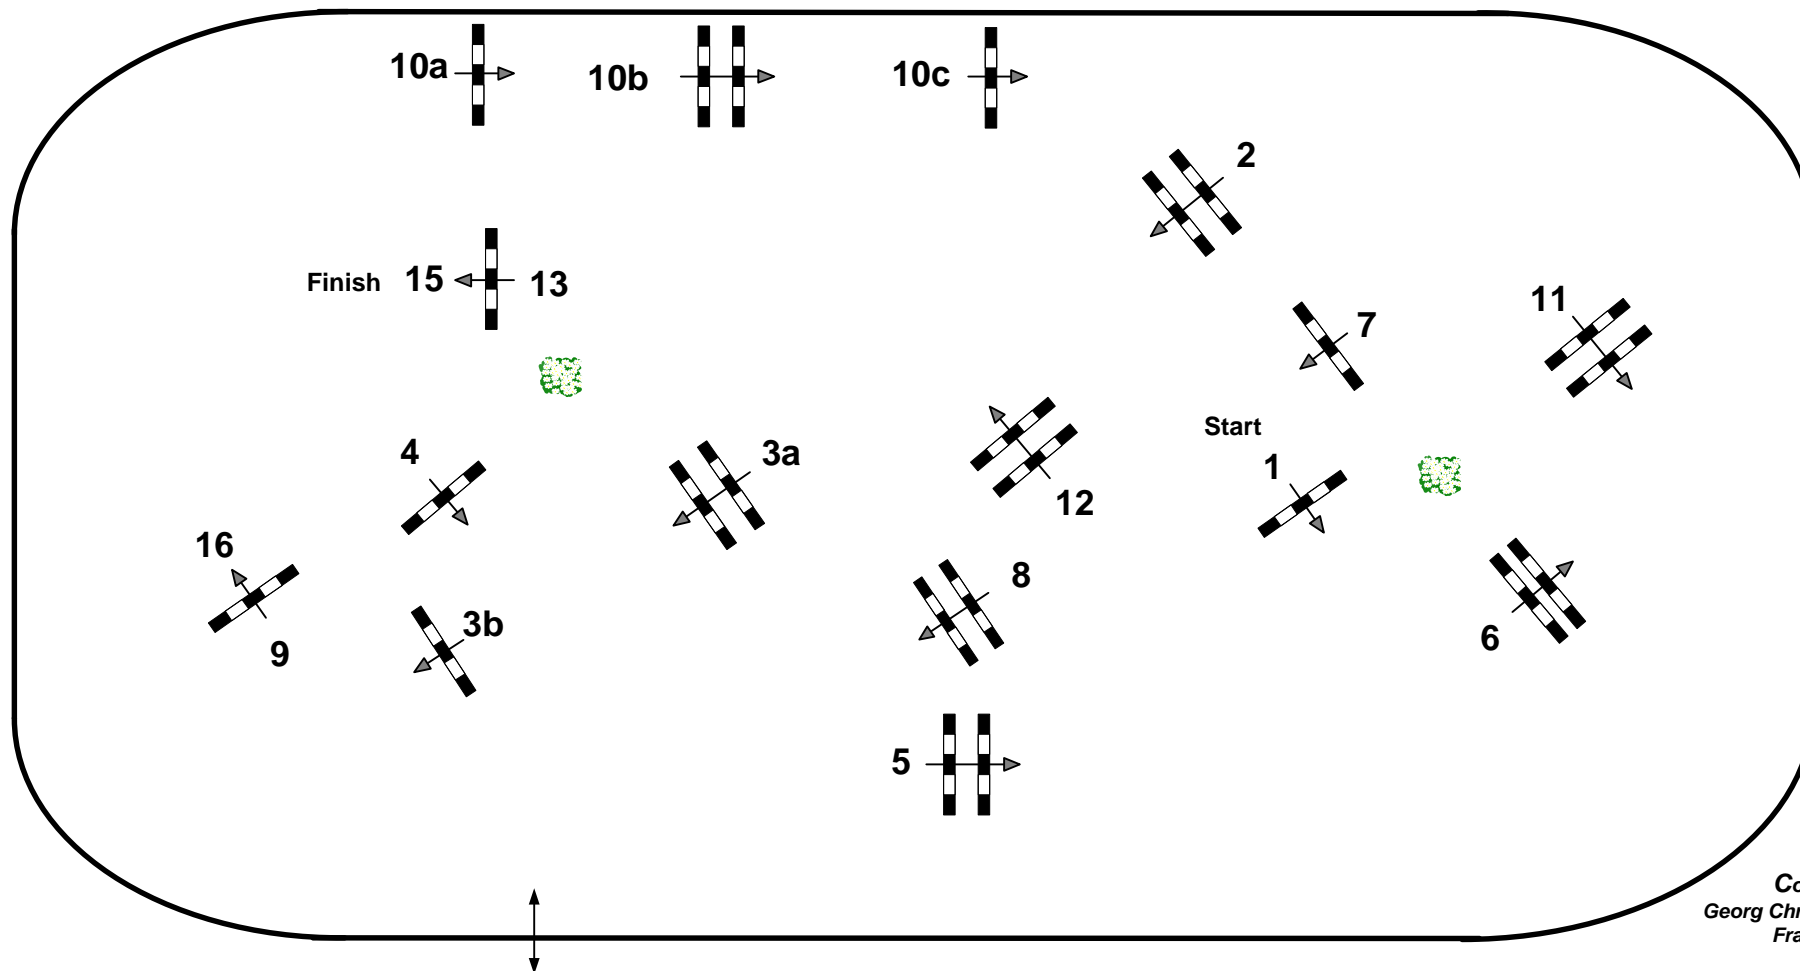

CSI**** Salzburg Arena - Amadeus Horse Indoors

09.-12.Dezember 2012

32

Class No.: 32

Pappas Amadeus Championat of Salzburg

Competition with one jump-off

Table: A
National RG:
FEI RG / Art. 238.2.2
Height: 1,55 m

Speed: 350 m/min
Length: 380 m
Time allowed: 66 sec
Time limit: 132 sec

Obstacles: 13
Efforts: 16
Penalty sec:
Closed combination:

1st Jump-off: **15-1-2-3a-10ab-12-16-5**
Length: 290 m
Time allowed: 50 sec
Time limit: 100 sec

nish

Start

Course Designer
Georg Christoph Bödicker(GER)
Franz Madl (AUT)
Und Team