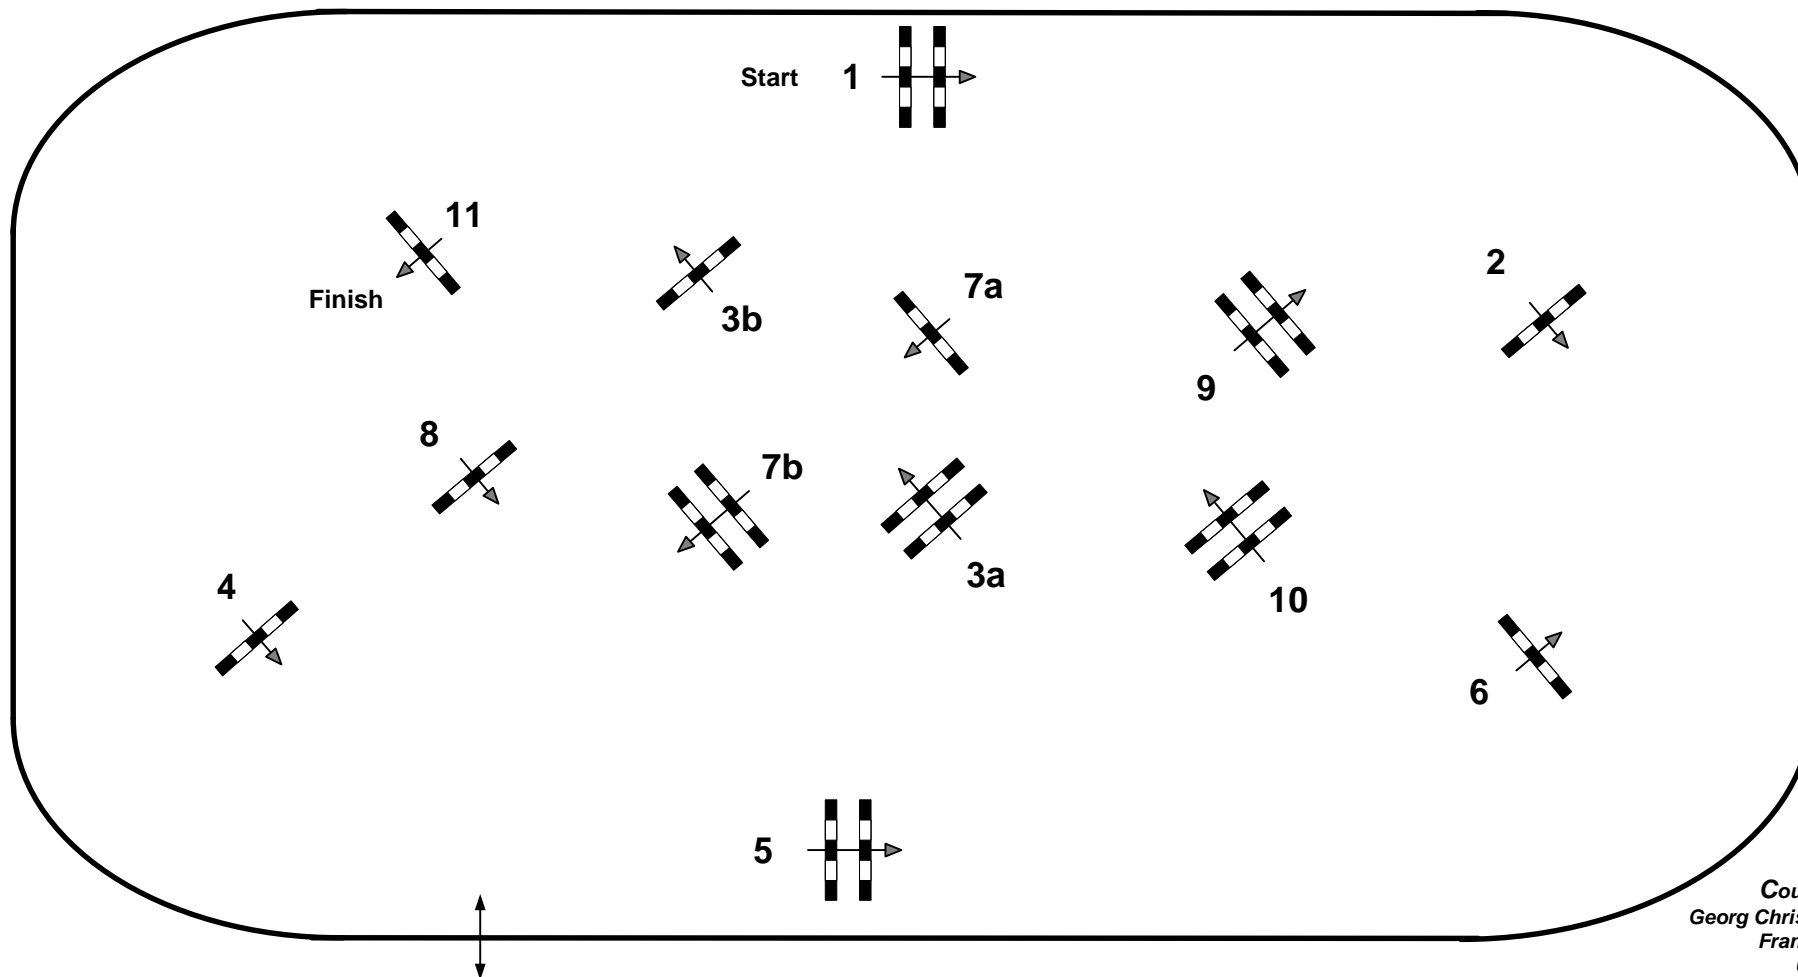

CSI**** Salzburg Arena - Amadeus Horse Indoors

09.-12.Dezember 2012

33

Class No.: 33 Kleines Salzburger Viktoriabau Championat

Table: A
National RG:
FEI RG / Art. AM5
Height: 1,25 m

Speed: 350 m/min
Length: 420 m
Time allowed: 72 sec
Time limit: 144 sec

Obstacles: 11
Efforts: 13
Penalty sec:
Closed combination:

1st Jump-off: **5-6-7ab-8-9-3a**
Length: 250 m
Time allowed: 43 sec
Time limit: 86 sec

Start

Course Designer
Georg Christoph Bödicker(GER)
Franz Madl (AUT)
Und Team