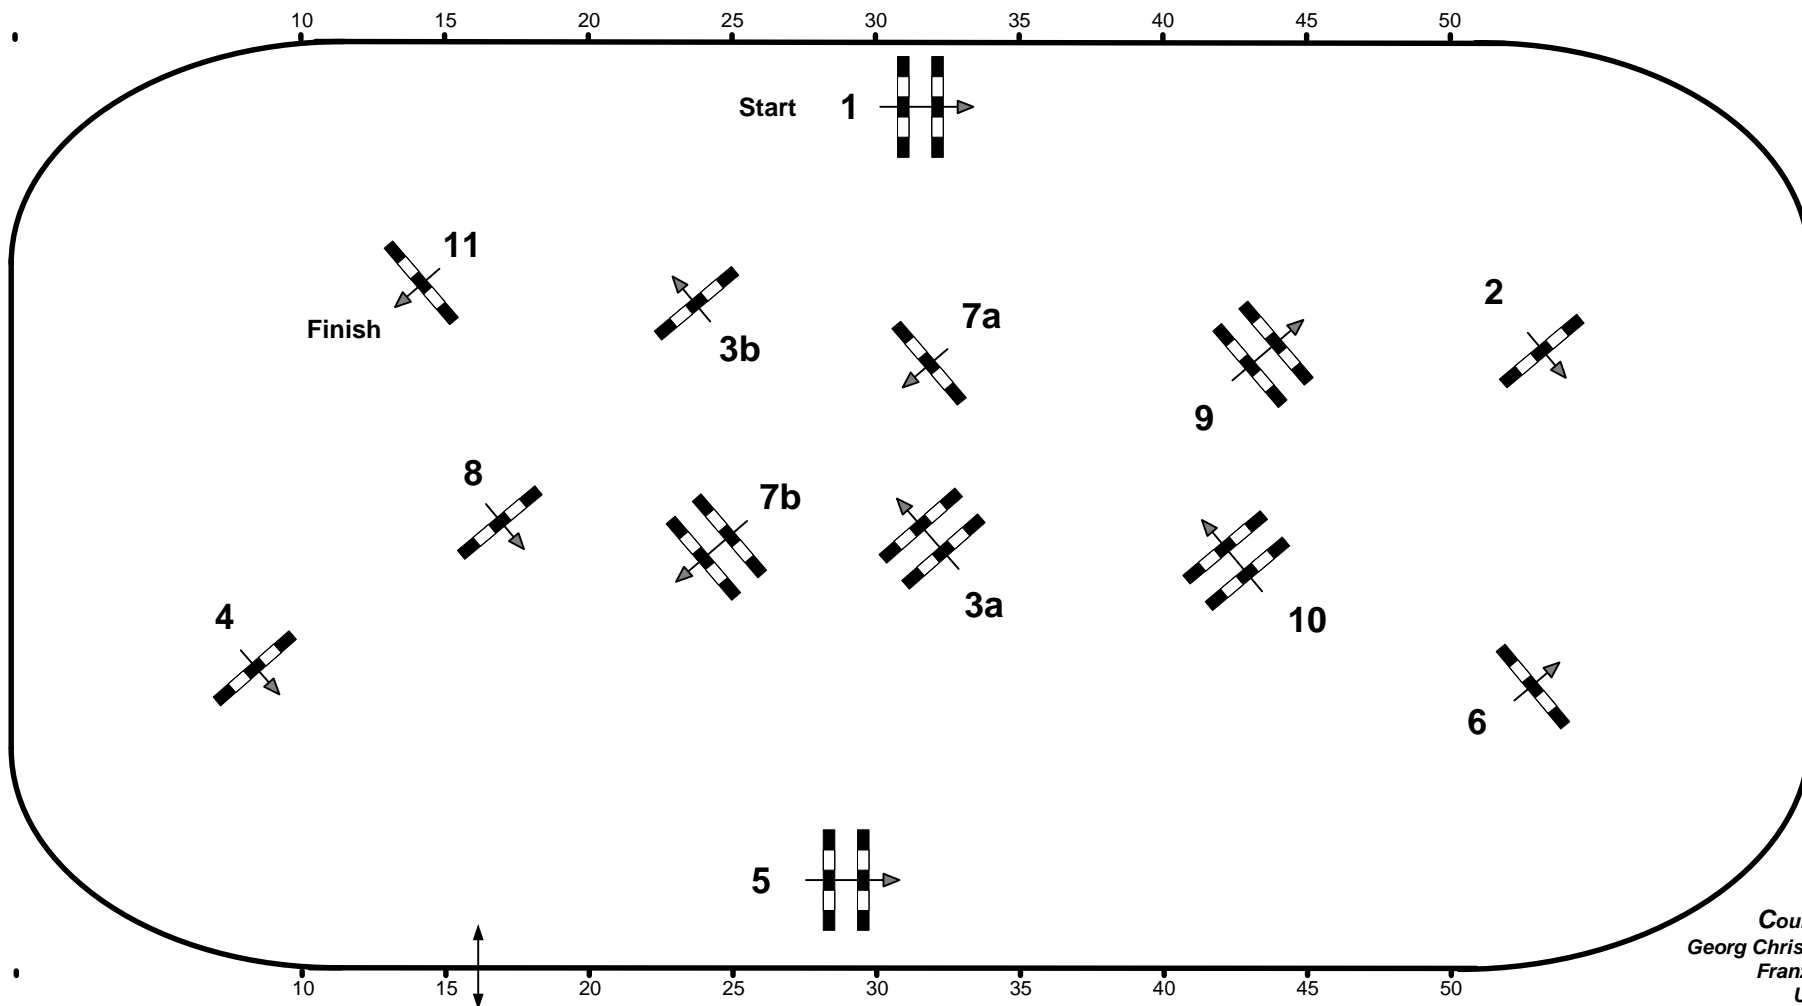

## CSI\*\*\*\* Salzburg Arena - Amadeus Horse Indoors

09.-12.Dezember 2012

34

Class No.: 34 Grosses Salzburger Viktoriabau Championat

Table: A  
National RG:  
FEI RG / Art. AM5  
Height: 1,40 m

Speed: 350 m/min  
Length: 420 m  
Time allowed: 72 sec  
Time limit: 144 sec

Obstacles: 11  
Efforts: 13  
Penalty sec:  
Closed combination:

1st Jump-off: **5-6-7ab-8-9-3a**  
Length: 250 m  
Time allowed: 43 sec  
Time limit: 86 sec

Start

Course Designer  
Georg Christoph Bödicker(GER)  
Franz Madl (AUT)  
Und Team