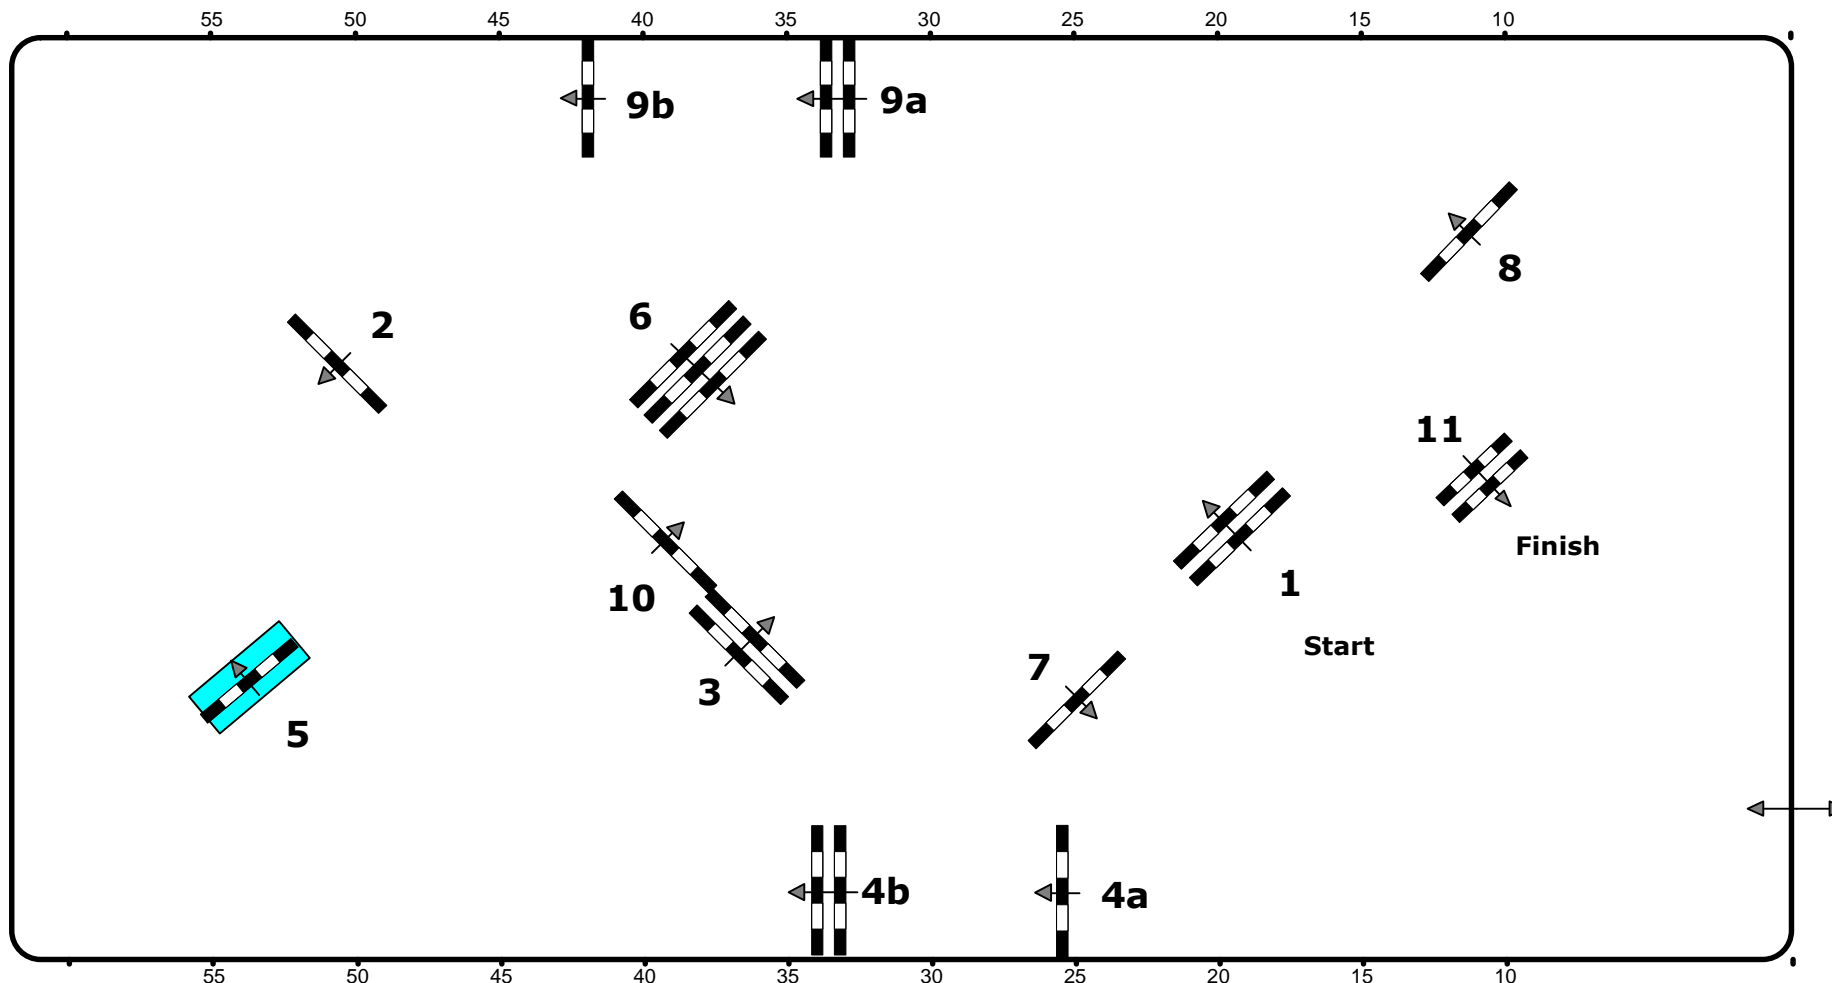

CSI4*/CSI2*/CSIU25-A EY Cup/ CSIIYJ-A/CSIAmA+B, Salzburg (AUT)

6. – 9. Dezember 2012

36

Class No.: 36

Pony Tour

Competition against the clock

Table: A
National RG:
FEI RG / Art. 238.2.1
Height: 1,10 m

Speed: 350 m/min
Length: 400 m
Time allowed: 69 sec
Time limit: 138 sec

Obstacles: 11
Efforts: 13
Penalty sec:
Closed combination:

1st Jump-off:
Length: 0 m
Time allowed: 0 sec
Time limit: 0 sec

Jury

Franz Schiermayr (AUT)

Walter Schellenbauer (AUT)

David Hübler (AUT)