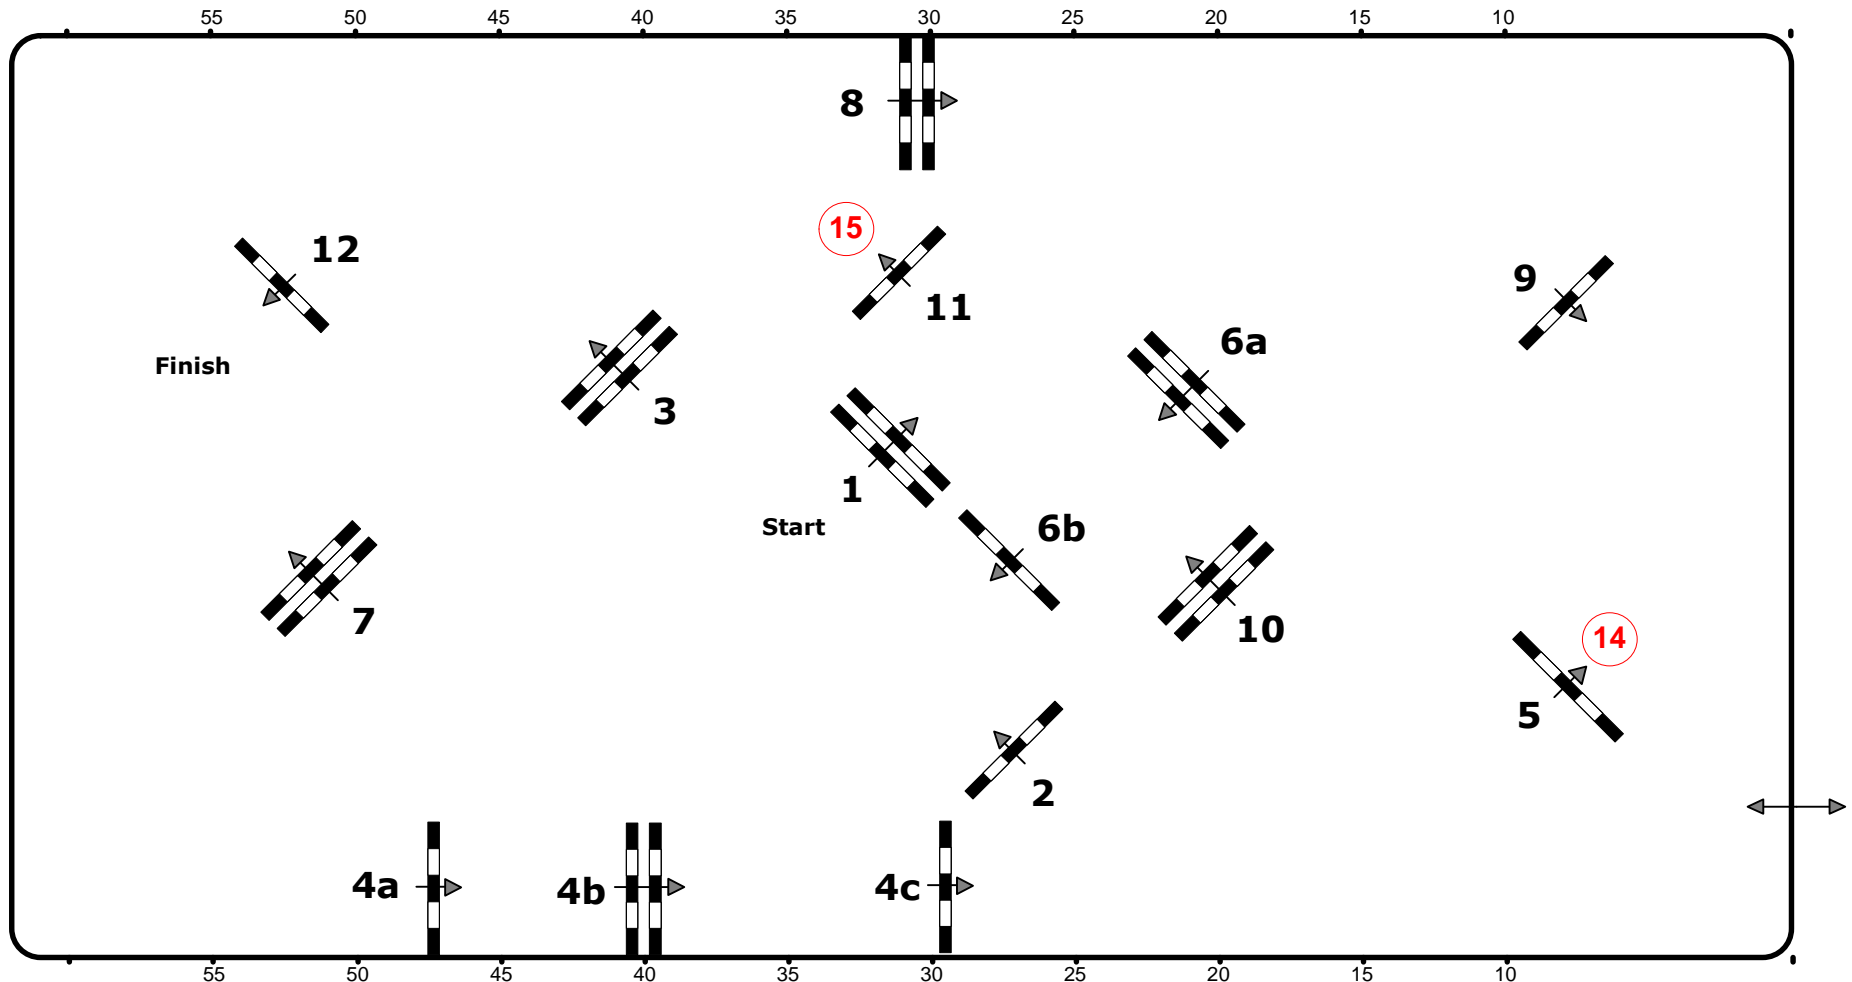

CSI4*/CSI2*/CSIU25-A EY Cup/ CSIYJ-A/CSIAmA+B, Salzburg (AUT)

6. – 9. Dezember 2012

38

Class No.: 38

Junior&Young Rider Grand Prix

Competition with one jump-off

Table: A
National RG:
FEI RG / Art. 238.2.2
Height: 1,40 m

Speed: 350 m/min
Length: 400 m
Time allowed: 69 sec
Time limit: 138 sec

Obstacles: 12
Efforts: 15
Penalty sec:
Closed combination:

1st Jump-off: 14-7-15-6a-6b-8-9-3
Length: 300 m
Time allowed: 52 sec
Time limit: 104 sec