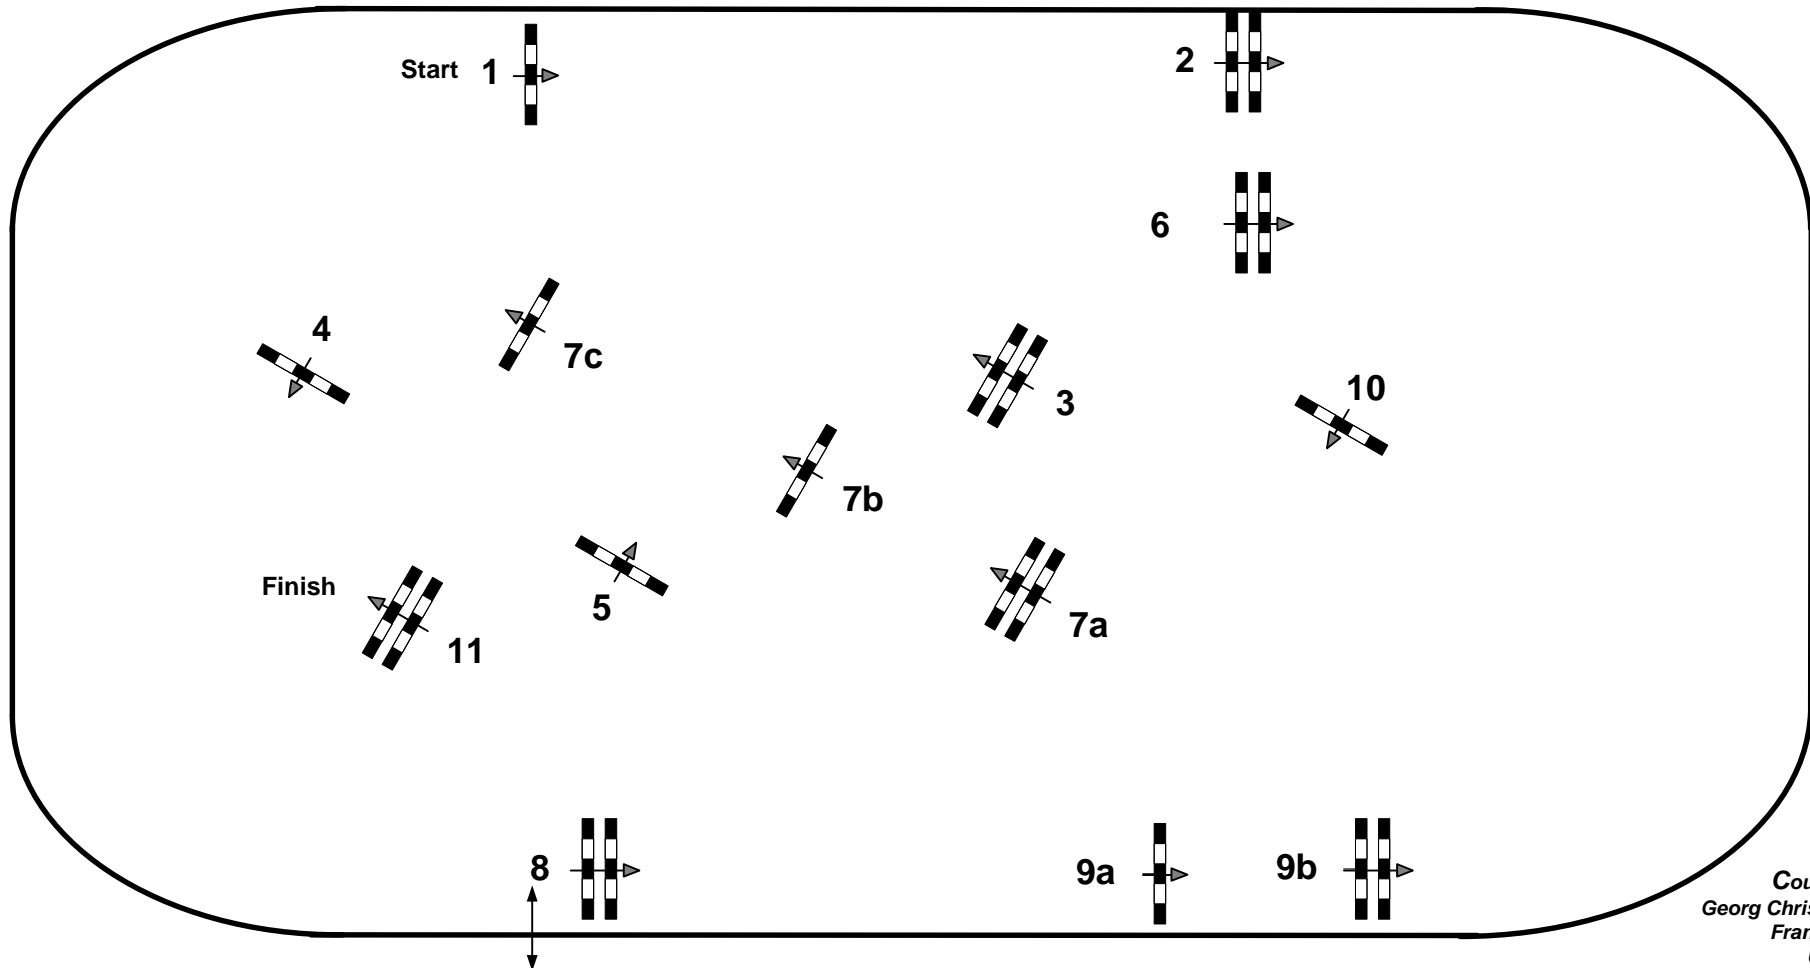

CSI**** Salzburg Arena - Amadeus Horse Indoors

09.-12.Dezember 2012

40

Class No.: 40

Pappas Amadeus Small Amateur Final

Competition against the clock

Table: A
National RG:
FEI RG / Art. 238.2.1
Height: 1,15 m

Speed: 350 m/min
Length: 400 m
Time allowed: 69 sec
Time limit: 138 sec

Obstacles: 11
Efforts: 14
Penalty sec:
Closed combination:

1st Jump-off:
Length: 0 m
Time allowed: 0 sec
Time limit: 0 sec

Course Designer
Georg Christoph Bödicker(GER)
Franz Madl (AUT)
Und Team