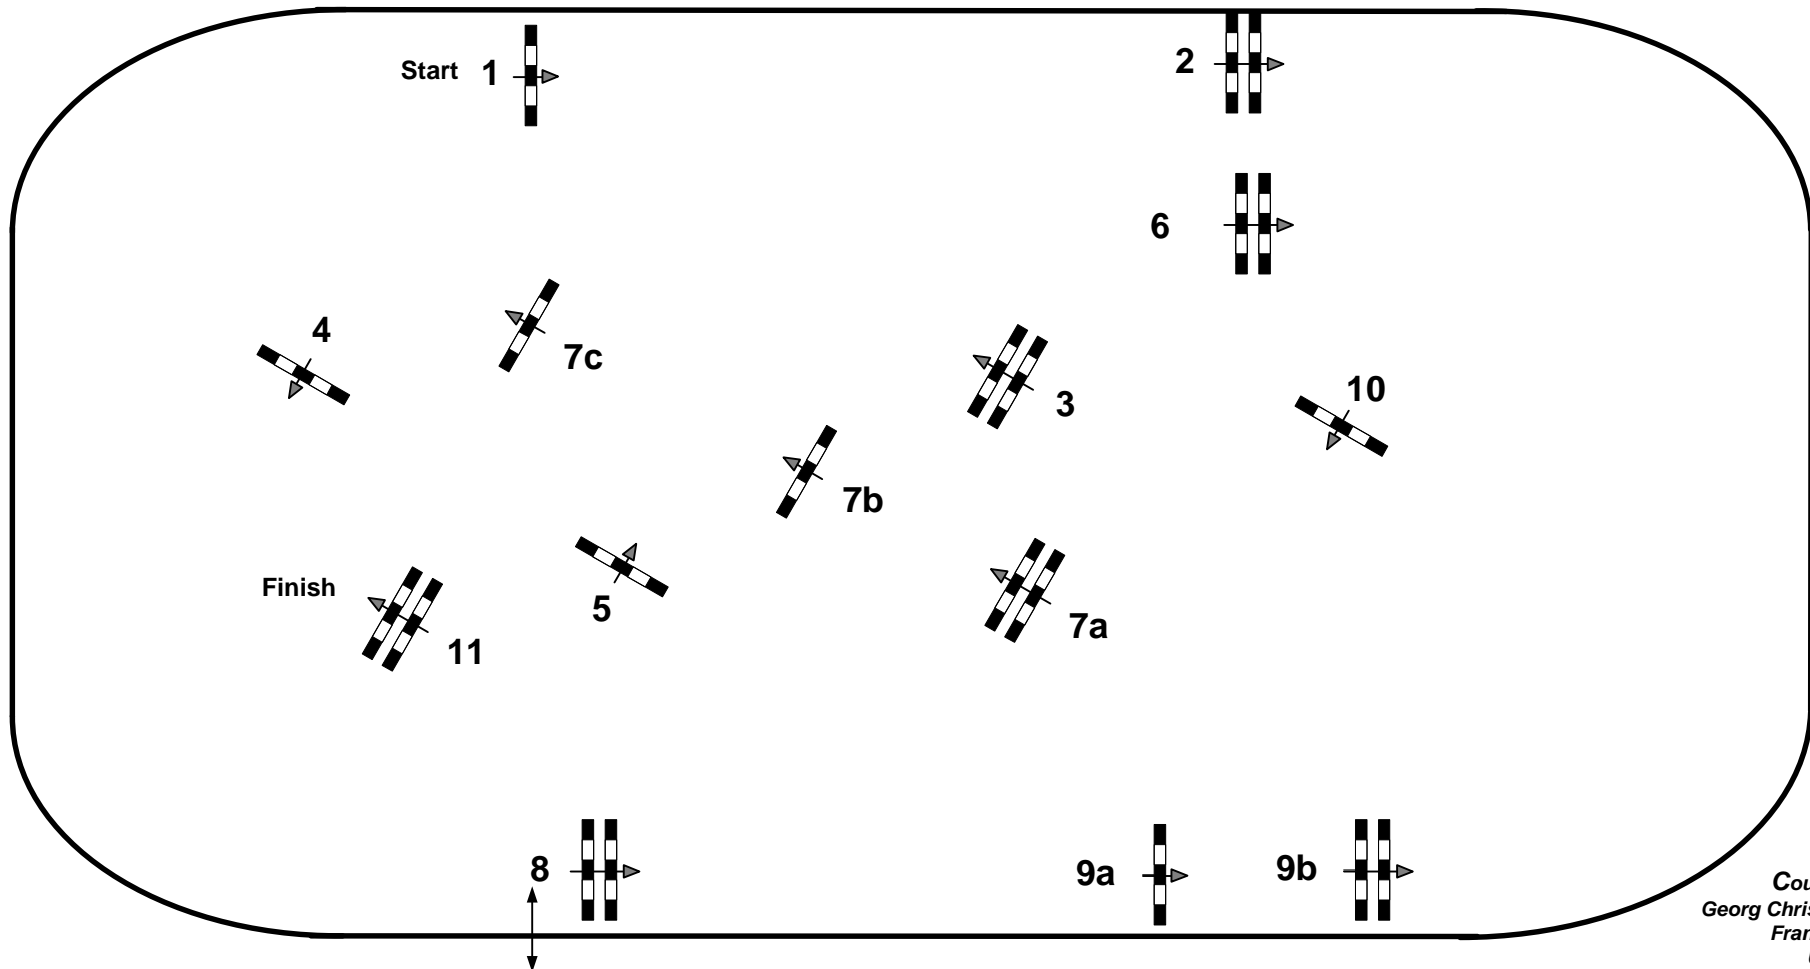

CSI**** Salzburg Arena - Amadeus Horse Indoors

09.-12.Dezember 2012

41

Class No.: 41

Pappas Amadeus Medium Amateur Final

Competition against the clock

Table: A
National RG:
FEI RG / Art. 238.2.1
Height: 1,25 m

Speed: 350 m/min
Length: 400 m
Time allowed: 69 sec
Time limit: 138 sec

Obstacles: 11
Efforts: 14
Penalty sec:
Closed combination:

1st Jump-off:
Length: 0 m
Time allowed: 0 sec
Time limit: 0 sec

Course Designer
Georg Christoph Bödicker(GER)
Franz Madl (AUT)
Und Team