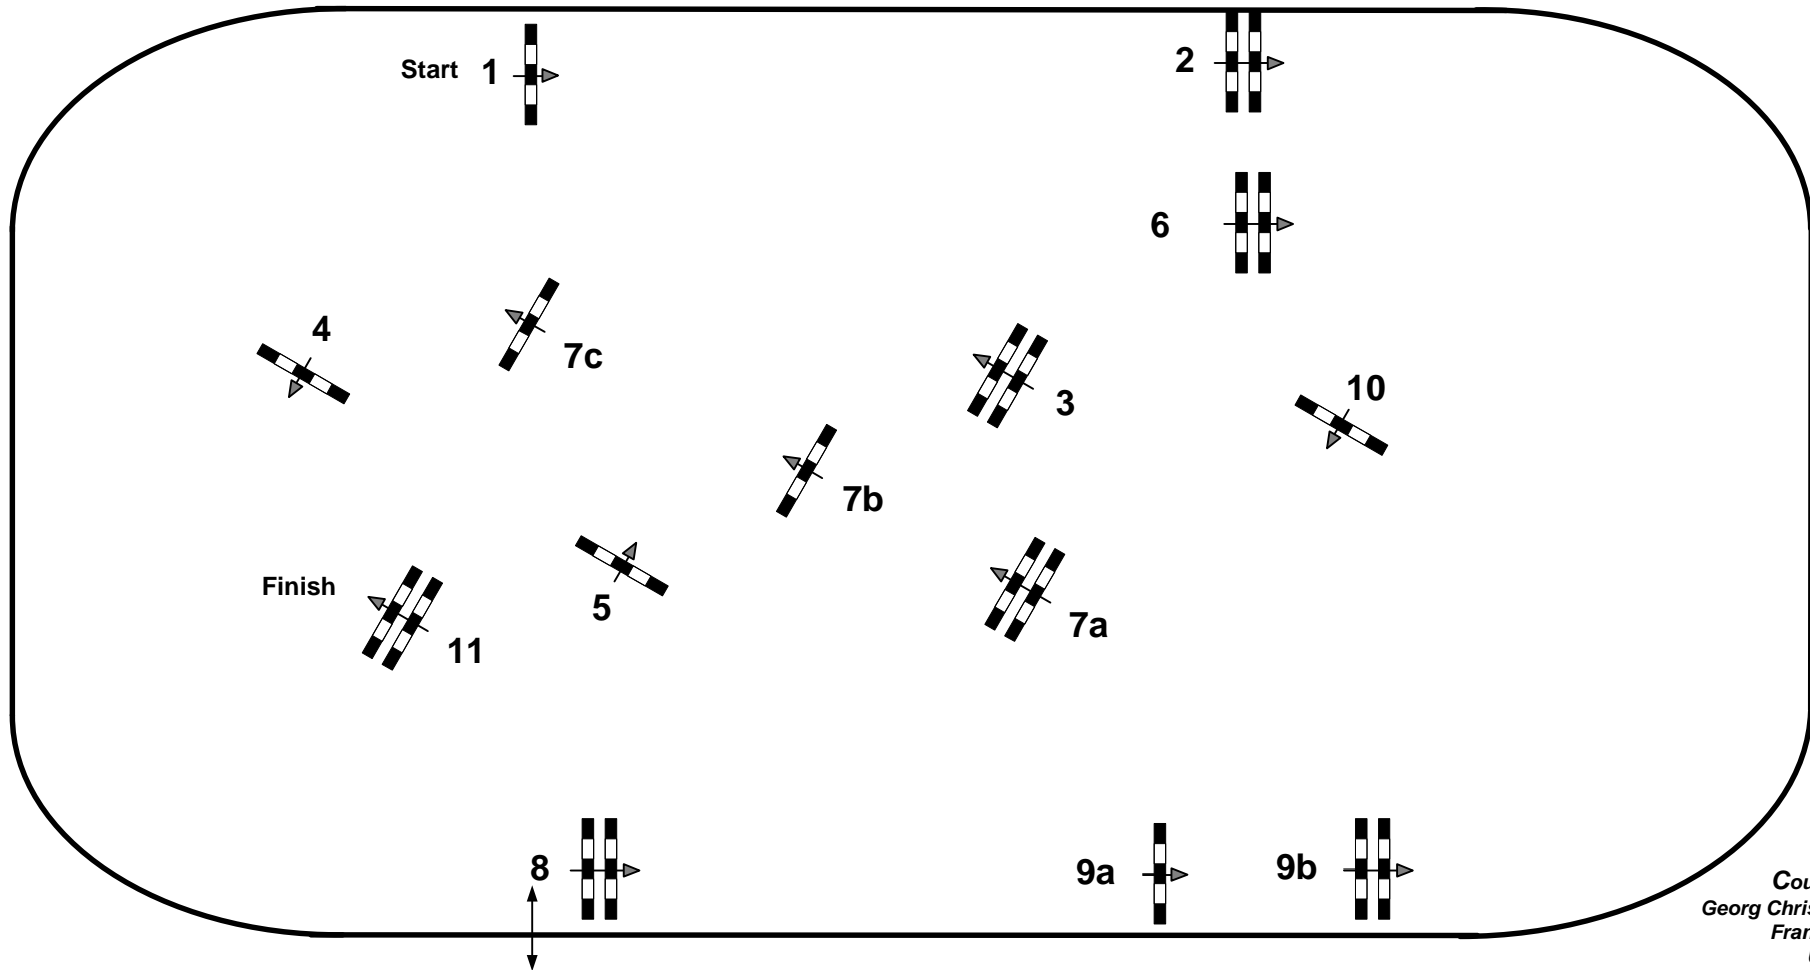

CSI**** Salzburg Arena - Amadeus Horse Indoors

09.-12.Dezember 2012

42

Class No.: 42

Pappas Amadeus Big Amateur Final

Competition against the clock

Table: A
National RG:
FEI RG / Art. 238.2.1
Height: 1,40 m

Speed: 350 m/min
Length: 400 m
Time allowed: 69 sec
Time limit: 138 sec

Obstacles: 11
Efforts: 14
Penalty sec:
Closed combination:

1st Jump-off:
Length: 0 m
Time allowed: 0 sec
Time limit: 0 sec

Course Designer
Georg Christoph Bödicker(GER)
Franz Madl (AUT)
Und Team