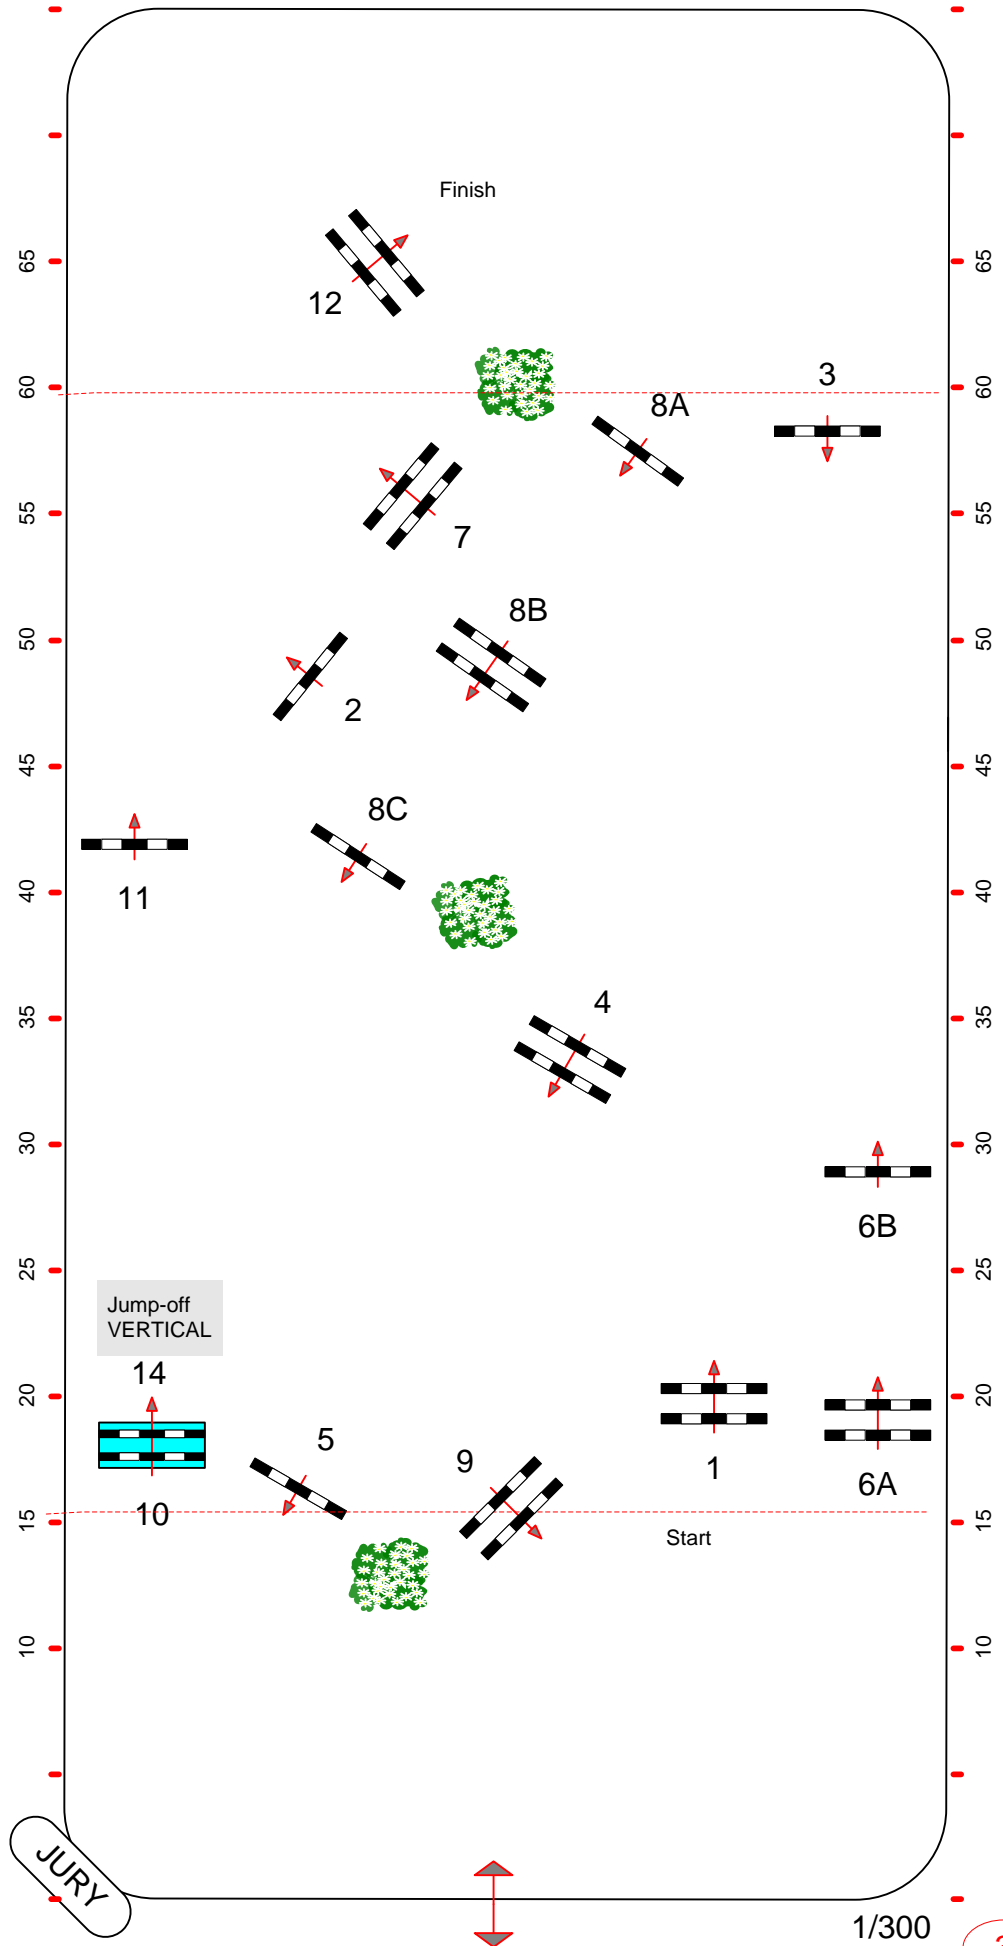

CSI **

Class No.: D CSI**

Big Tour

Competition with one jump-off

vendredi 30 novembre 2012

Start: 0:00

Table: A
National RG:
FEI RG / Art. 238.2.2
Height: 1,45 m

Speed: 350 m/min

Length: 440 m
Time allowed: 76 sec
Time limit: 152 sec

Obstacles: 12
Efforts: 15
Penalty sec
Closed combination:

1st Jump-off:
1.2.8BC.14.6B.7.4
Length: 290 m
Time allowed: 50 sec
Time limit: 100 sec

Luc Musette (Bel)
Jean Claude Quque (Fr)
And team