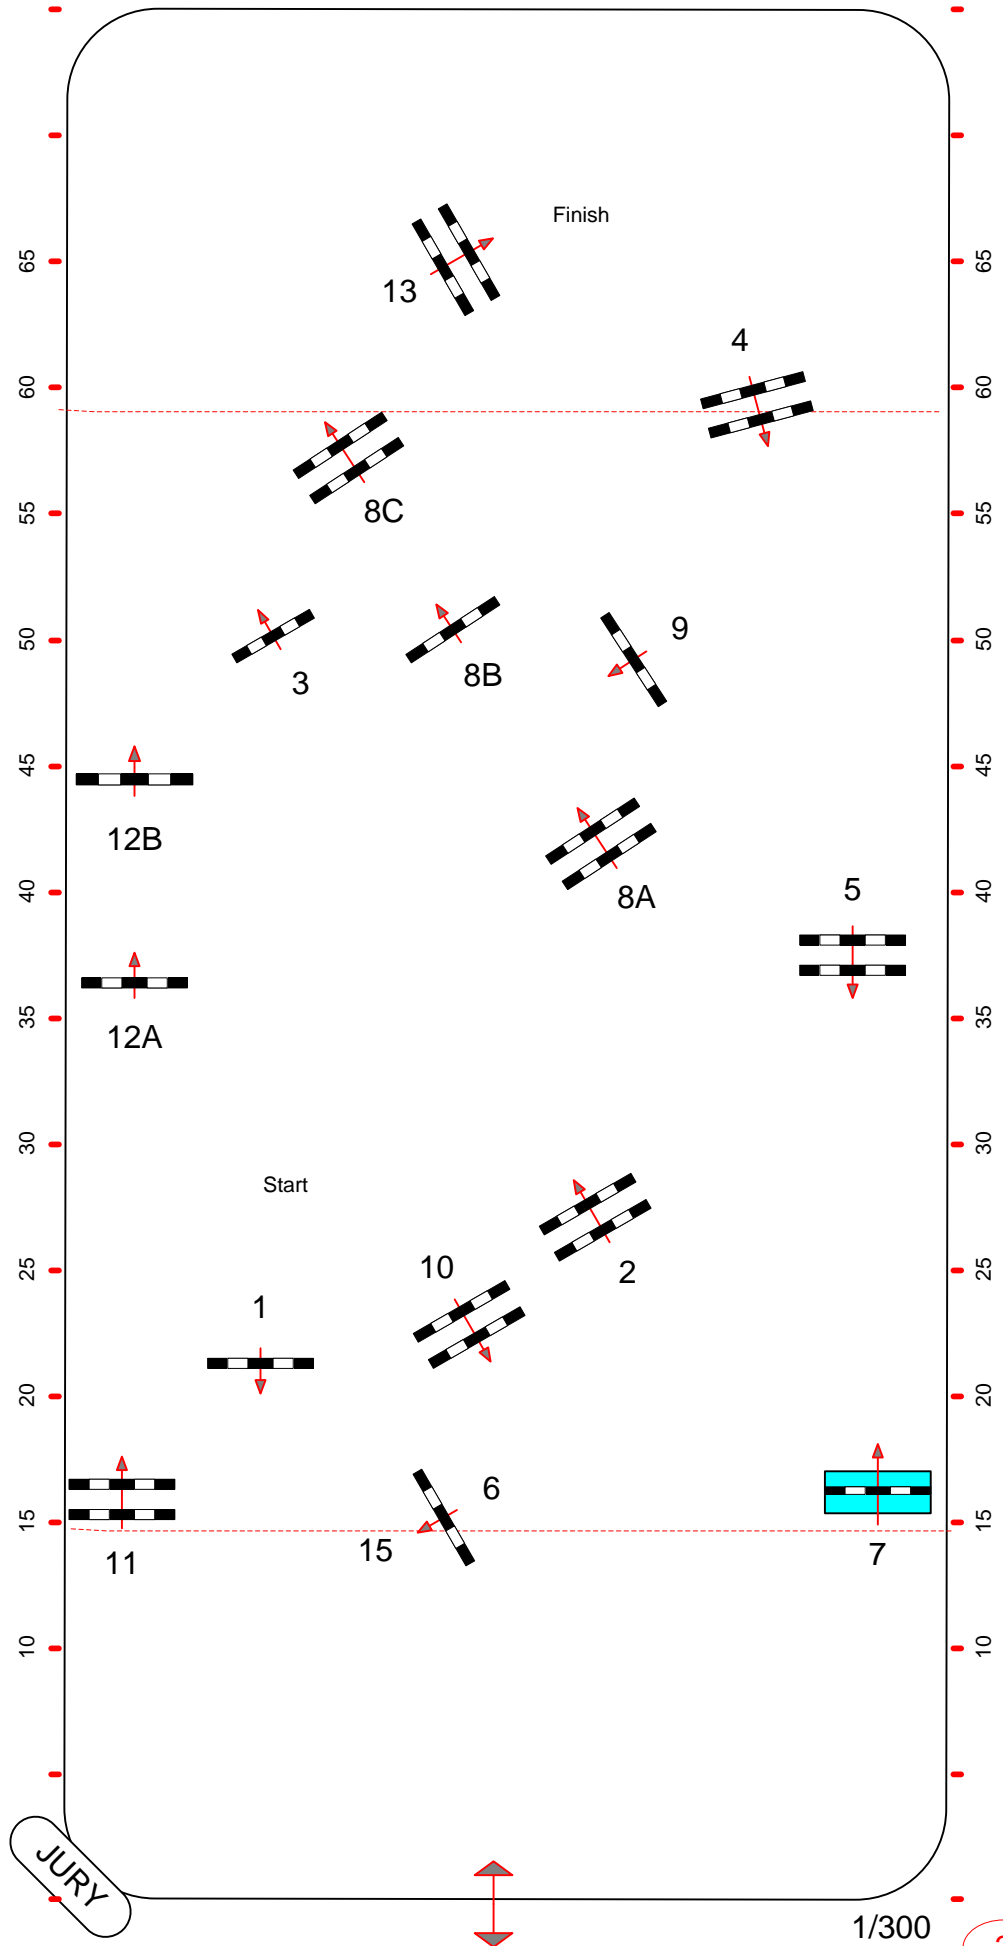

CSI **

Class No.: G CSI**

Grand Prix

Competition with one jump-off

dimanche 2 décembre 2012

Start: 0:00

Table: A
National RG:
FEI RG / Art. 238.2.2
Height: 1,45 m

Speed: 350 m/min

Length: 450 m
Time allowed: 78 sec
Time limit: 156 sec

Obstacles: 13
Efforts: 16
Penalty sec
Closed combination:

1st Jump-off:
12A.13.9.10.15.8BC.5
Length: 280 m
Time allowed: 48 sec
Time limit: 96 sec

Luc Musette (Bel)
Jean Claude Quque (Fr)
And team

1/300