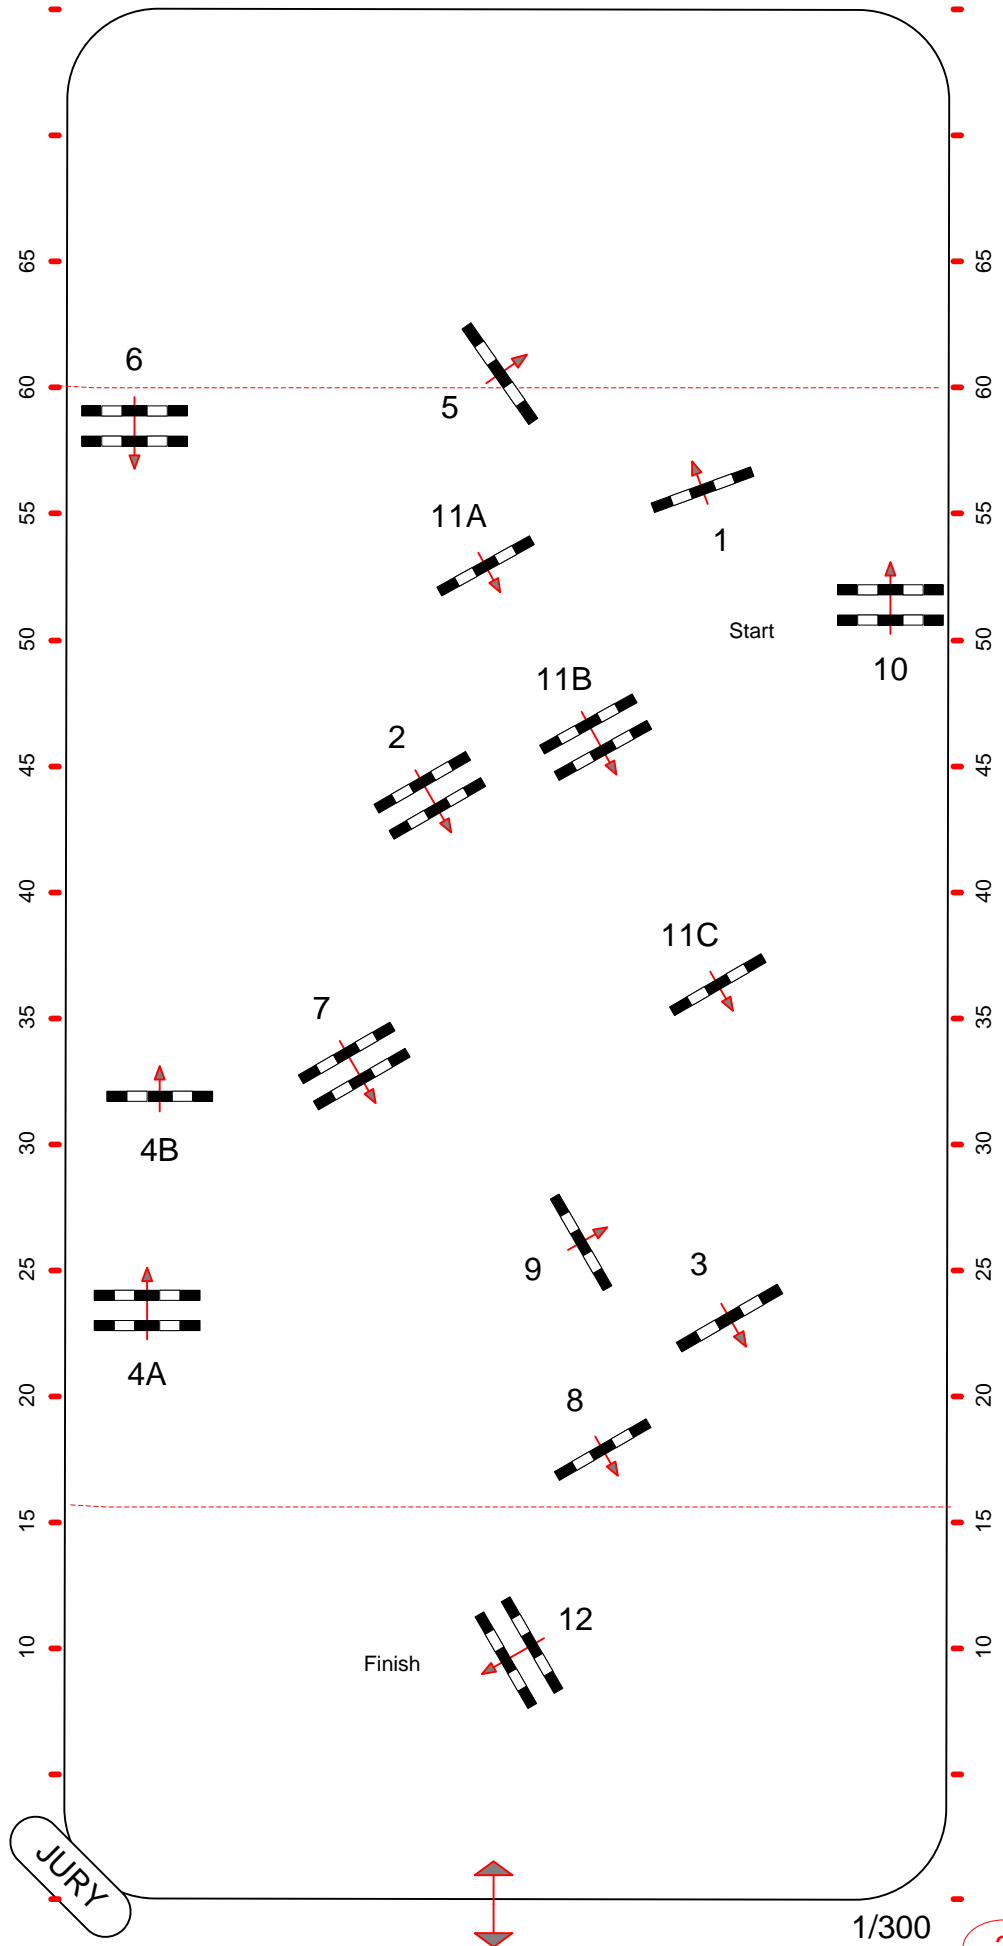

CSI *

Class No.: V CSI*

Grand Prix

Competition with one jump-off

samedi 1 décembre 2012

Start: 17:15

Table: A
National RG:
FEI RG / Art. 238.2.2
Height: 1,15 m

Speed: 350 m/min

Length: 440 m
Time allowed: 76 sec
Time limit: 152 sec

Obstacles: 12
Efforts: 15
Penalty sec
Closed combination:

1st Jump-off:
9.10.2.3.4AB.5.7
Length: 290 m
Time allowed: 50 sec
Time limit: 100 sec

Luc Musette (Bel)
Jean Claude Quque (Fr)
And team

1/300