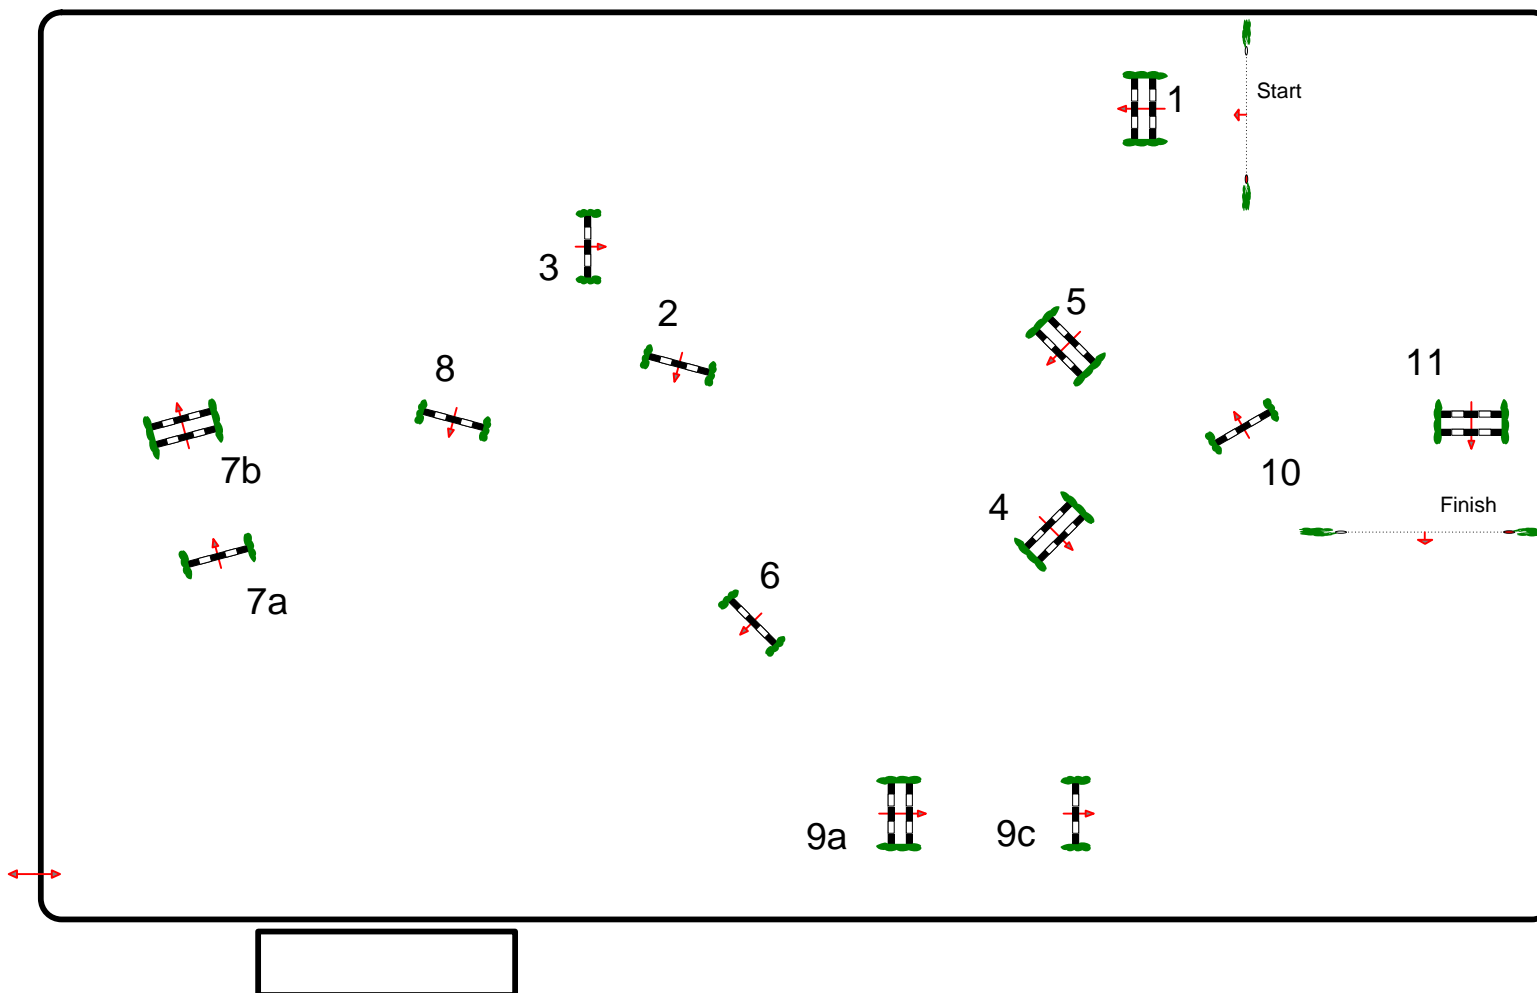

CSI 5* GCT FINAL - ABU DHABI

Class No.: 6 International Competition CSI 2* Competition against the clock Saturday 24th November 2012 Start: 11:15

Table: A
National RG:
FEI RG / Art. 238.2.1
Height: 1,40 m

Speed: 350 m/min
Length: 430 m
Time allowed: 74 sec
Time limit: 148 sec

Obstacles: 11 :
Efforts: 13 Length: 0 m
Penalty sec: Time allowed: 0 sec
Closed combination: Time limit: 0 sec

2nd Jump-off:
Length: 0 m
Time allowed: 0 sec
Time limit: 0 sec