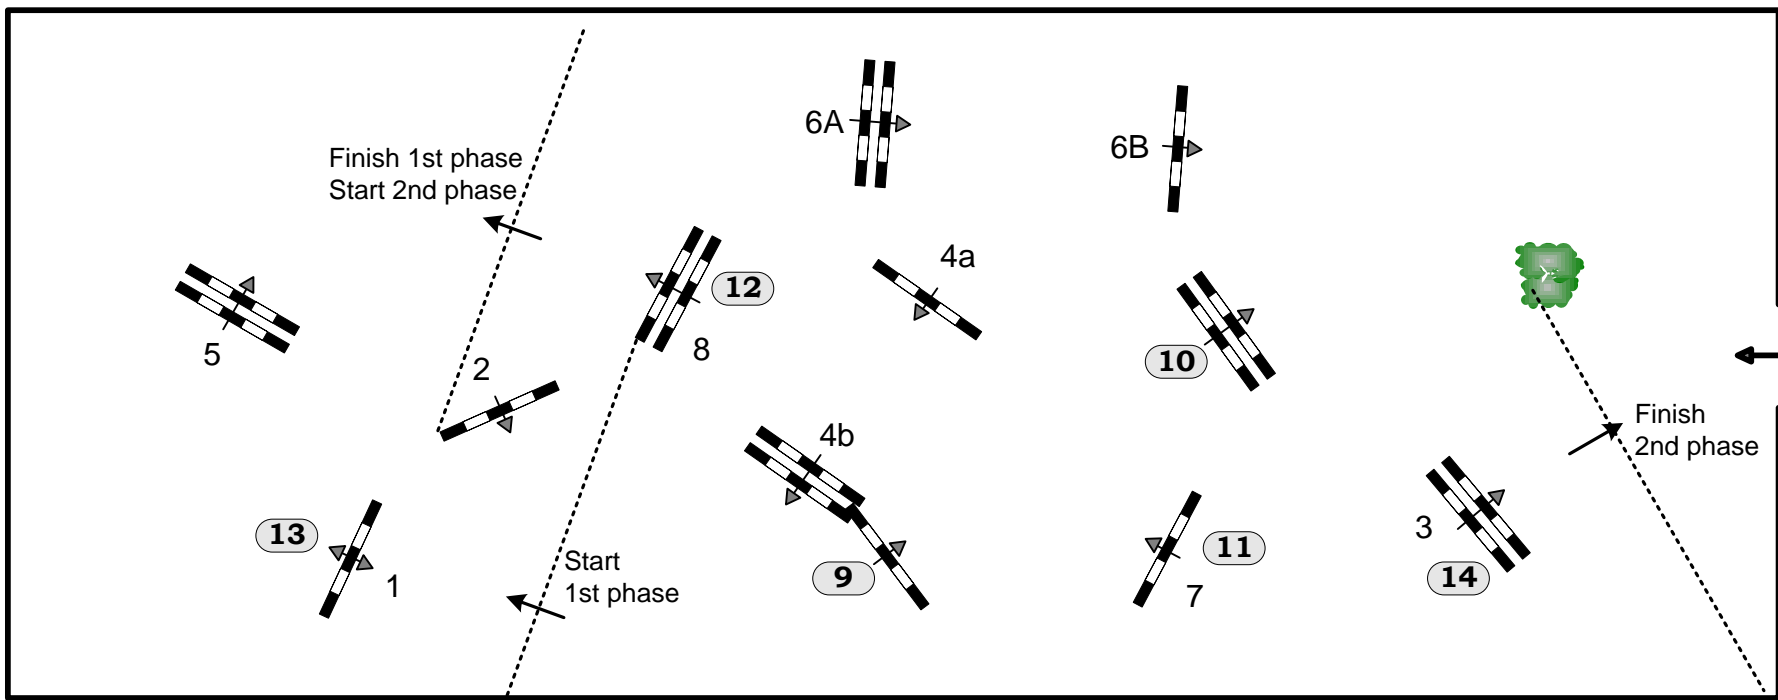

2012 CSI-W OLYMPIA

THE LONDON INTERNATIONAL HORSE SHOW

Class No.: 1

WELCOME SPEED STAKES

Competition in two Phases

19 December 2012

Start: 0:00

Table: A	Speed: 350 m/min	Obstacles: 8	2nd phase: 9 to 14	2nd Jump-off: N/A
National RG: N/A	Length: 340 m	Efforts: 11	Length: 230 m	Length: 0 m
FEI RG / Art. 274.5.3	Time allowed: 59 sec	Penalty sec: N/A	Time allowed: 40 sec	Time allowed: 0 sec
Height: 1,45 m	Time limit: 118 sec	Closed combination: N/A	Time limit: 80 sec	Time limit: 0 sec

Course Designer : Bob Ellis (GBR)