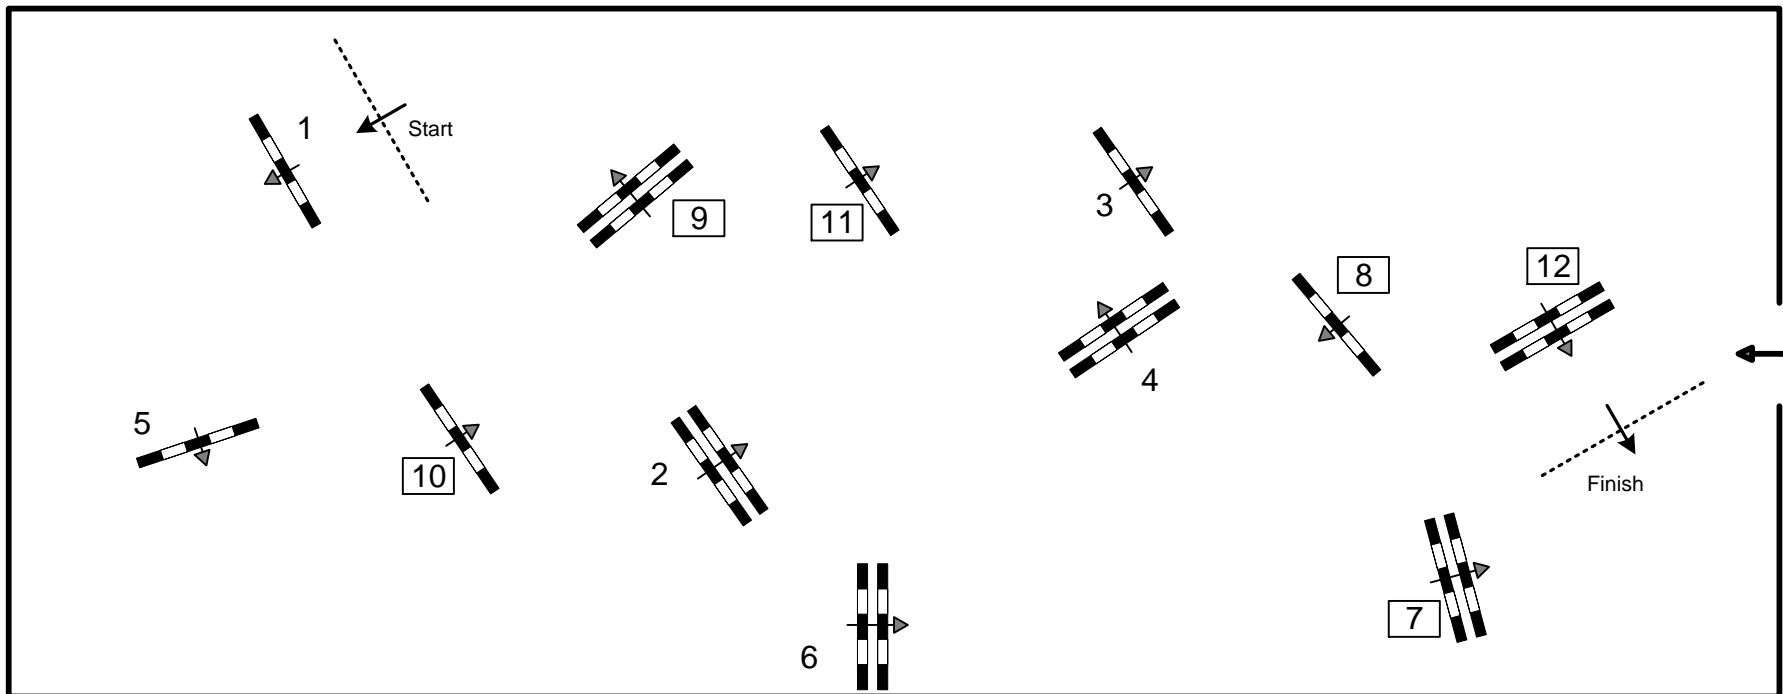

2012 CSI-W OLYMPIA

THE LONDON INTERNATIONAL HORSE SHOW

Class N.: 2 – The Pony Club Mini Major Relay – show jump fences 1 to 6 – pony club fences **7** to **12**
 Wednesday, 19th December 2012

Table: C	Speed: 0 m/min	Obstacles: MAJOR: 1-6 MINI 7-12
National RG: Special Rules	Length: 0 m	
FEI RG / Art. N/A	Time allowed: 0 sec	Penalty sec: 2
Height: m	Time limit: 0 sec	

:C

:C

Course Designer

:

Bob Ellis (GBR)