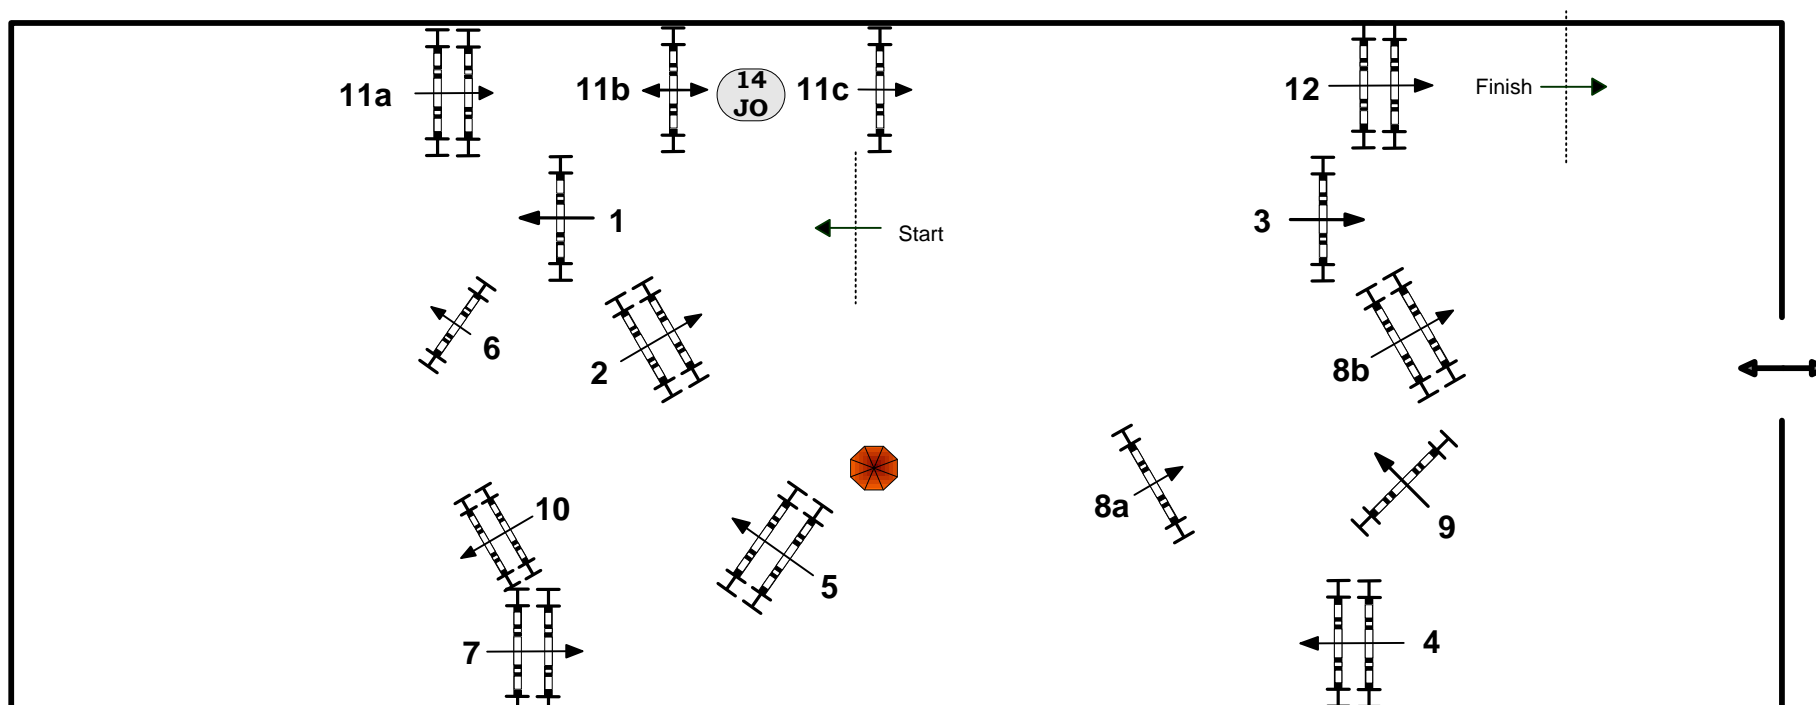

2012 CSI-W OLYMPIA

THE LONDON INTERNATIONAL HORSE SHOW

Class No.: 4

The Martin Collins Christmas Pudding Stakes

Competition with one jump-off

19 December 2012

Start: 0:00

Table: A
National RG:
FEI RG / Art. 238.2.2
Height: 1,50 m

Speed: 350 m/min
Length: 380 m
Time allowed: 66 sec
Time limit: 132 sec

Obstacles: 12
Efforts: 15

Jump off: (14)-2-3-9-8ab-4-6.
Length: 250 m
Time allowed: 43 sec
Time limit: 86 sec

Course Designer

:

Louis Konickx (NED)