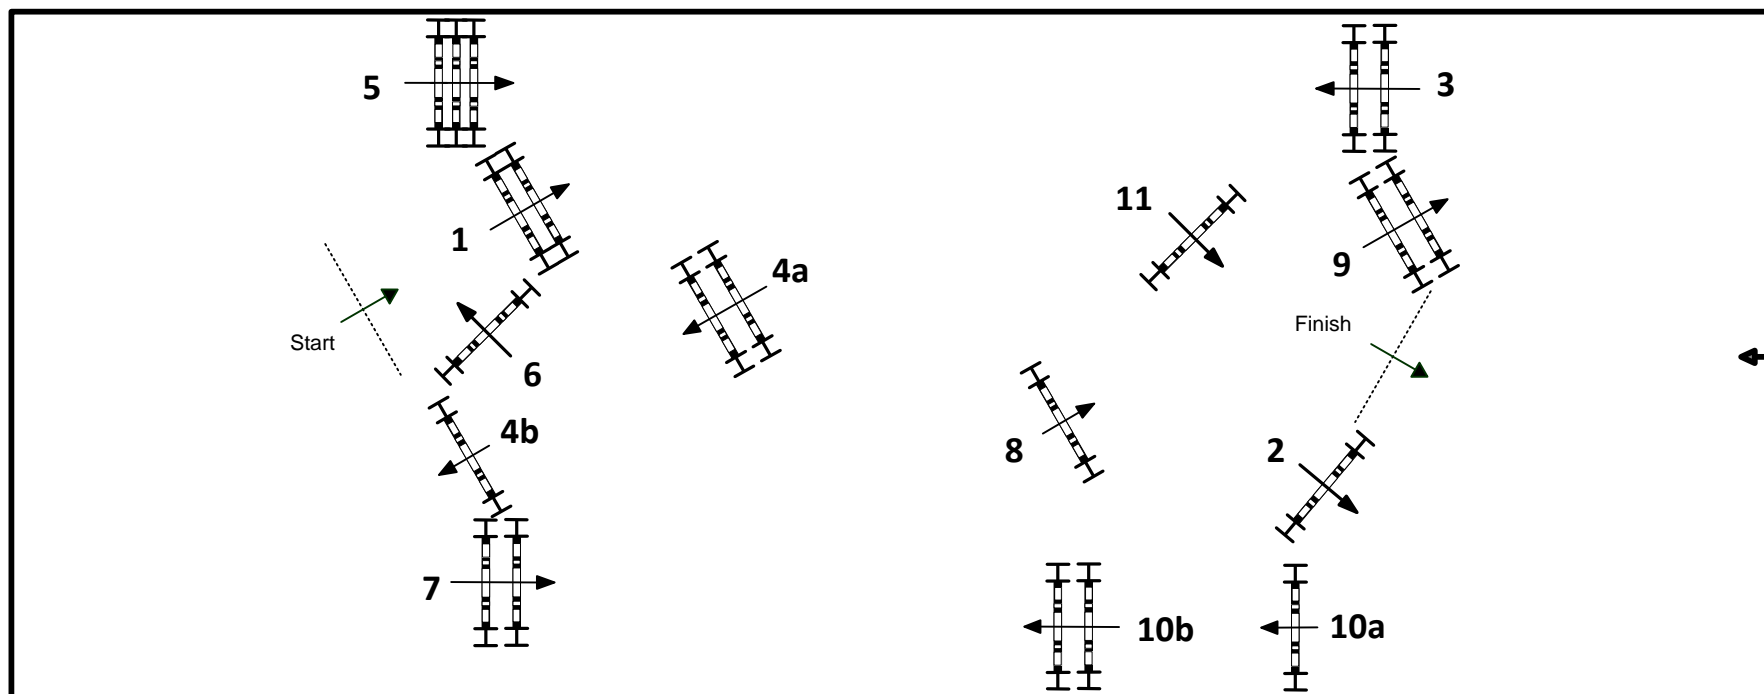

2012 CSI-W OLYMPIA

THE LONDON INTERNATIONAL HORSE SHOW

Class No.: 3

The Christmas Speed Stakes

Competition against the clock

19 December 2012

Start: 0:00

Table: A
 Nat. RG: -
 FEI RG / Art. 238.2.1
 Height: 1,50 m

Speed: 350 m/min
 Length: 400 m
 Time allowed: 69 sec
 Time limit: 138 sec

Obstacles: 11
 Efforts: 13

Course Designer

:

Louis Konickx (NED)