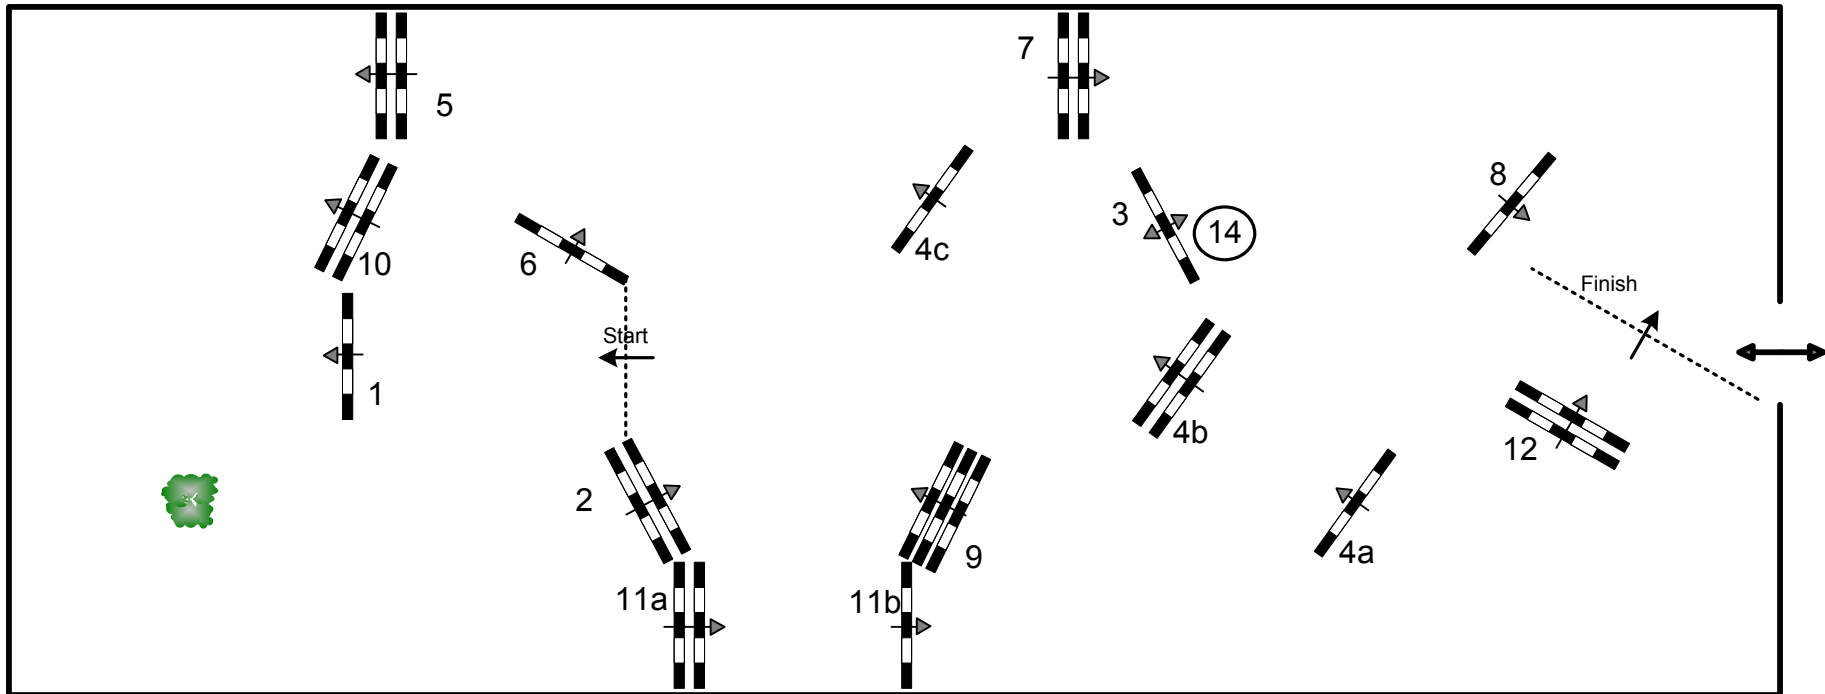

## THE LONDON INTERNATIONAL HORSE SHOW

**Class N.: 5 – The Earls Court Olympia Christmas Cracker**  
**Thursday, 20th December 2012**

Table: A	Speed: 350 m/min	Obstacles: 12	Jump off: 6, 8, 9, 11ab, 12, 14, 10	2nd Jump-off: N/A
National RG: N/A	Length: 420 m	Efforts: 15	Length: 230 m	Length: 0 m
FEI RG / Art. 238.2.2	Time allowed: 72 sec	Penalty sec: N/A	Time allowed: 40 sec	Time allowed: 0 sec
Height: 1,55 m	Time limit: 144 sec	Closed combination: N/A	Time limit: 80 sec	Time limit: 0 sec