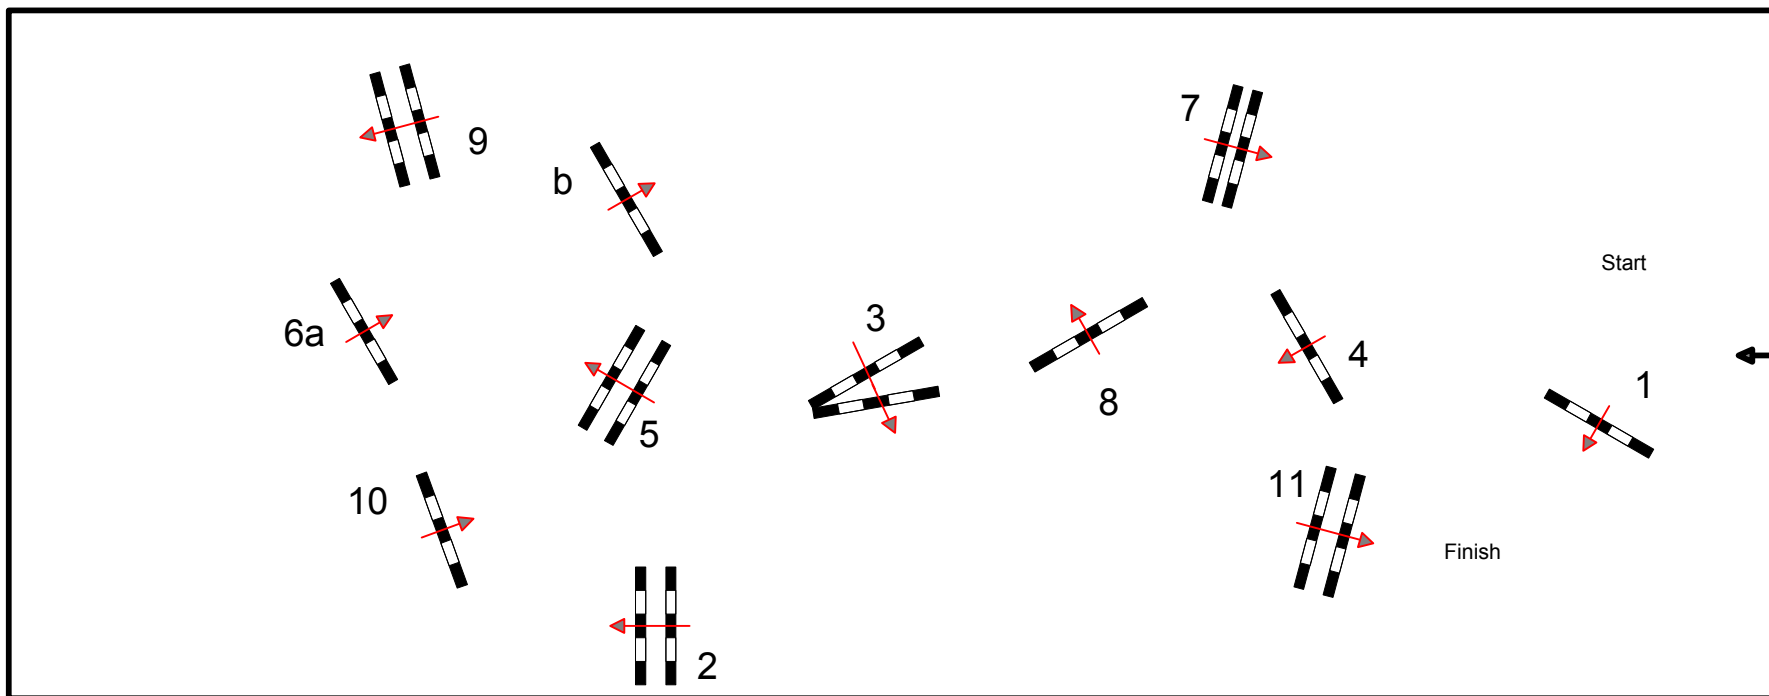

2012 CSI-W OLYMPIA

THE LONDON INTERNATIONAL HORSE SHOW

Class N.: 6 – The Mistletoe Stakes
Thursday, 20th December 2012

Table: C	Speed: N/A m/min	Obstacles: 11	Jump off: N/A	2nd Jump-off: N/A
National RG: N/A	Length: 0 m	Efforts: 12	Length: 0 m	Length: 0 m
FEI RG / Art. 239	Time allowed: 0 sec	Penalty sec: 2	Time allowed: 0 sec	Time allowed: 0 sec
Height: 1,40 m	Time limit: 120 sec	Closed combination: N/A	Time limit: 0 sec	Time limit: 0 sec

Course Designer : Louis Konickx (NED)