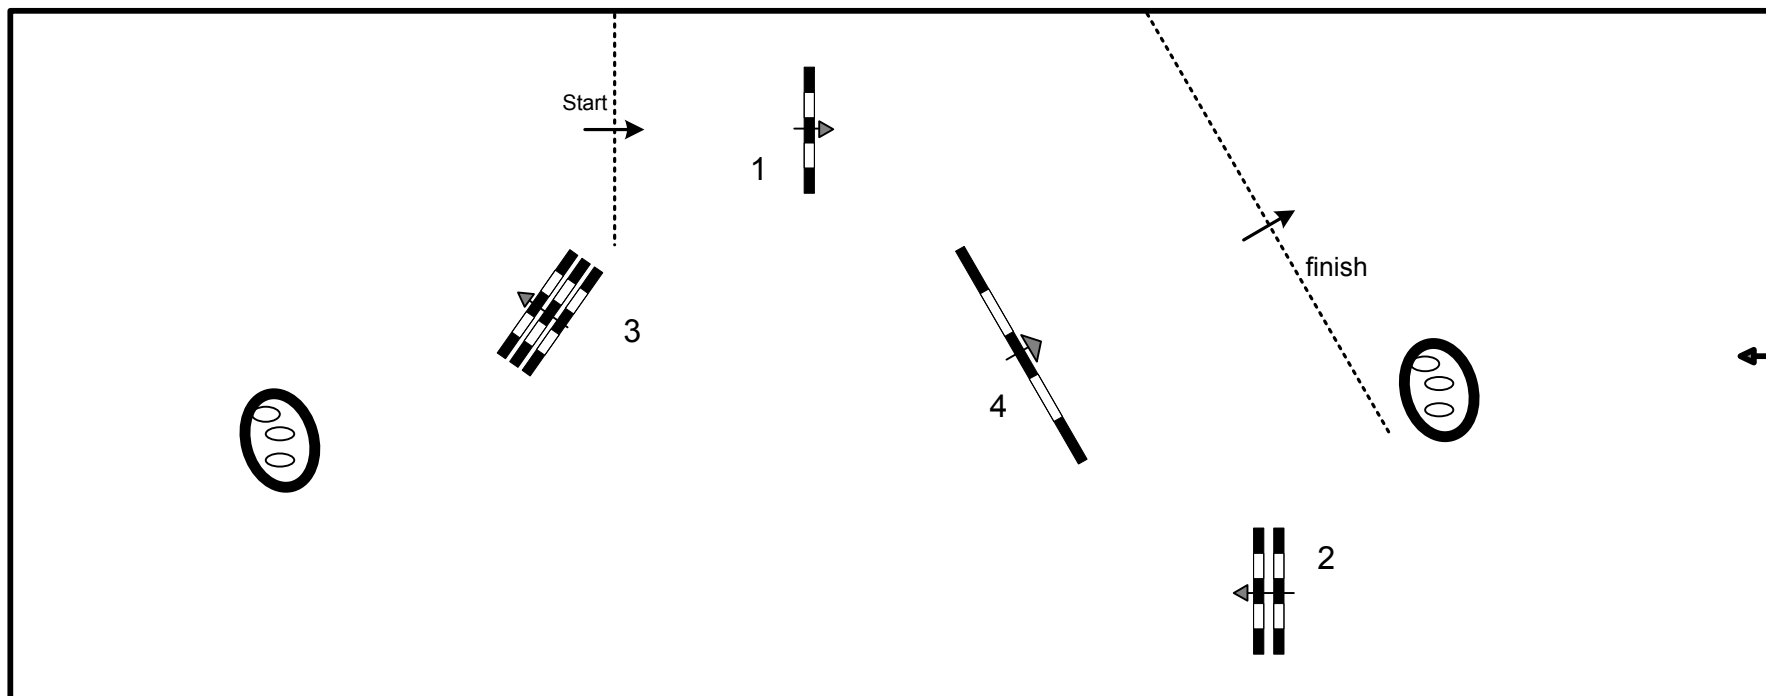

2012 CSI-W OLYMPIA

THE LONDON INTERNATIONAL HORSE SHOW

Class N.: 7 – The Alltech Christmas Puissance
Thursday, 20th December 2012

Table: A	Speed: N/A m/min	Obstacles: 4	1st & subsequent jumps off: 3, 4	2nd Jump-off: N/A
National RG: N/A	Length: 0 m	Efforts: 4	Length: 0 m	Length: 0 m
FEI RG / Art. 262.2	Time allowed: 0 sec	Penalty sec: N/A	Time allowed: 0 sec	Time allowed: 0 sec
Height: max 1st round 1,80 m	Time limit: 0 sec	Closed combination: N/A	Time limit: 0 sec	Time limit: 0 sec