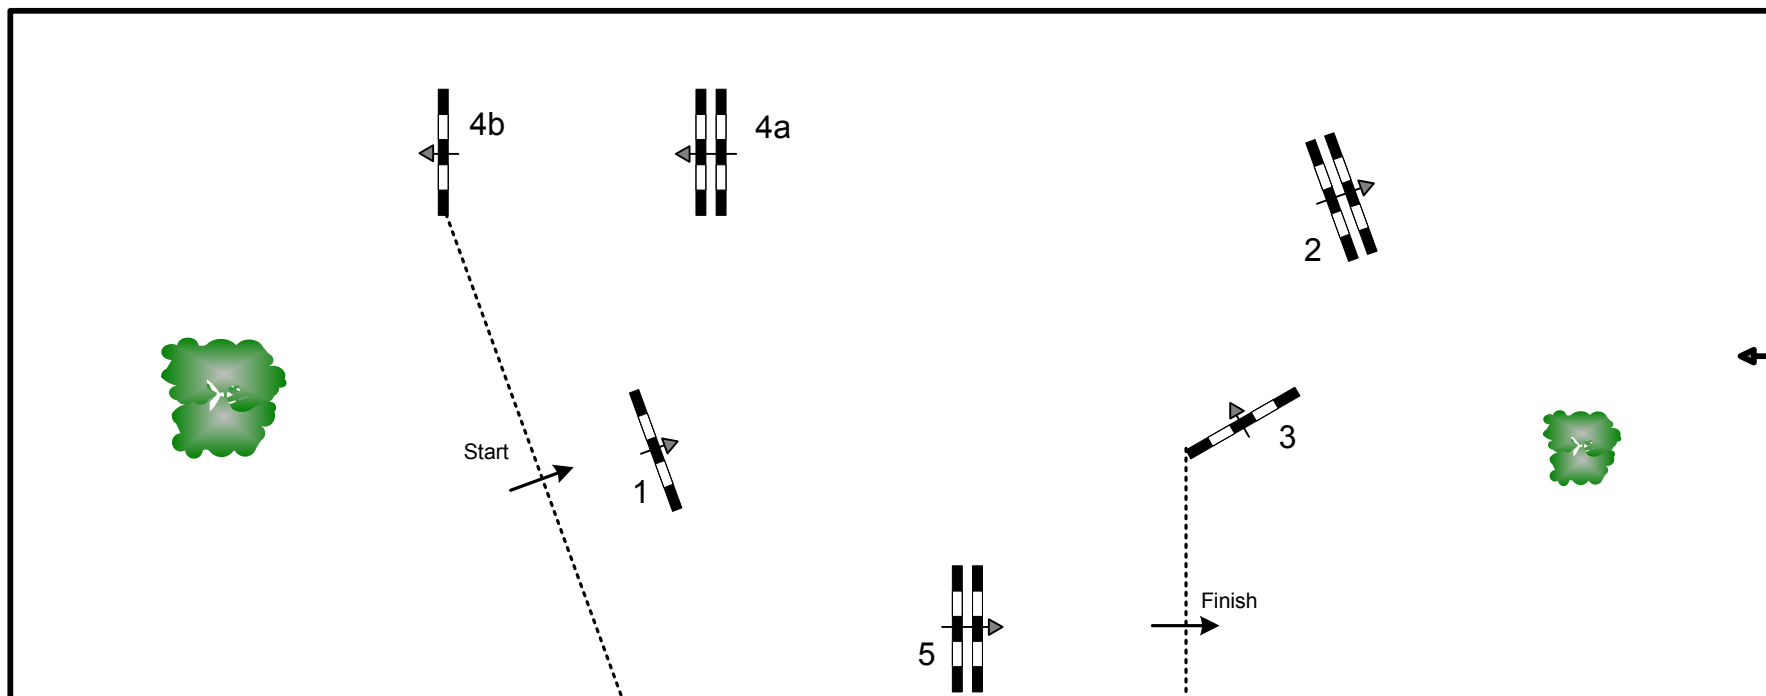

2012 CSI-W OLYMPIA

THE LONDON INTERNATIONAL HORSE SHOW

Class N.: 11 – The Christmas Masters
Friday, 21st December 2012

Table: A	1st round	Obstacles:	5	Jump off:	1 to 5	2nd Jump-off:	N/A
National RG: N/A	Speed: 300 m/min	Efforts:	6	Length:	0 m	Length:	0 m
FEI RG / Art. special class	Length: 300 m	Penalty sec:	N/A	Time allowed:	0 sec	Time allowed:	0 sec
Height: max 1st round 1,50 m	Time allowed: 60 sec	Closed combination:	N/A	Time limit:	0 sec	Time limit:	0 sec
	Time limit: 120 sec						