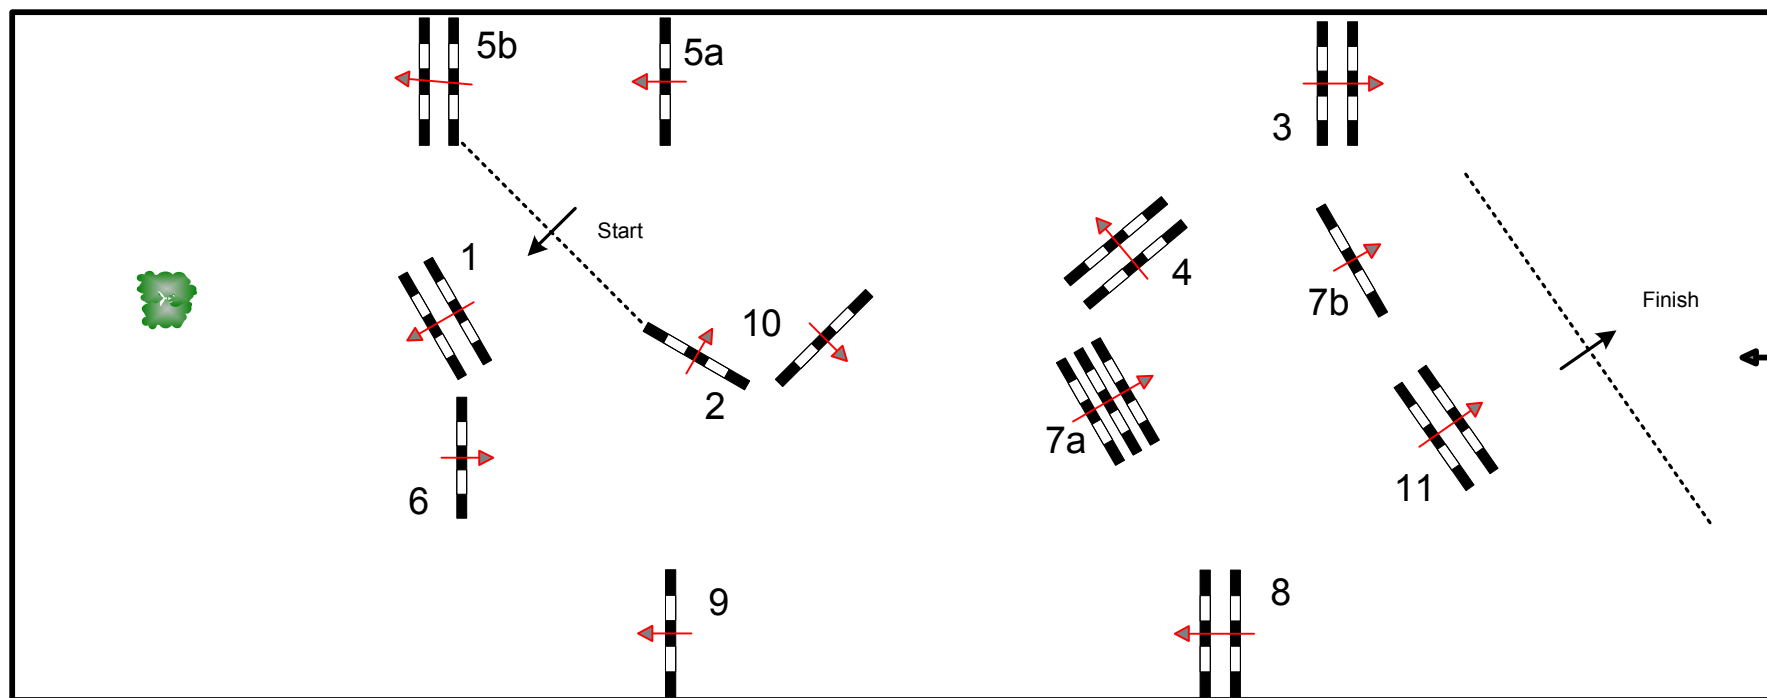

## THE LONDON INTERNATIONAL HORSE SHOW

Class N.: 10 – The Christmas Tree Stakes  
Friday, 21st December 2012

Table: A	Speed: 350 m/min	Obstacles: 11	Jump off: N/A	2nd Jump-off: N/A
National RG: N/A	Length: 390 m	Efforts: 13	Length: 0 m	Length: 0 m
FEI RG / Art. 238.2.1	Time allowed: 67 sec	Penalty sec: N/A	Time allowed: 0 sec	Time allowed: 0 sec
Height: 1,50 m	Time limit: 134 sec	Closed combination: N/A	Time limit: 0 sec	Time limit: 0 sec