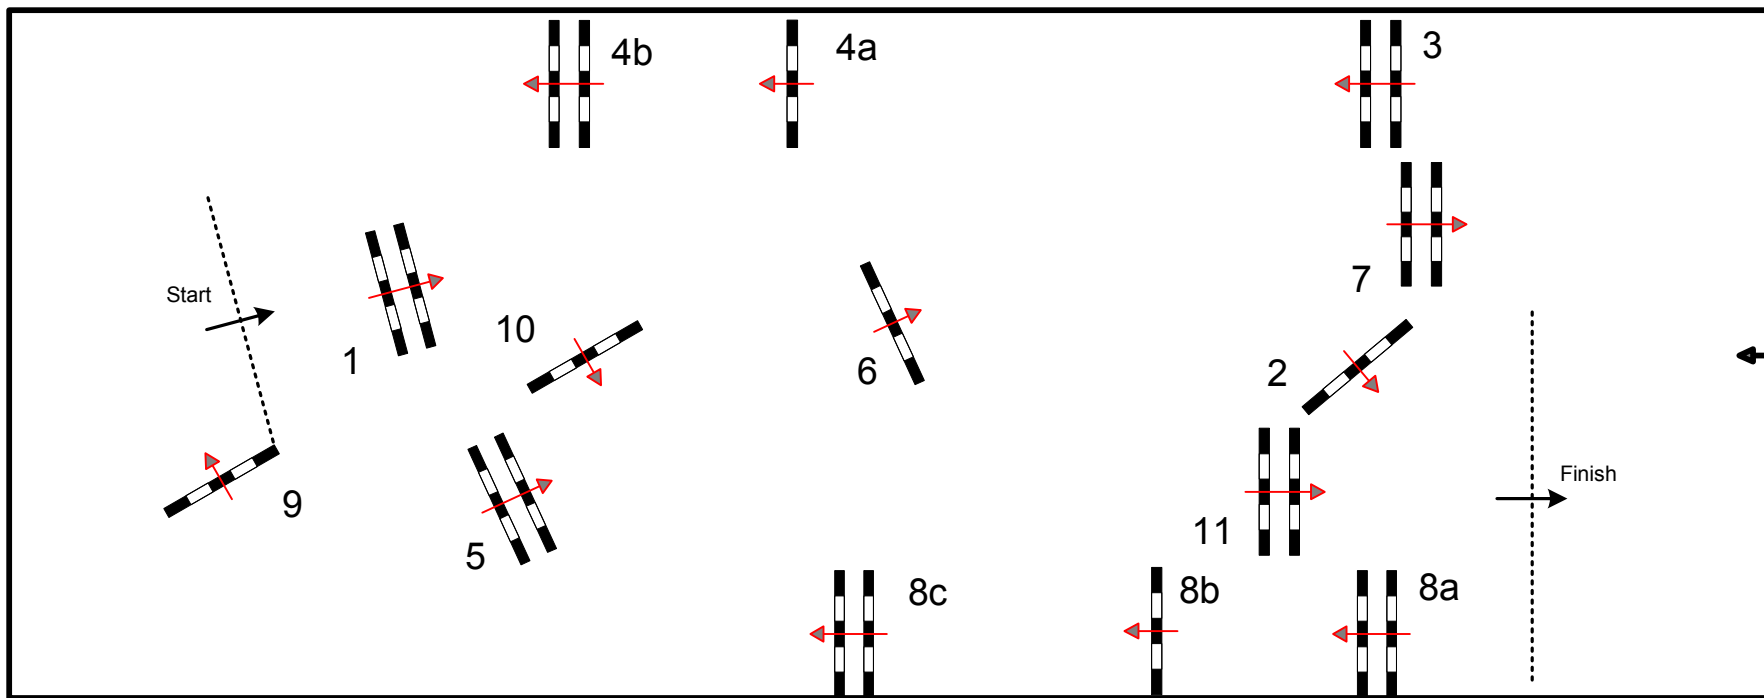

## THE LONDON INTERNATIONAL HORSE SHOW

**Class N.: 9 – The Santa Stakes**  
**Friday, 21st December 2012**

|                       |                      |                         |                                    |                     |
|-----------------------|----------------------|-------------------------|------------------------------------|---------------------|
| Table: A              | Speed: 350 m/min     | Obstacles: 11           | Jump off: 3, 4b, 6, 8bc, 9, 10, 11 | 2nd Jump-off: N/A   |
| National RG: N/A      | Length: 360 m        | Efforts: 14             | Length: 230 m                      | Length: 0 m         |
| FEI RG / Art. 238.2.2 | Time allowed: 62 sec | Penalty sec: N/A        | Time allowed: 40 sec               | Time allowed: 0 sec |
| Height: 1,60 m        | Time limit: 124 sec  | Closed combination: N/A | Time limit: 80 sec                 | Time limit: 0 sec   |