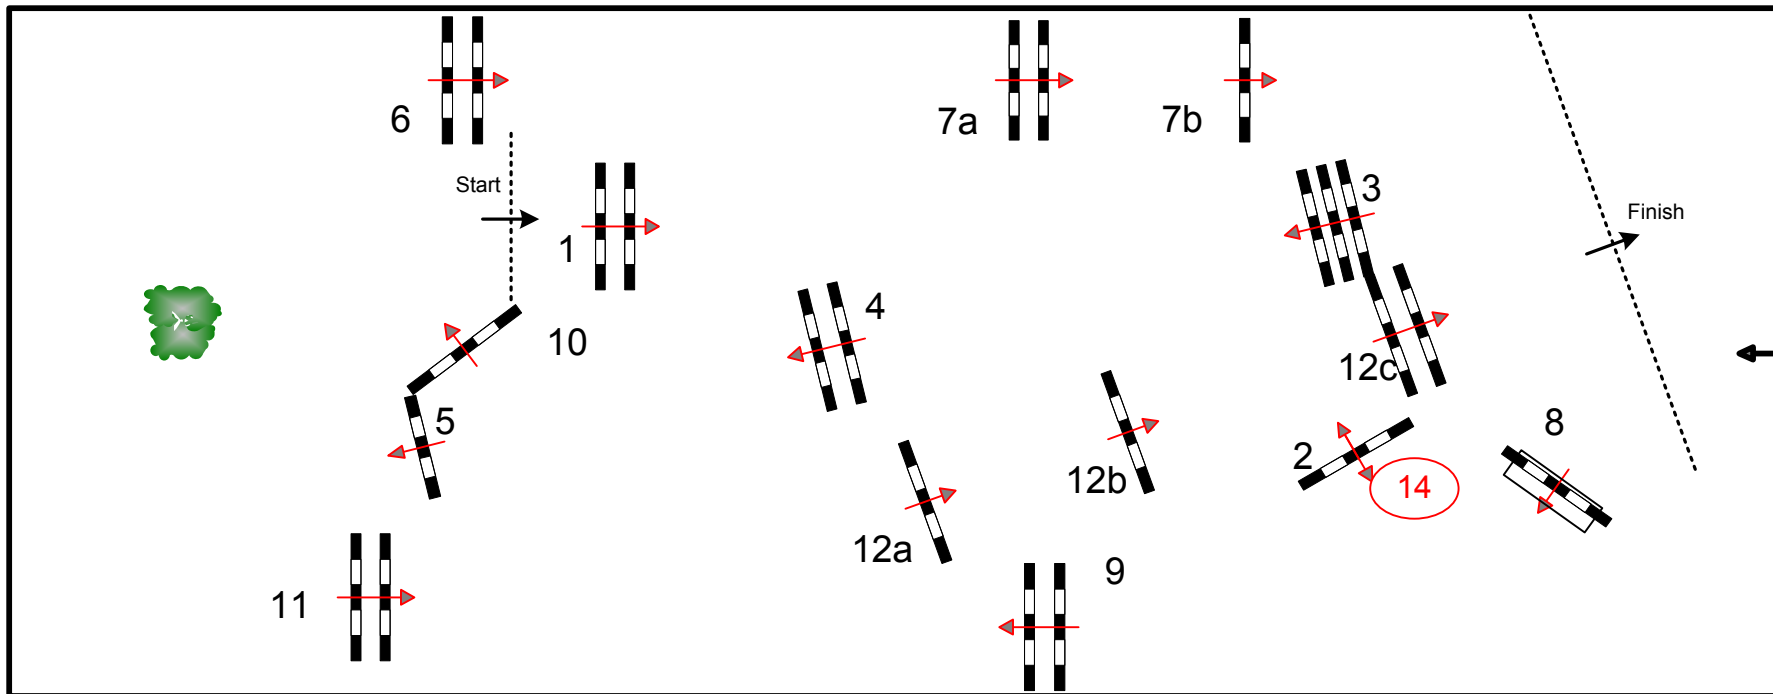

2012 CSI-W OLYMPIA

THE LONDON INTERNATIONAL HORSE SHOW

Class N.: 13 – The Rolex World Cup Qualifier
Saturday, 22nd December 2012

Table: A	Speed: 350 m/min	Obstacles: 12	Jump off: 9, 10, 11, 12bc, 14, 5, 7a	2nd Jump-off: N/A
National RG: N/A	Length: 370 m	Efforts: 15	Length: 250 m	Length: 0 m
FEI RG / Art. 238.2.2	Time allowed: 64 sec	Penalty sec: N/A	Time allowed: 43 sec	Time allowed: 0 sec
Height: 1,60 m	Time limit: 128 sec	Closed combination: N/A	Time limit: 86 sec	Time limit: 0 sec

Course Designer : Louis Konickx (NED)