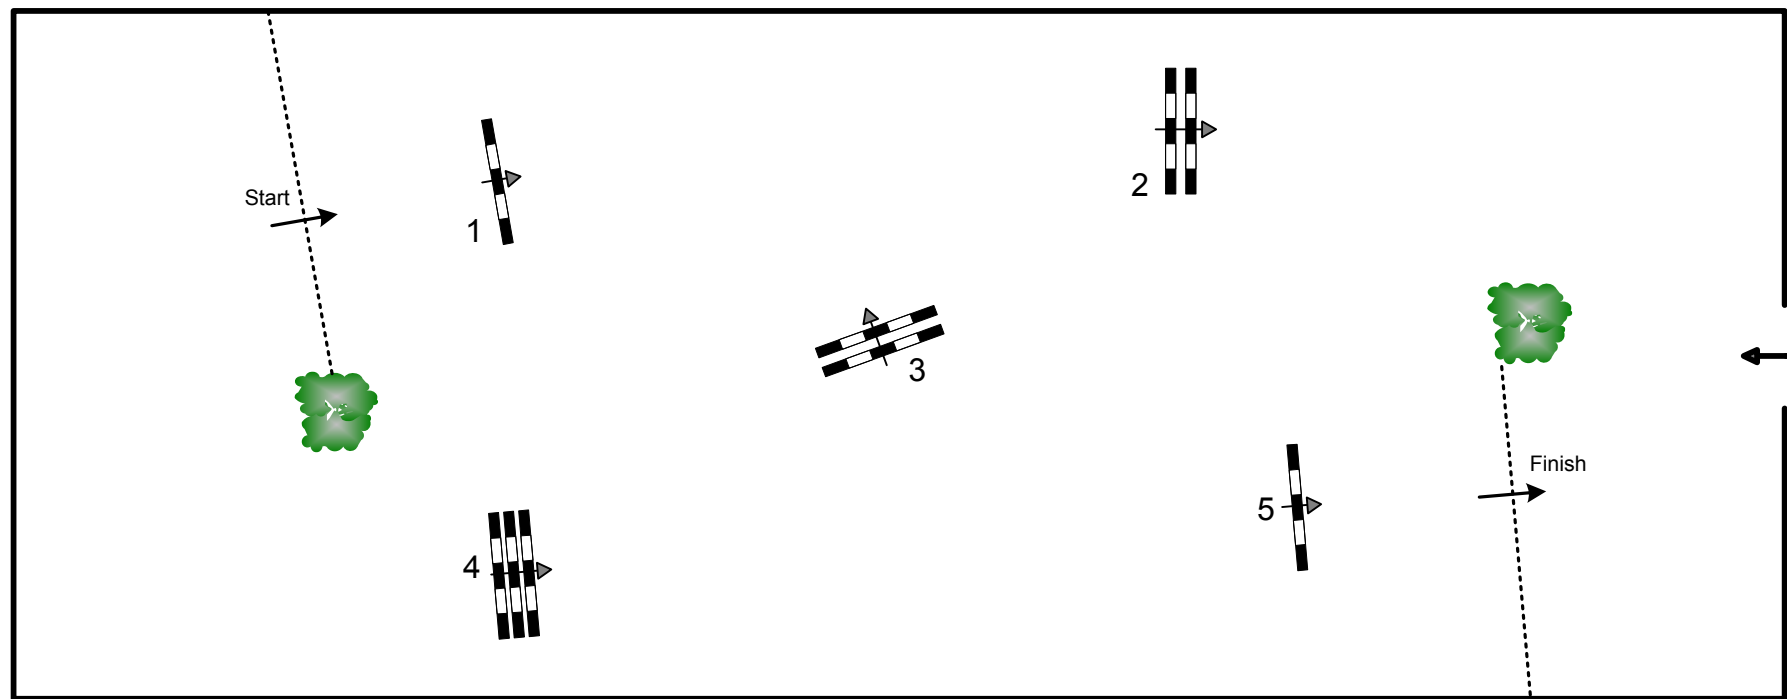

## THE LONDON INTERNATIONAL HORSE SHOW

**Class N.: 19 – Gold Medal Stakes – Best of British Five Fence Challenge**  
**Sunday, 23rd December 2012**

Table: A	Speed: 350 m/min	Obstacles: 5	Jump off: N/A	2nd Jump-off: N/A
National RG: five full rounds	Length: 300 m	Efforts: 5	Length: 0 m	Length: 0 m
FEI RG / Art. 262.1 & 3	Time allowed: 52 sec	Penalty sec: N/A	Time allowed: 0 sec	Time allowed: 0 sec
Height: maximum 1,70 m	Time limit: 104 sec	Closed combination: N/A	Time limit: 0 sec	Time limit: 0 sec