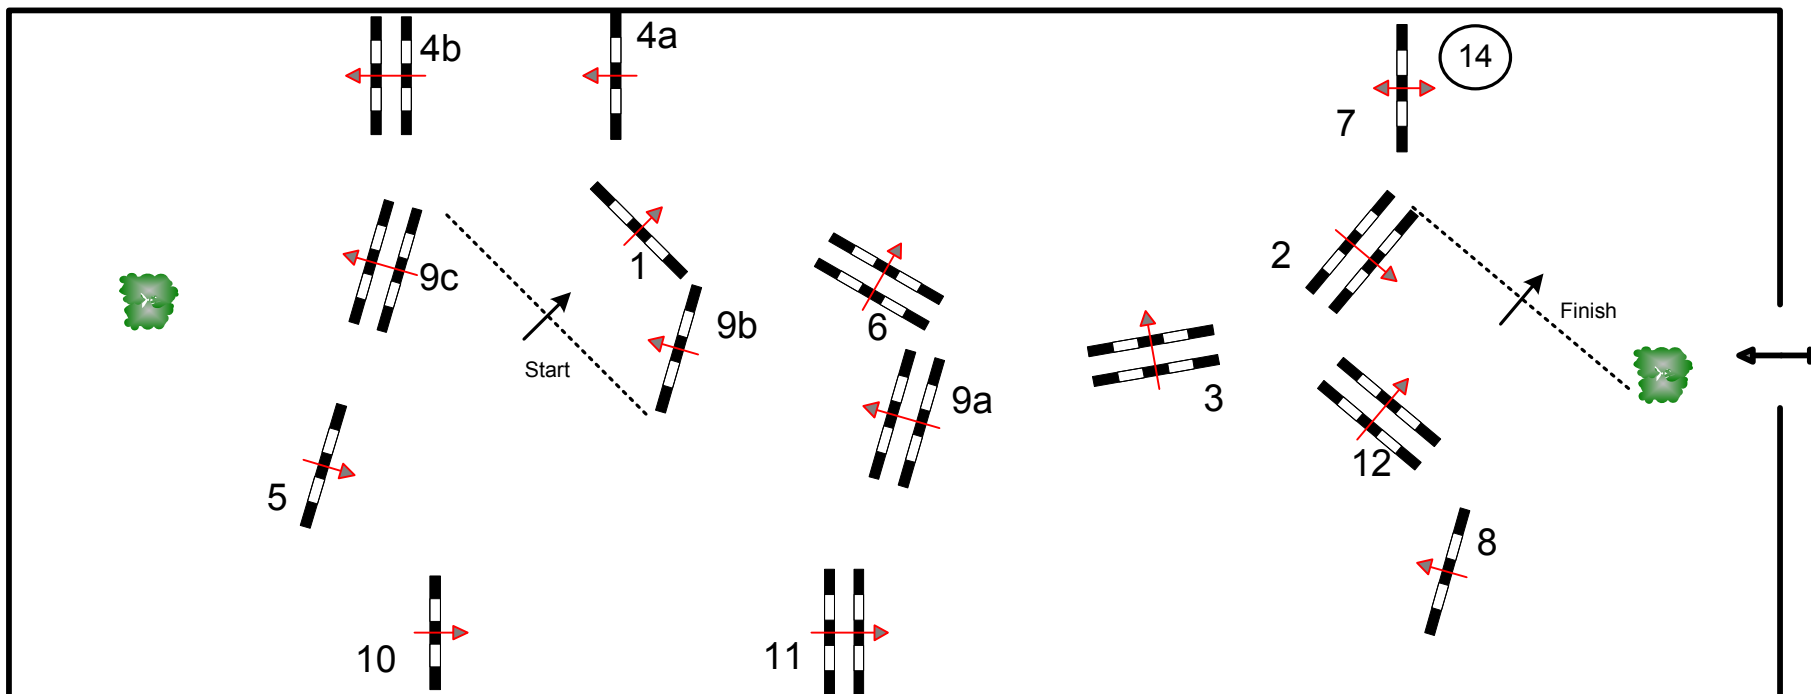

## THE LONDON INTERNATIONAL HORSE SHOW

**Class N.: 18 – OLYMPIA GRAND PRIX**  
**Sunday, 23rd December 2012**

### NEW PLAN

Table: A	Speed: 350 m/min	Obstacles: 12	Jump off: 1, 2, 14, 4a, 6, 9ab, 10, 12	2nd Jump-off: N/A
National RG: N/A	Length: 370 m	Efforts: 15	Length: 290 m	Length: 0 m
FEI RG / Art. 238.2.2	Time allowed: 64 sec	Penalty sec: N/A	Time allowed: 50 sec	Time allowed: 0 sec
Height: 1,60 m	Time limit: 128 sec	Closed combination: N/A	Time limit: 100 sec	Time limit: 0 sec