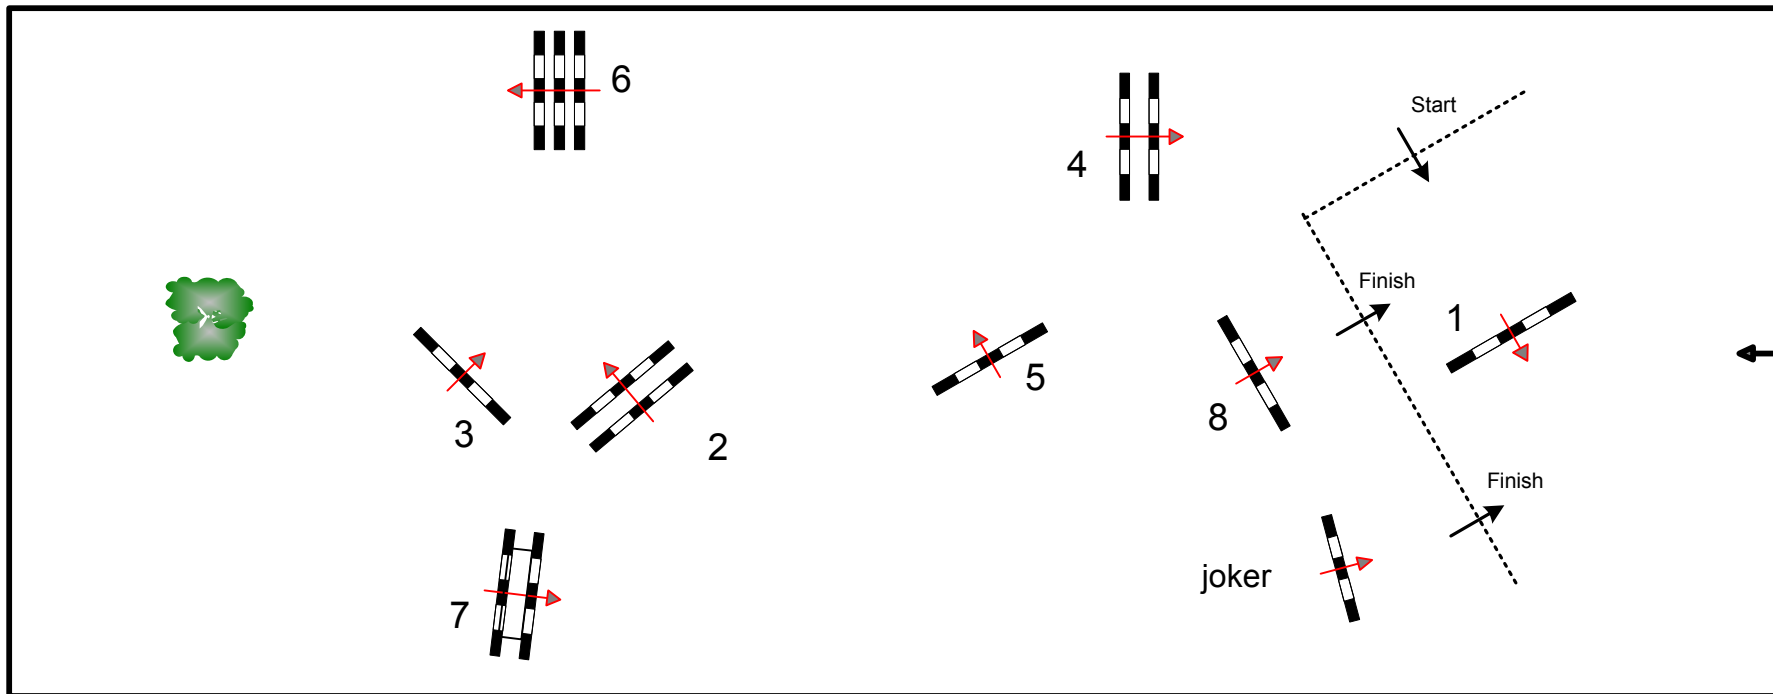

2012 CSI-W OLYMPIA THE LONDON INTERNATIONAL HORSE SHOW

Class N.: 17 – The Shelley Ashman International Ltd, E M Rodgers (transport) Ltd Snowman Stakes Accumulator against the clock
Sunday, 23rd December 2012

Table: A	Speed: 350 m/min	Obstacles: 11	Jump off: N/A	2nd Jump-off: N/A
National RG: N/A	Length: 285 m	Efforts: 10	Length: 0 m	Length: 0 m
FEI RG / Art. 269	Time allowed: 49 sec	Penalty sec: N/A	Time allowed: 0 sec	Time allowed: 0 sec
Height: 1,50 m	Time limit: 98 sec	Closed combination: N/A	Time limit: 0 sec	Time limit: 0 sec