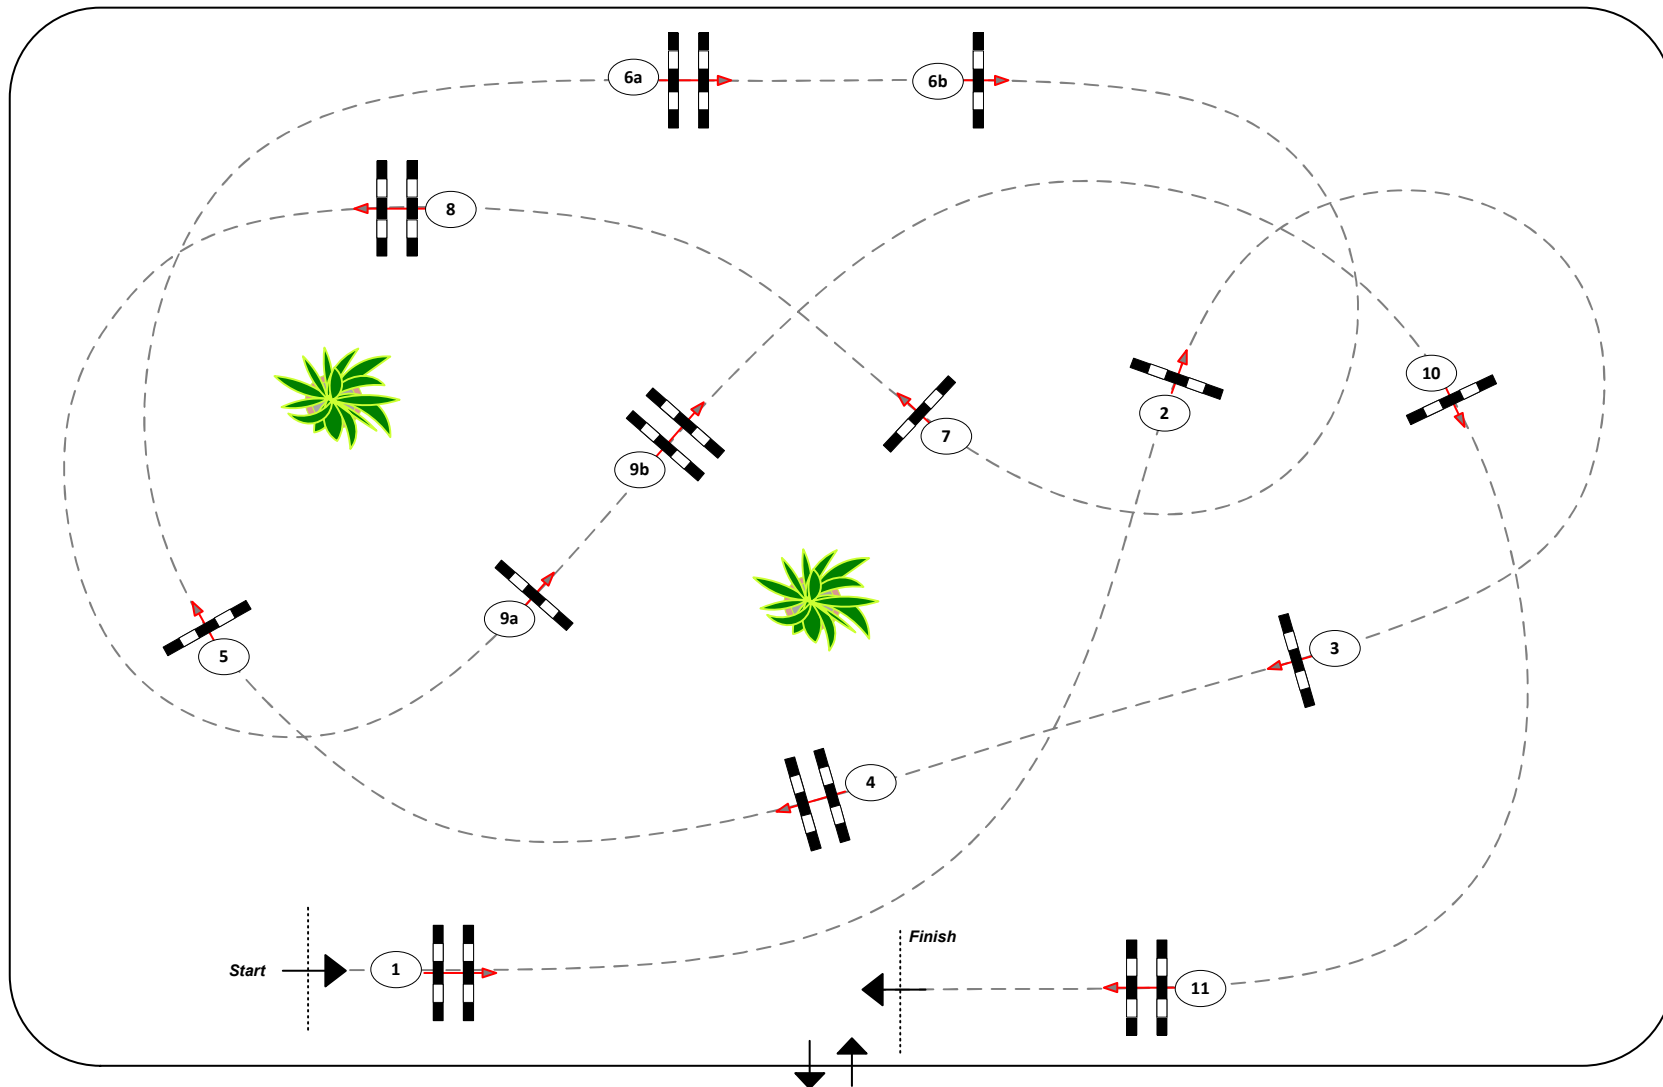

Obstacles: 11

1st Jump-off:

Length: 390 m

Efforts: 13

Length: 0 m

FEI RG / Art. 238-2.1

Time allowed: 67 sec

Penalty sec:

Time allowed: 0 sec

Height: 1.40 m

Time limit: 134 sec

Closed combination:

Time limit: 0 sec

Course Designer: Rolf Lüdi SUI
Assistant: Gérard Lachat SUI

66 x 42 m