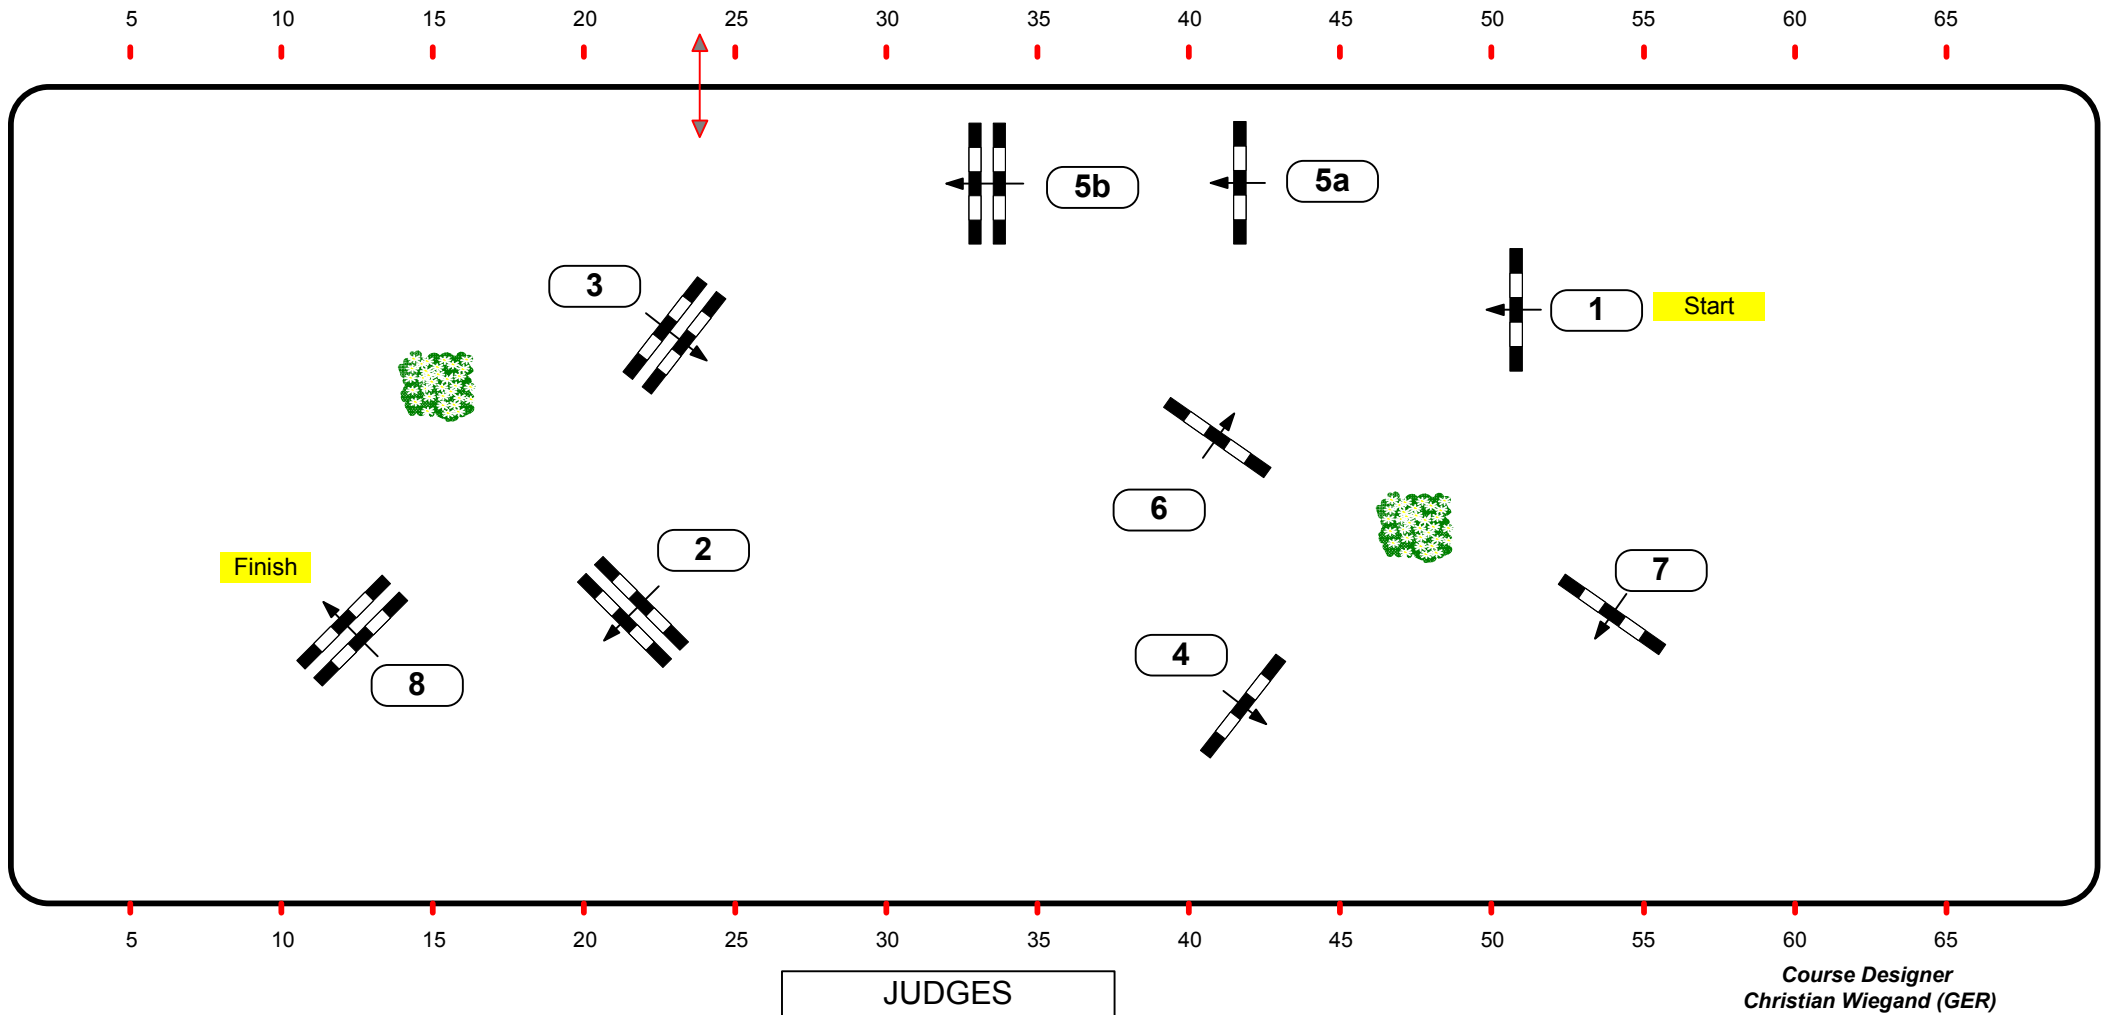

CSI** Neustadt/ Dosse 2013

Class No.: 23

National Competition

Competition against the clock

Sonntag, 6. Januar 2013

Table: A
National RG: 501 A 1
FEI RG / Art.
Height: 1,05 m

Speed: 350 m/min
Length: 320 m
Time allowed: 55 sec
Time limit: 110 sec

Obstacles: 8
Efforts: 9
Penalty sec:
Closed combination:

1st Jump-off:
Length: 0 m
Time allowed: 0 sec
Time limit: 0 sec

2nd Jump-off:
Length: 0 m
Time allowed: 0 sec
Time limit: 0 sec

Course Designer
Christian Wiegand (GER)