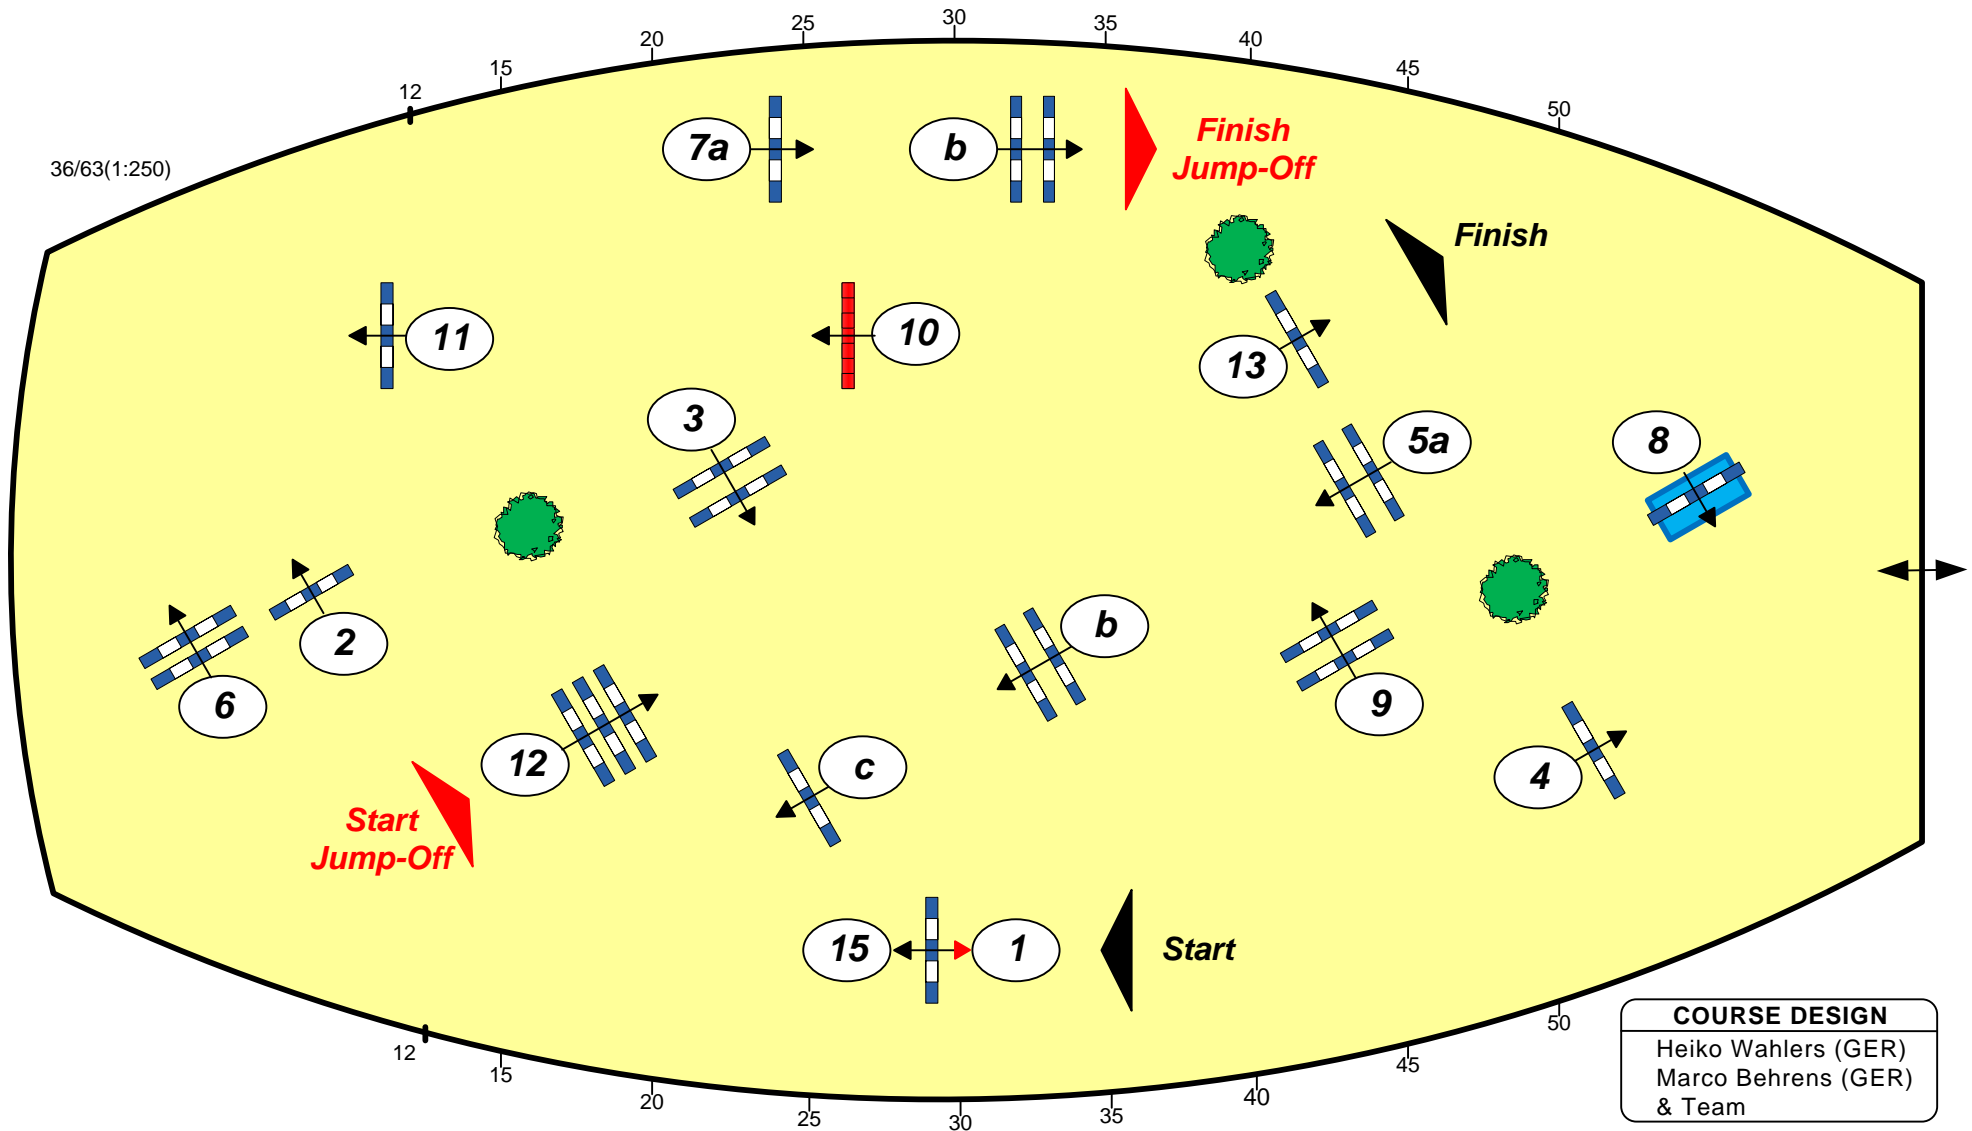

CSI4*/CSIYH1* Braunschweig - 12. Löwen Classics 2013

6

VOLKSWAGEN GRAND PRIX Competition with Jump-Off

Table: A

FEI RG / Art. 238.2.2
Height: 1,55 m

Speed: 350 m/min
Length: 0 m
Time allowed: 0 sec
Time limit: 0 sec

Obstacles: 13
Efforts: 16

1st Jump-off: 12- 13- 9- 11- 15- 5bc- 7b
Length: 0 m
Time allowed: 0 sec
Time limit: 0 sec

COURSE DESIGN
Heiko Wahlers (GER)
Marco Behrens (GER)
& Team