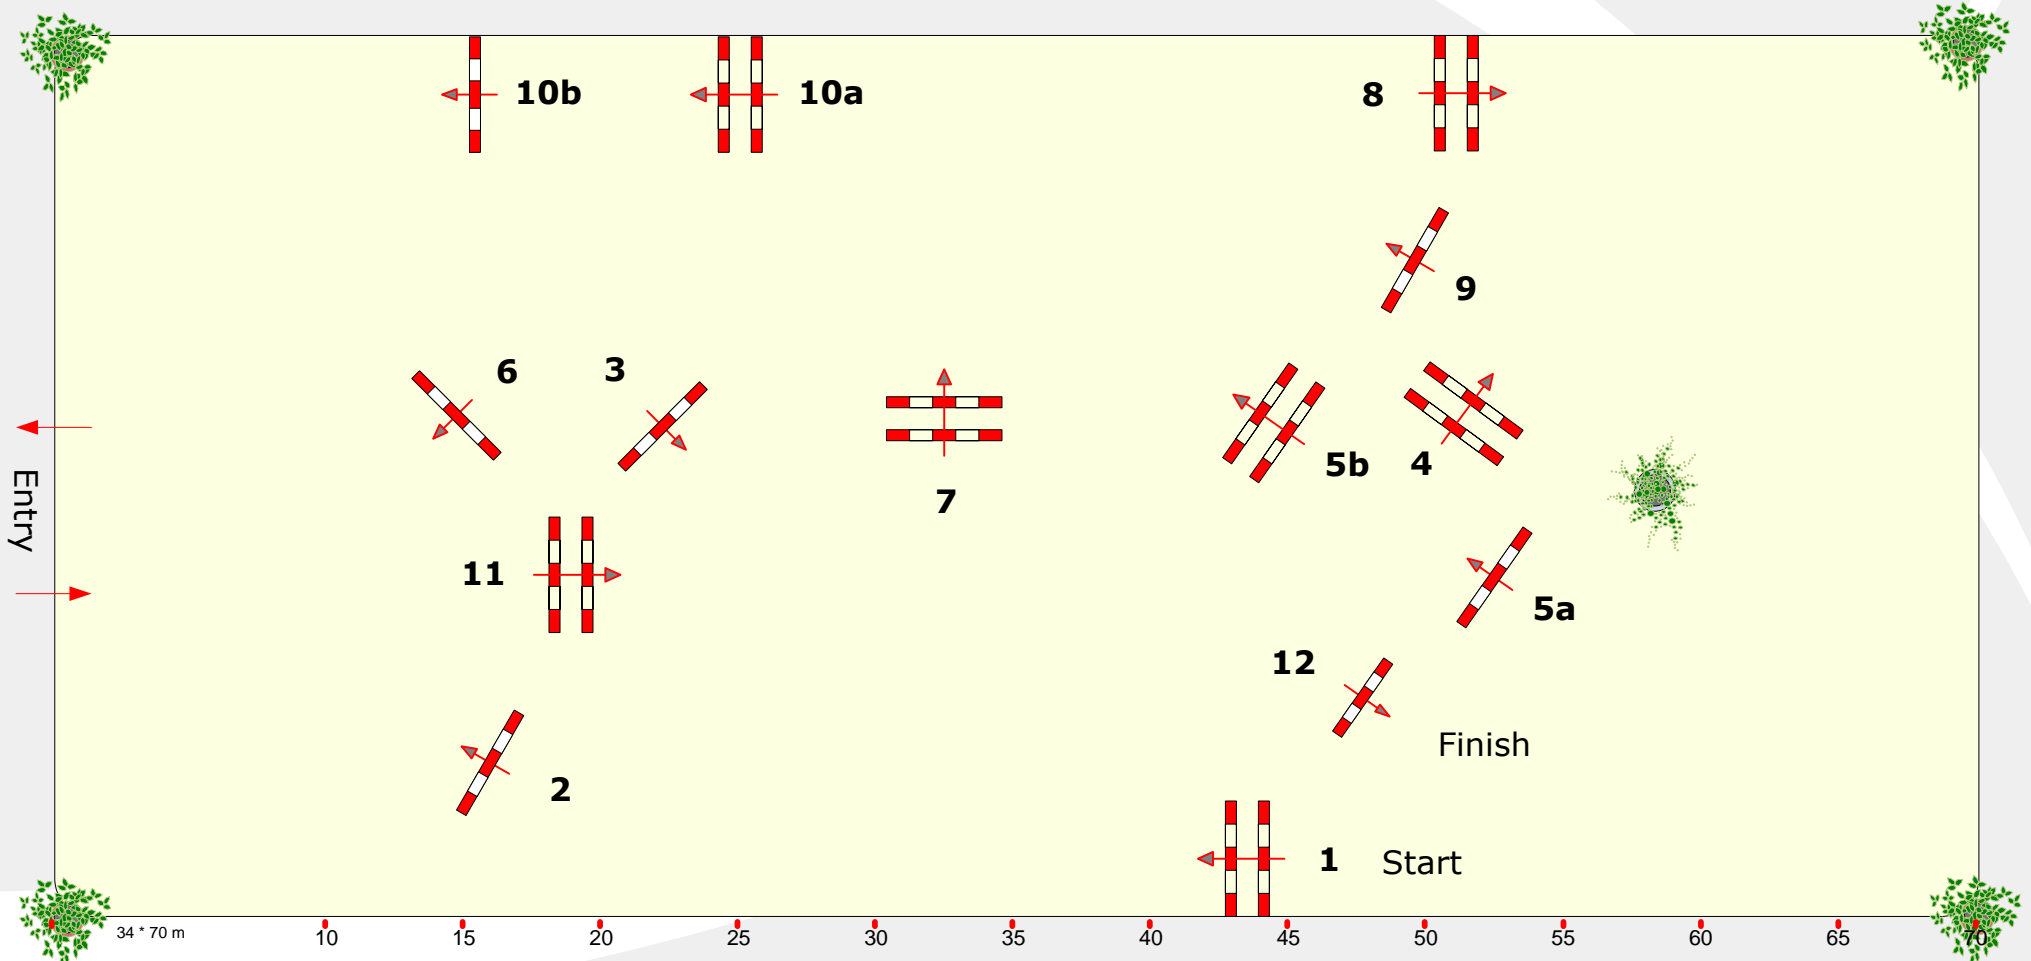

6

baden classics 2013

Offenburg 31.1. - 3.2.2013

Medium Tour

Competition against the clock

Thursday, 31.01.2013

Start: 16:30 Uhr

Table: A
National RG: LPO §
FEI RG / Art. 238.2.1
Height: 1,40 mtr.

Speed: 350 m/Min.
Length: 400 m
Time allowed: 69 sec
Time limit: 138 sek.

Obstacles: 12
Efforts: 14
Penalty: sec

Jump-off:
Length: 0 m
Time allowed: 0 sec
Time limit: 0 sec

Course Designer: Peter Schumacher (GER)