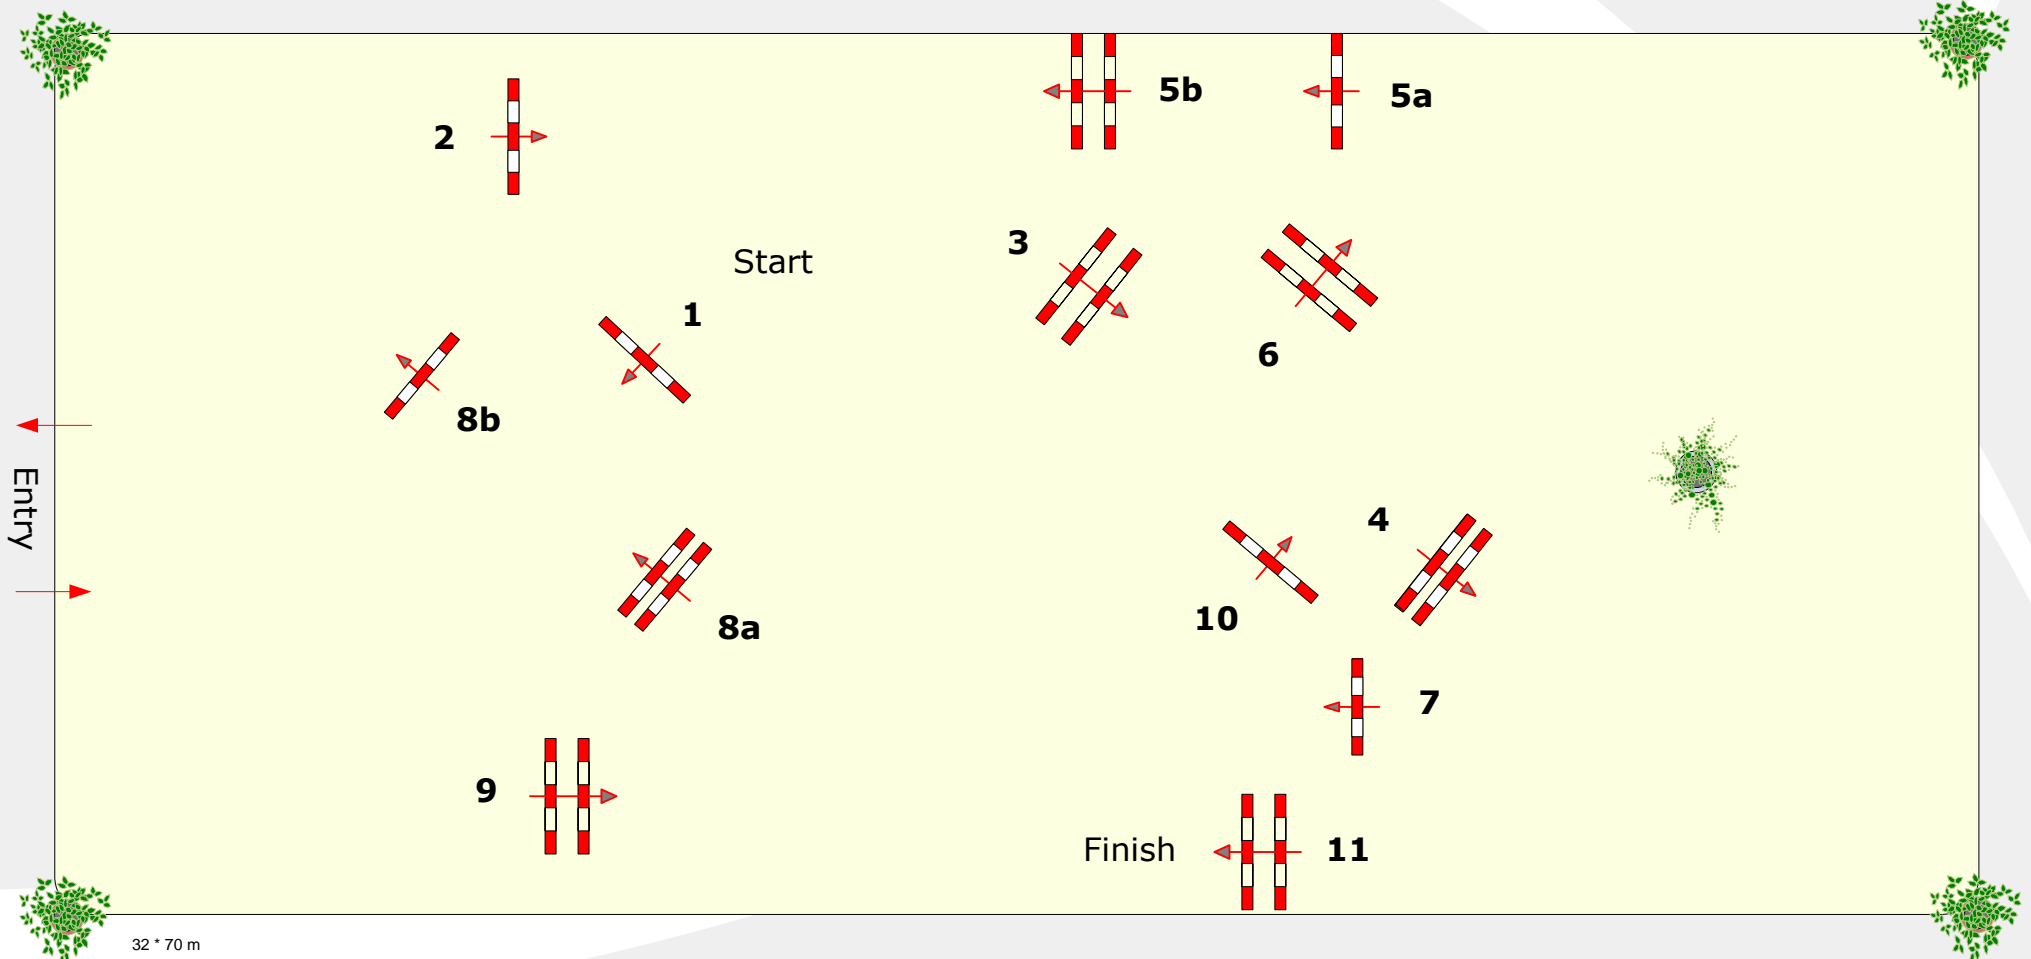

8

baden classics 2013

Offenburg 31.1. – 3.2.2013

Youngster Tour

Competition against the clock

Friday, 01.02.2013

Start: 8:30 Uhr

Table: A
National RG: LPO §
FEI RG / Art. 238.2.1
Height: 1,35 mtr.

Speed: 350 m/Min.
Length: 370 m
Time allowed: 64 sec
Time limit: 128 sek.

Obstacles: 11
Efforts: 13
Penalty: sec

Jump-off:
Length: 0 m
Time allowed: 0 sec
Time limit: 0 sec

32 * 70 m

Course Designer: Peter Schumacher (GER)