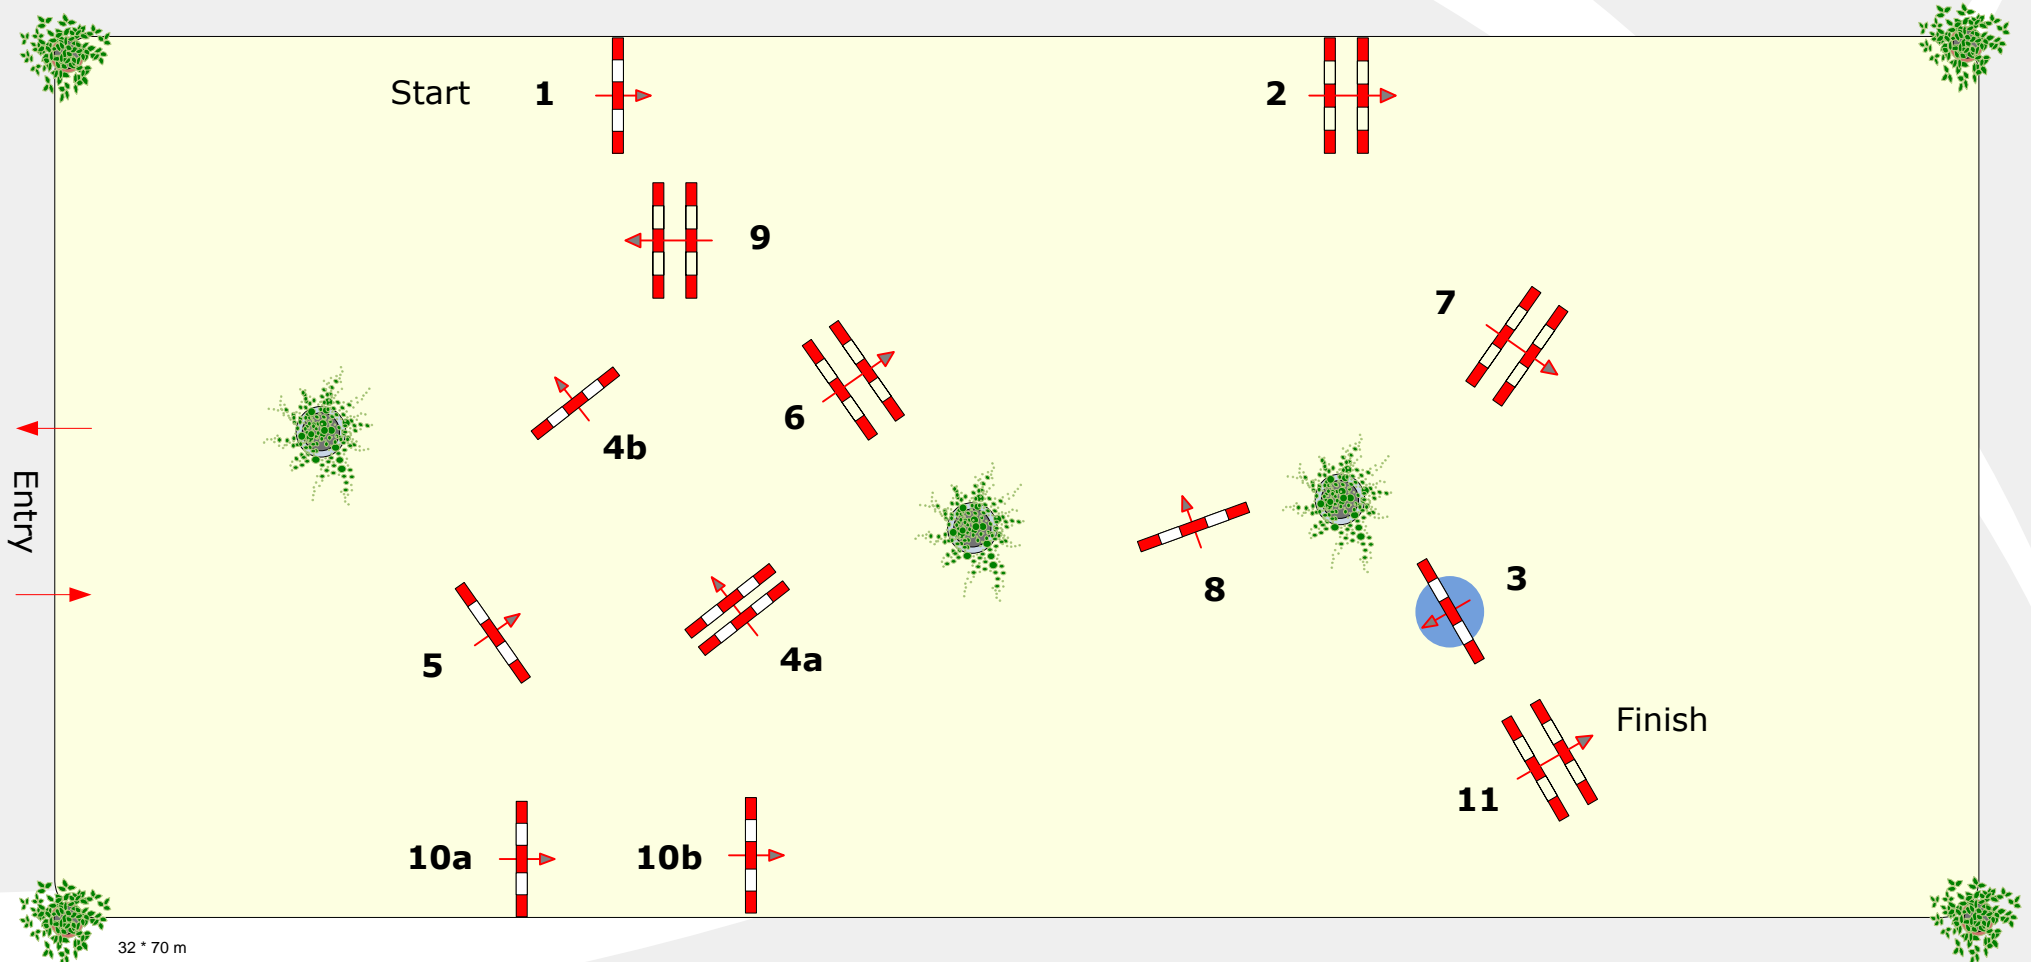

International

Competition against the clock

Saturday, 02.02.2013

Start: 8:30 Uhr

Table: A
National RG: LPO §
FEI RG / Art. 238.2.1
Height: 1,35 mtr.

Speed: 350 m/Min.
Length: 340 m
Time allowed: 59 sec
Time limit: 118 sek.

Obstacles: 11
Efforts: 13
Penalty: sec

Jump-off:
Length: 0 m
Time allowed: 0 sec
Time limit: 0 sec

32 * 70 m