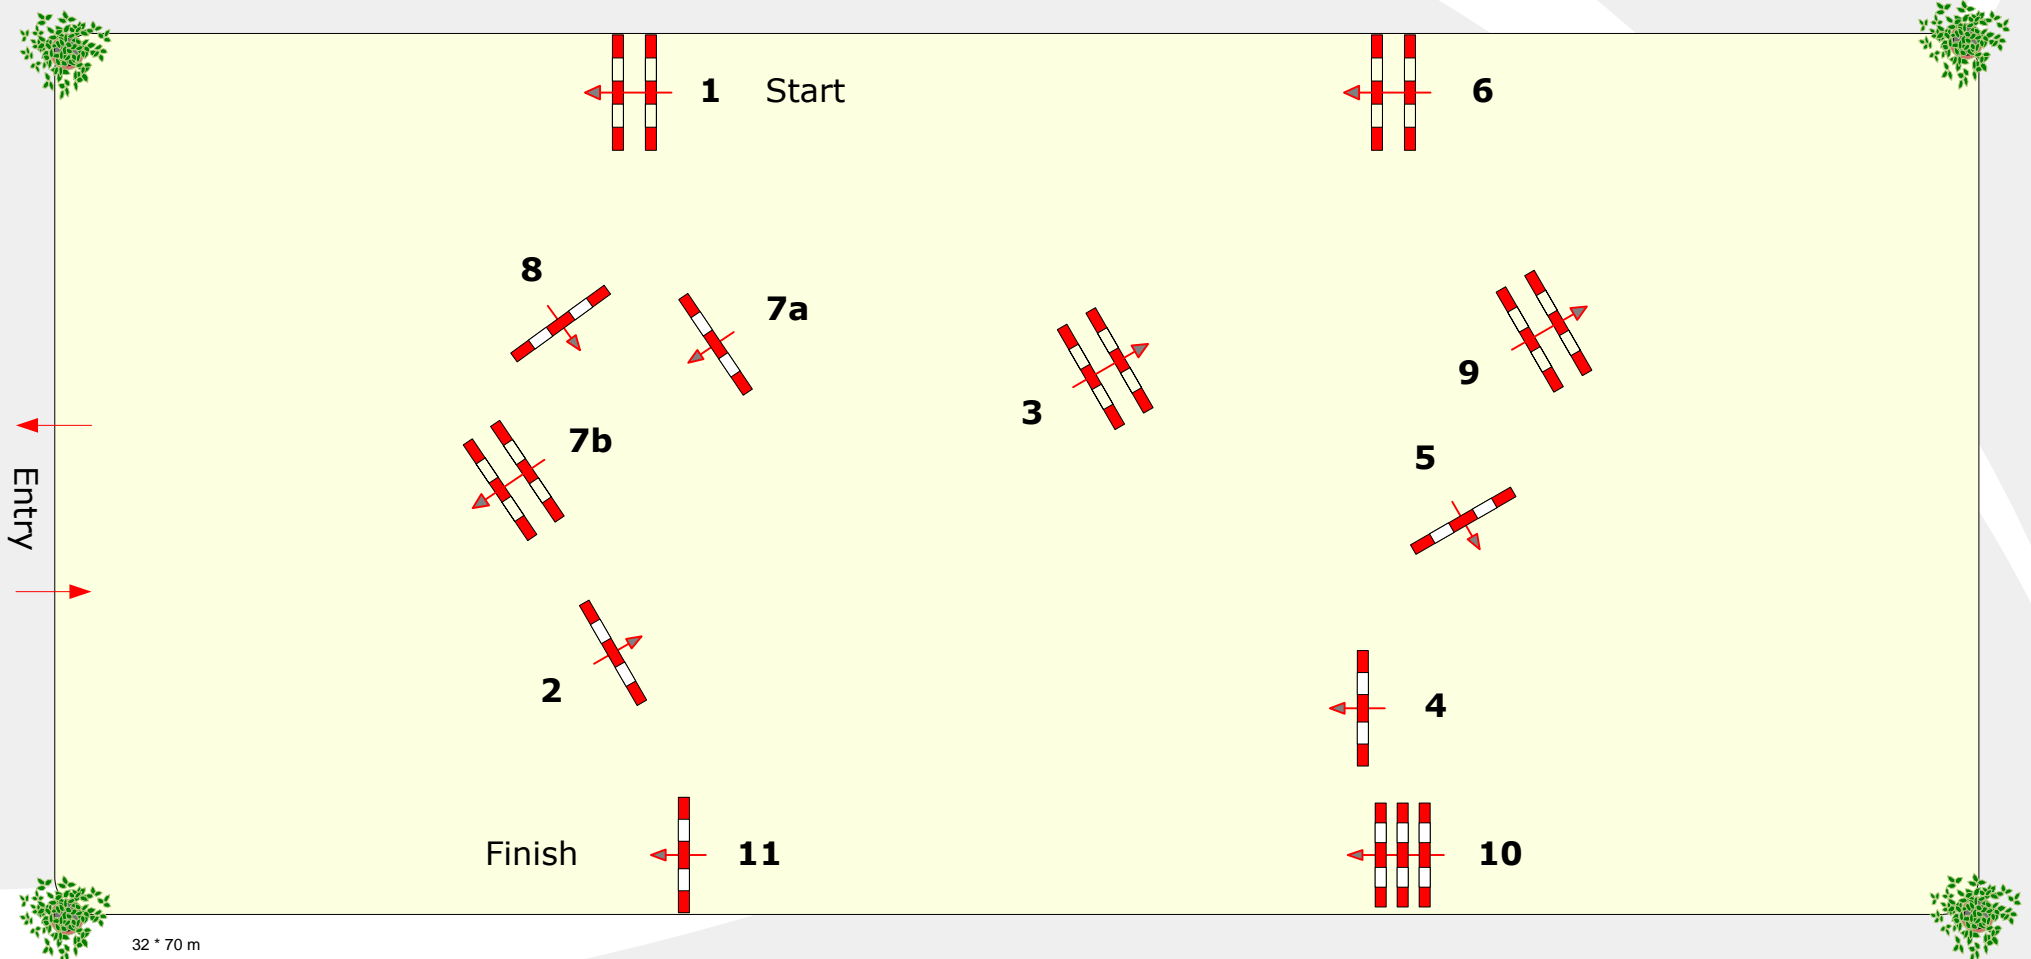

International

Competition against the clock

Friday, 01.02.2013

Start: 12:00 Uhr

Table: C
National RG: LPO §
FEI RG / Art. 239 / 263
Height: 1,35 mtr.

Speed: 400 m/Min.
Length: 0 m
Time allowed: 0 sec
Time limit: 120 sek.

Obstacles:
Efforts:
Penalty: 4 sec

Jump-off:
Length: 0 m
Time allowed: 0 sec
Time limit: 0 sec

32 * 70 m