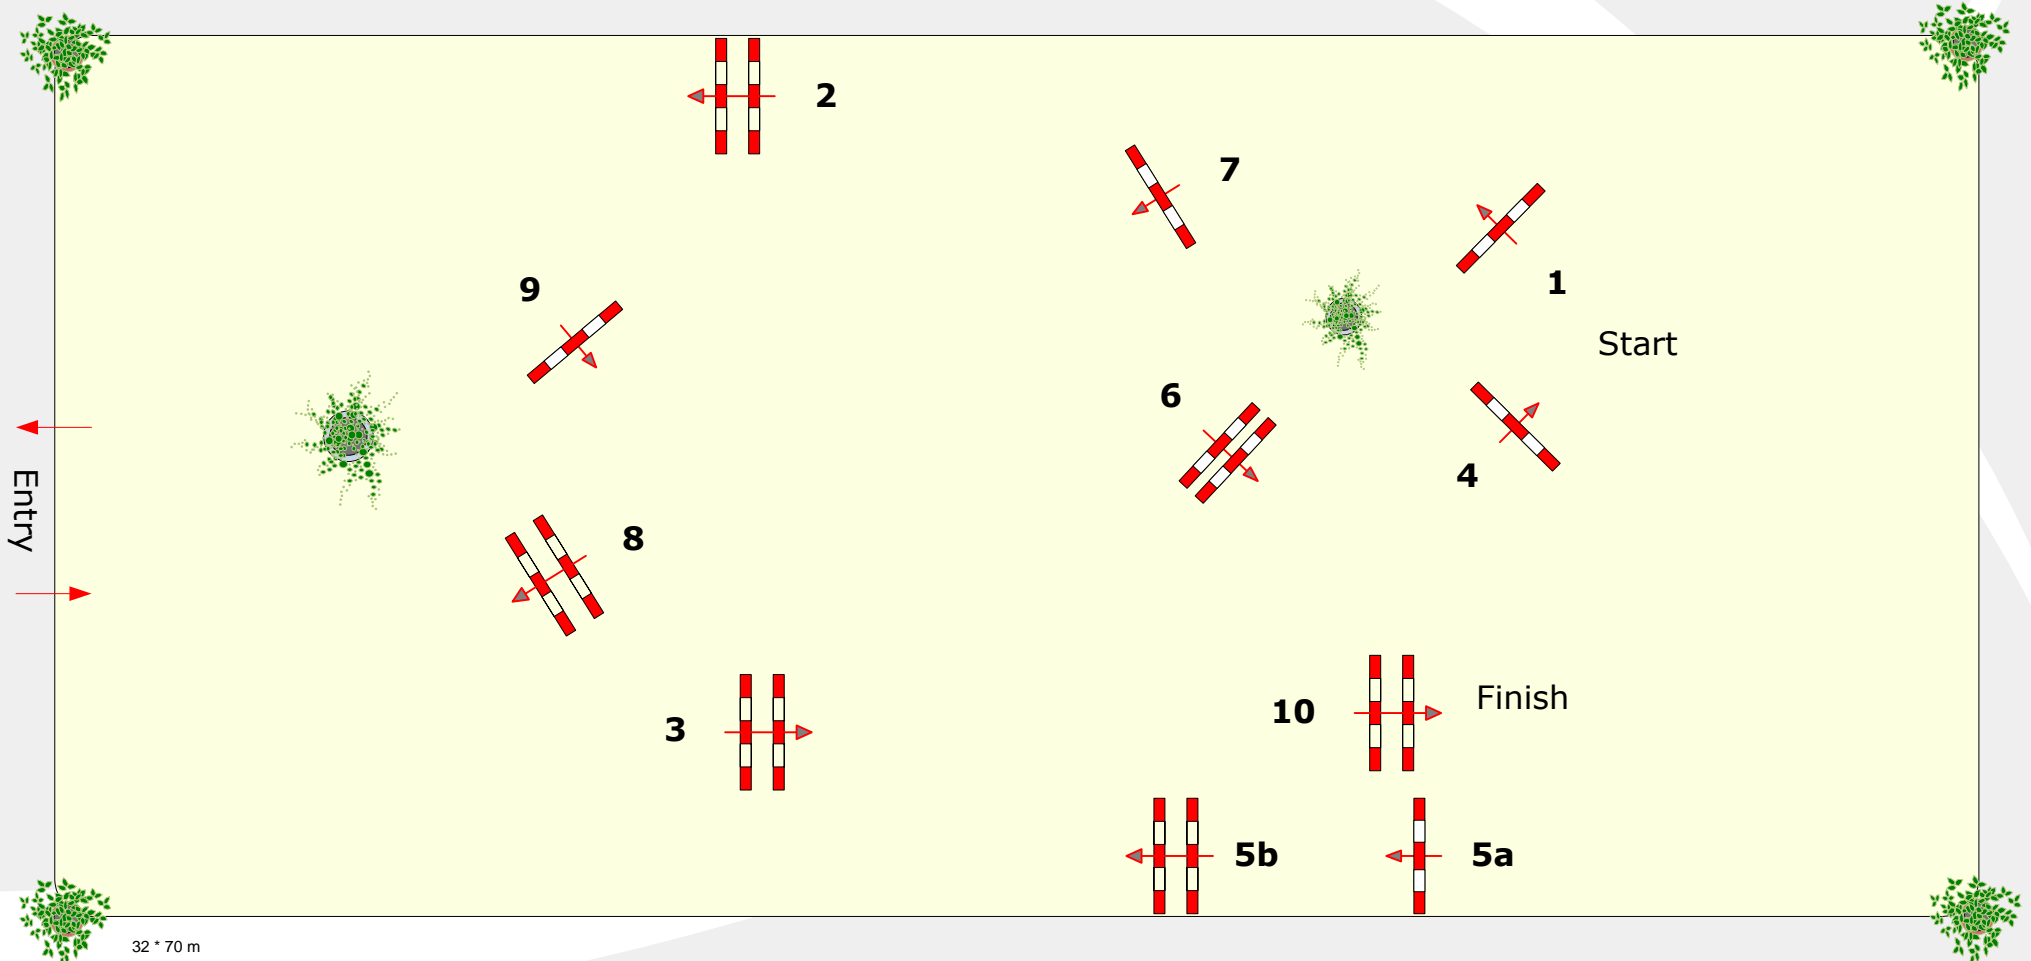

Table: A
National RG: LPO § 501, A.1
FEI RG / Art.
Height: 1,15 mtr.

Speed: 350 m/Min.
Length: 390 m
Time allowed: 67 sec
Time limit: 134 sek.

Obstacles: 10
Efforts: 11
Penalty: sec

Jump-off:
Length: 0 m
Time allowed: 0 sec
Time limit: 0 sec

32 * 70 m

Course Designer: Peter Schumacher (GER)