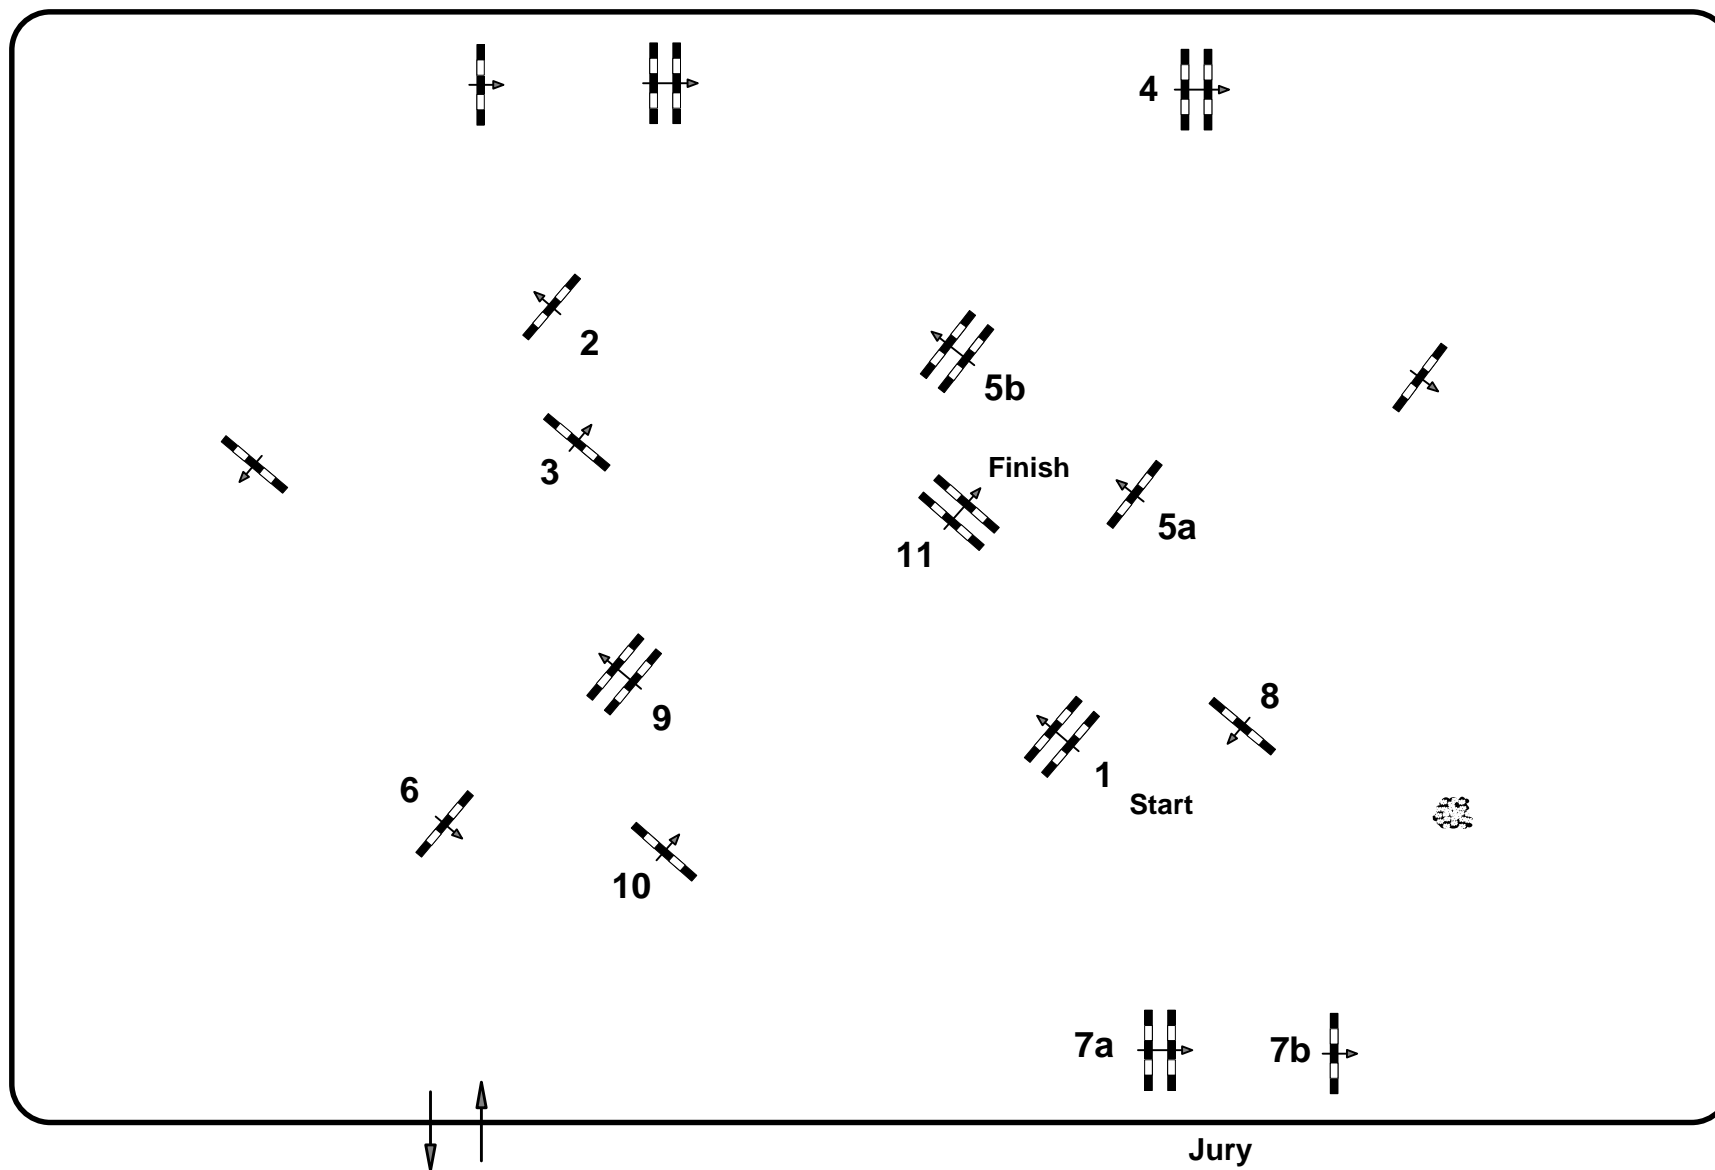

04.-07. July 2013

Class No.: 16 Amateur Tour

Competition against the clock

Table: A

FEI RG / Art. 238.2.1

Height: 1,15 m

Speed: 350 m/min

Length: 470 m

Time allowed: 81 sec

Time limit: 162 sec

Obstacles: 11

Efforts: 13

1st Jump-off:

Length: 0 m

Time allowed: 0 sec

Time limit: 0 sec