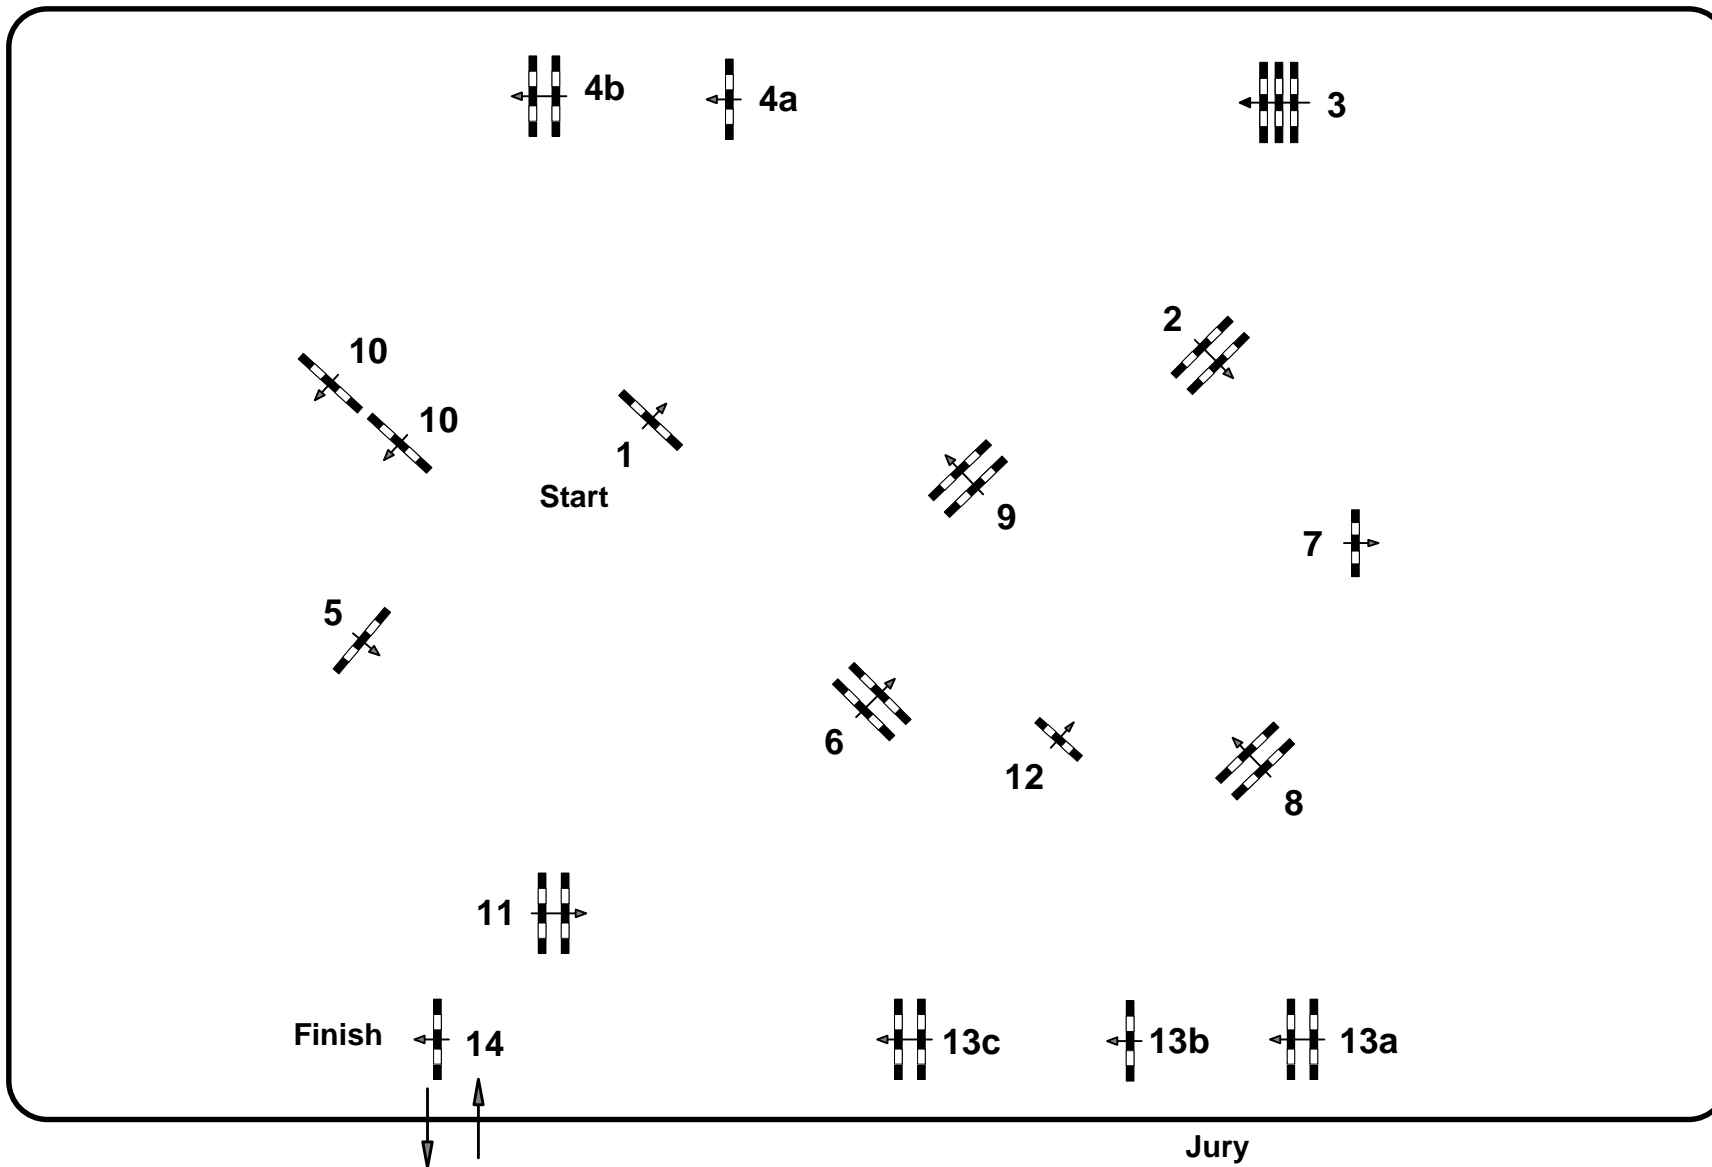

04.-07. July 2013

Class No.: 06

Glock's 4\* Grand Prix

Competition with one jump-off

Table: A

FEI RG / Art. 238.2.2

Height: 1,60 m

Speed: 375 m/min

Length: 510 m

Time allowed: 82 sec

Time limit: 164 sec

Obstacles: 14

Efforts: 17

1st Jump-off:

3-4b-1-9-10-6-13ab-14

Length: 360 m

Time allowed: 58 sec

Time limit: 116 sec

Course Design:

Madl Franz (AUT)

Appel Adi (AUT)