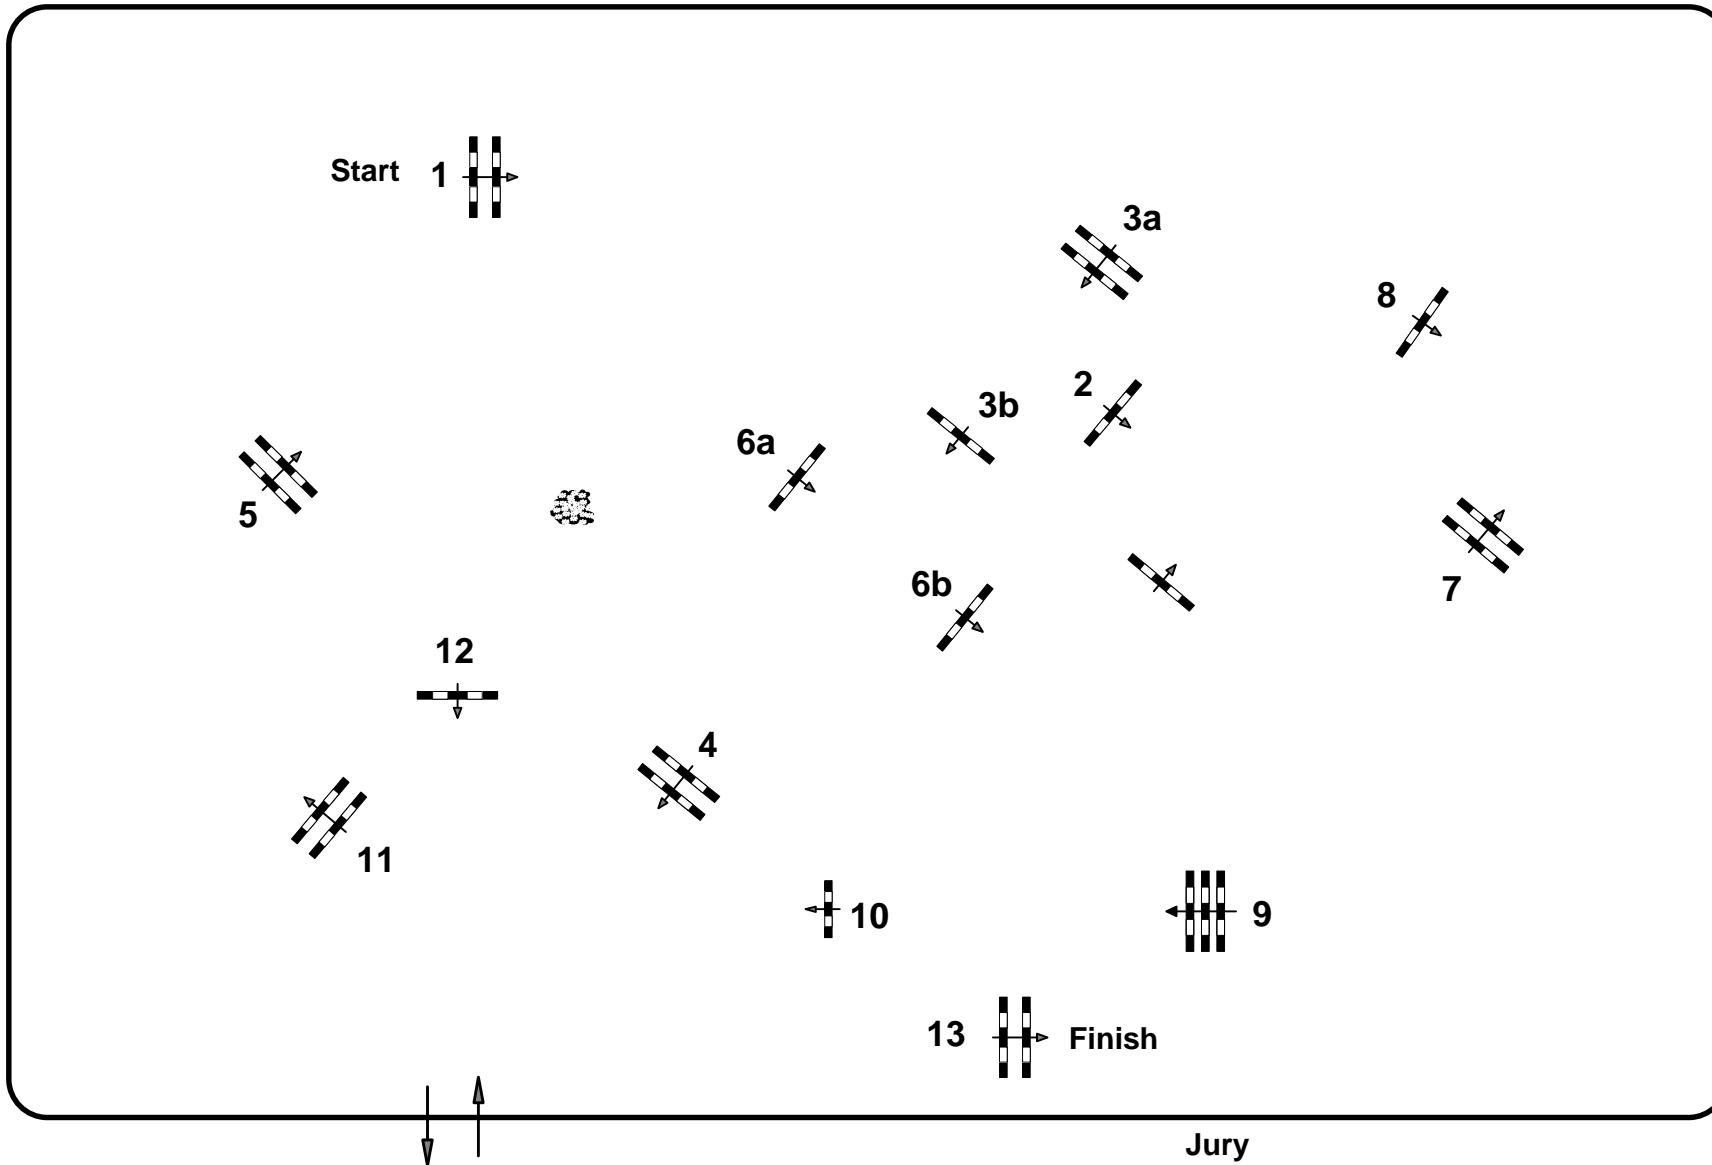

04.-07. July 2013

Class No.: 1

CSI4\* Tour

Competition against the clock

Table: A

FEI RG / Art. 238.2.1

Height: 1,45 m

Speed: 350 m/min

Length: 460 m

Time allowed: 79 sec

Time limit: 158 sec

Obstacles: 13

Efforts: 15

1st Jump-off:

Length: 0 m

Time allowed: 0 sec

Time limit: 0 sec

Course Design:

Madl Franz (AUT)

Appe Adi (AUT)