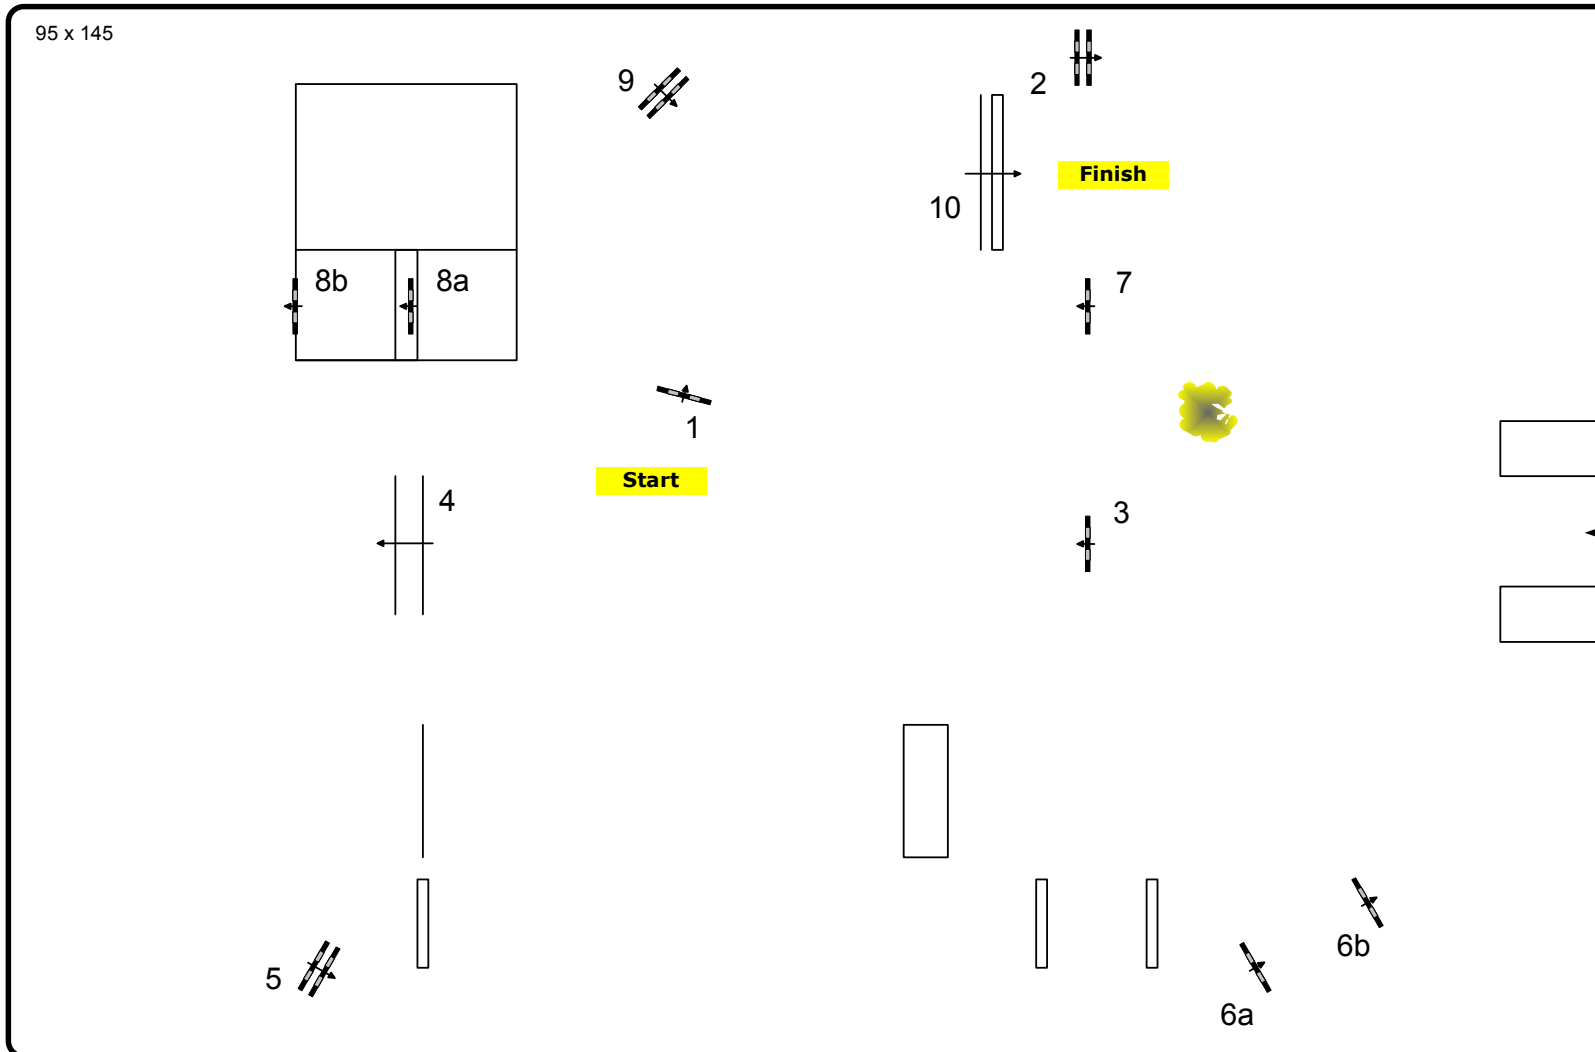

German Jumping Derby Hamburg 2013

Class: 2 1st Qualification German Jumping Derby

Competition against the clock

Table:	A
FEI RG / Art.:	238.2.1
Height in cm:	145
Speed in mtr/min:	350
Length in mtr.:	550
TA in sec:	95
TL in sec:	190
Obstacles:	10
Efforts:	12
Closed Obstacle:	8ab