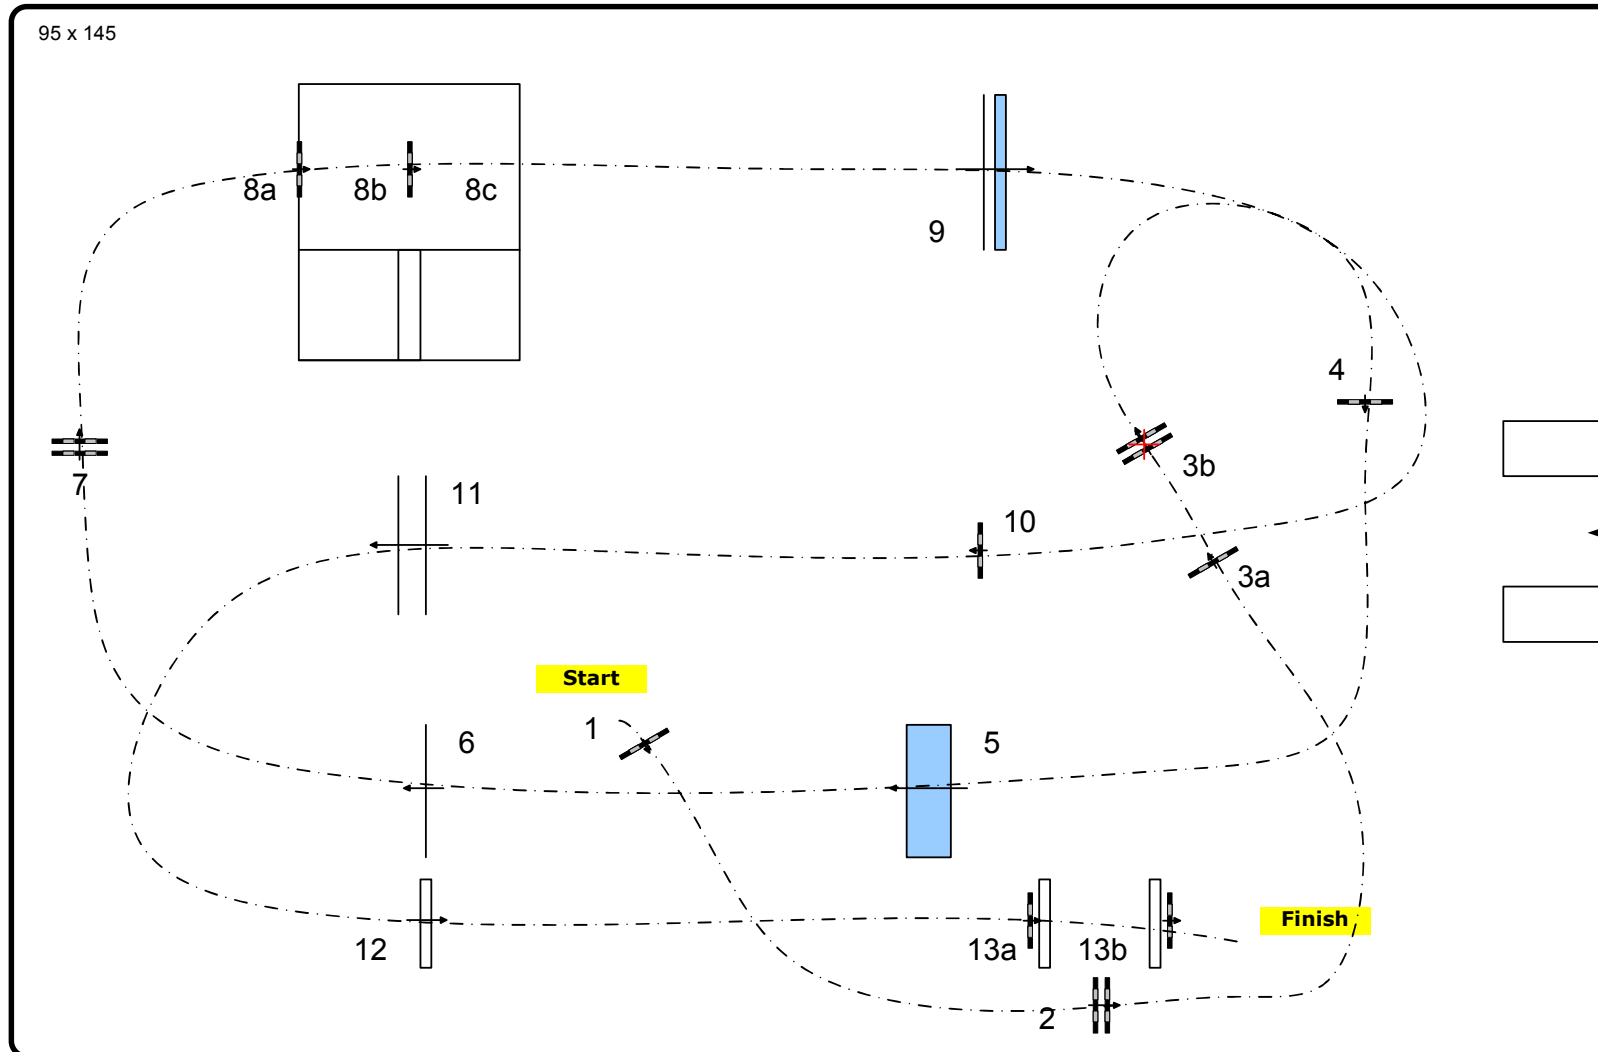

# German Jumping Derby Hamburg 2013

CSI 5\* / CSI 4\* / CSI Amateurs

Class: 4 2nd Qualification Derby

Competition against the clock

Table:	A
FEI RG / Art.:	238.2.1
Height in cm:	150
Speed in mtr/min:	350
Length in mtr.:	720
TA in sec:	124
TL in sec:	248
Obstacles:	13
Efforts:	17
Closed Obstacle:	8abc
Penalty sec:	0

Jump-Off:

**0**

Length in mtr.:	0
TA in sec:	0
TL in sec:	0