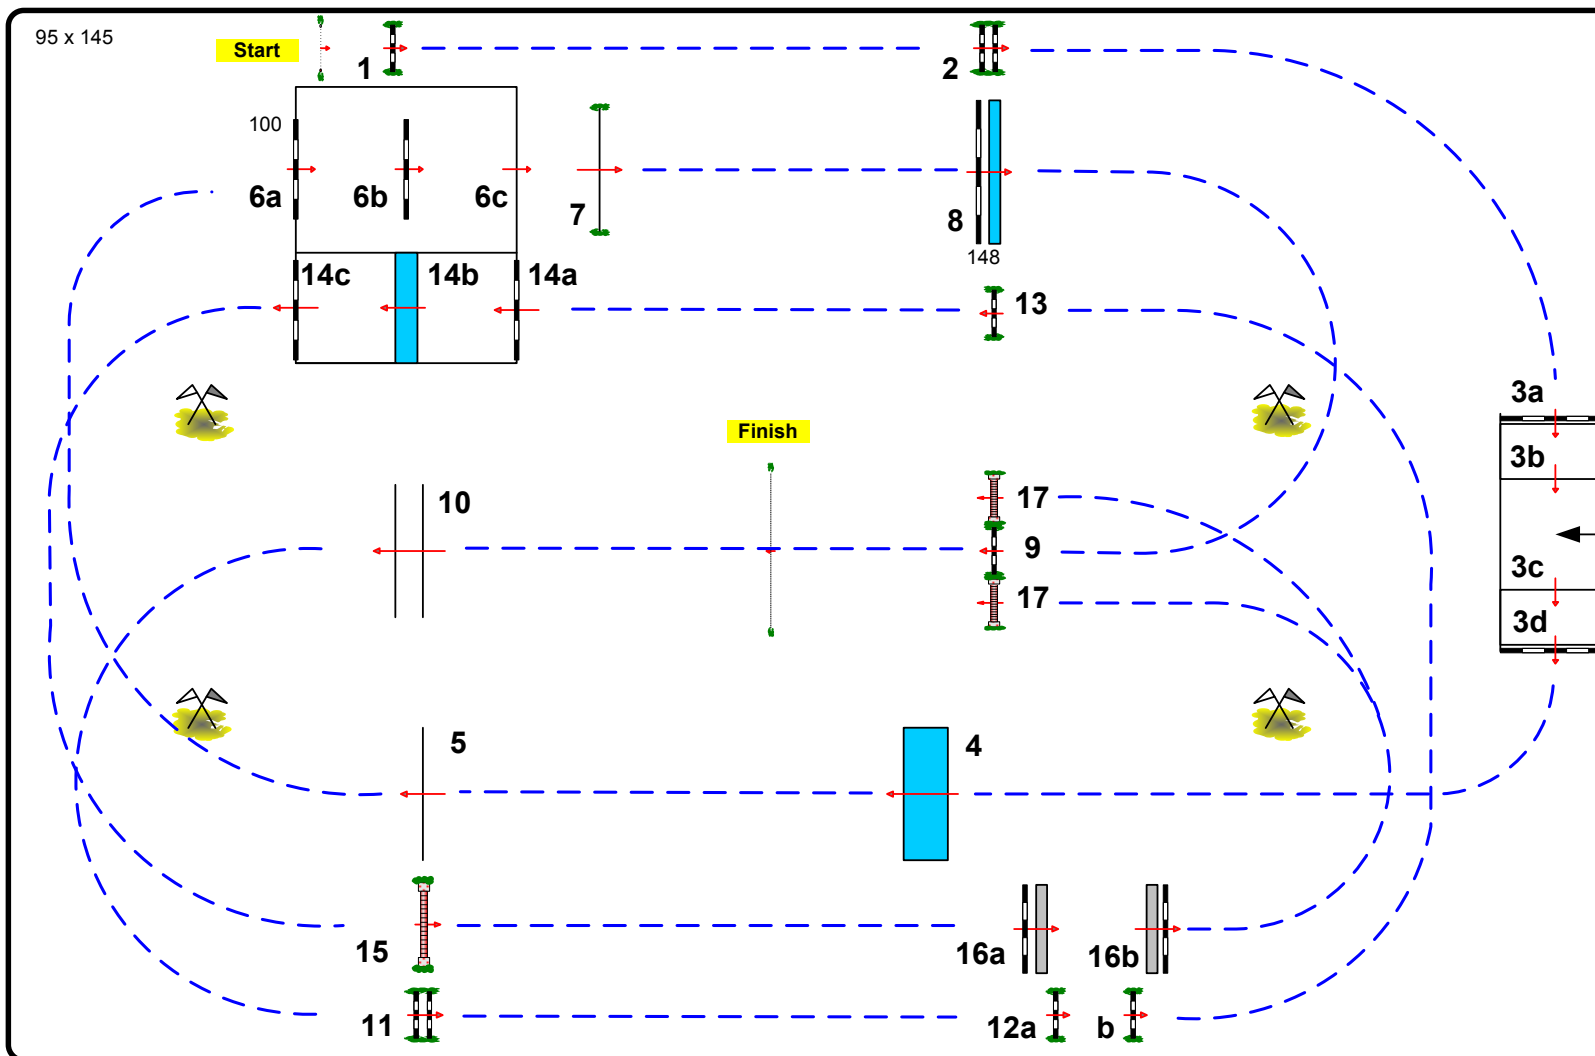

German Jumping Derby Hamburg 2013

CSI 5* / CSI 3* / CSI Amateurs

Class: 8 German Jumping Derby

Competition with Jump-Off

Table:	A
FEI RG / Art.:	238.2.2
Height in cm:	160
Speed in mtr/min:	400
Length in mtr.:	1250
TA in sec:	188
TL in sec:	376
Obstacles:	17
Efforts:	26
Closed Obstacle:	3ab3cd, 6abc, 14abc

Jump-Off:
1-2-9-10-11-12ab-17

Length in mtr.:	380
TA in sec:	57
TL in sec:	114