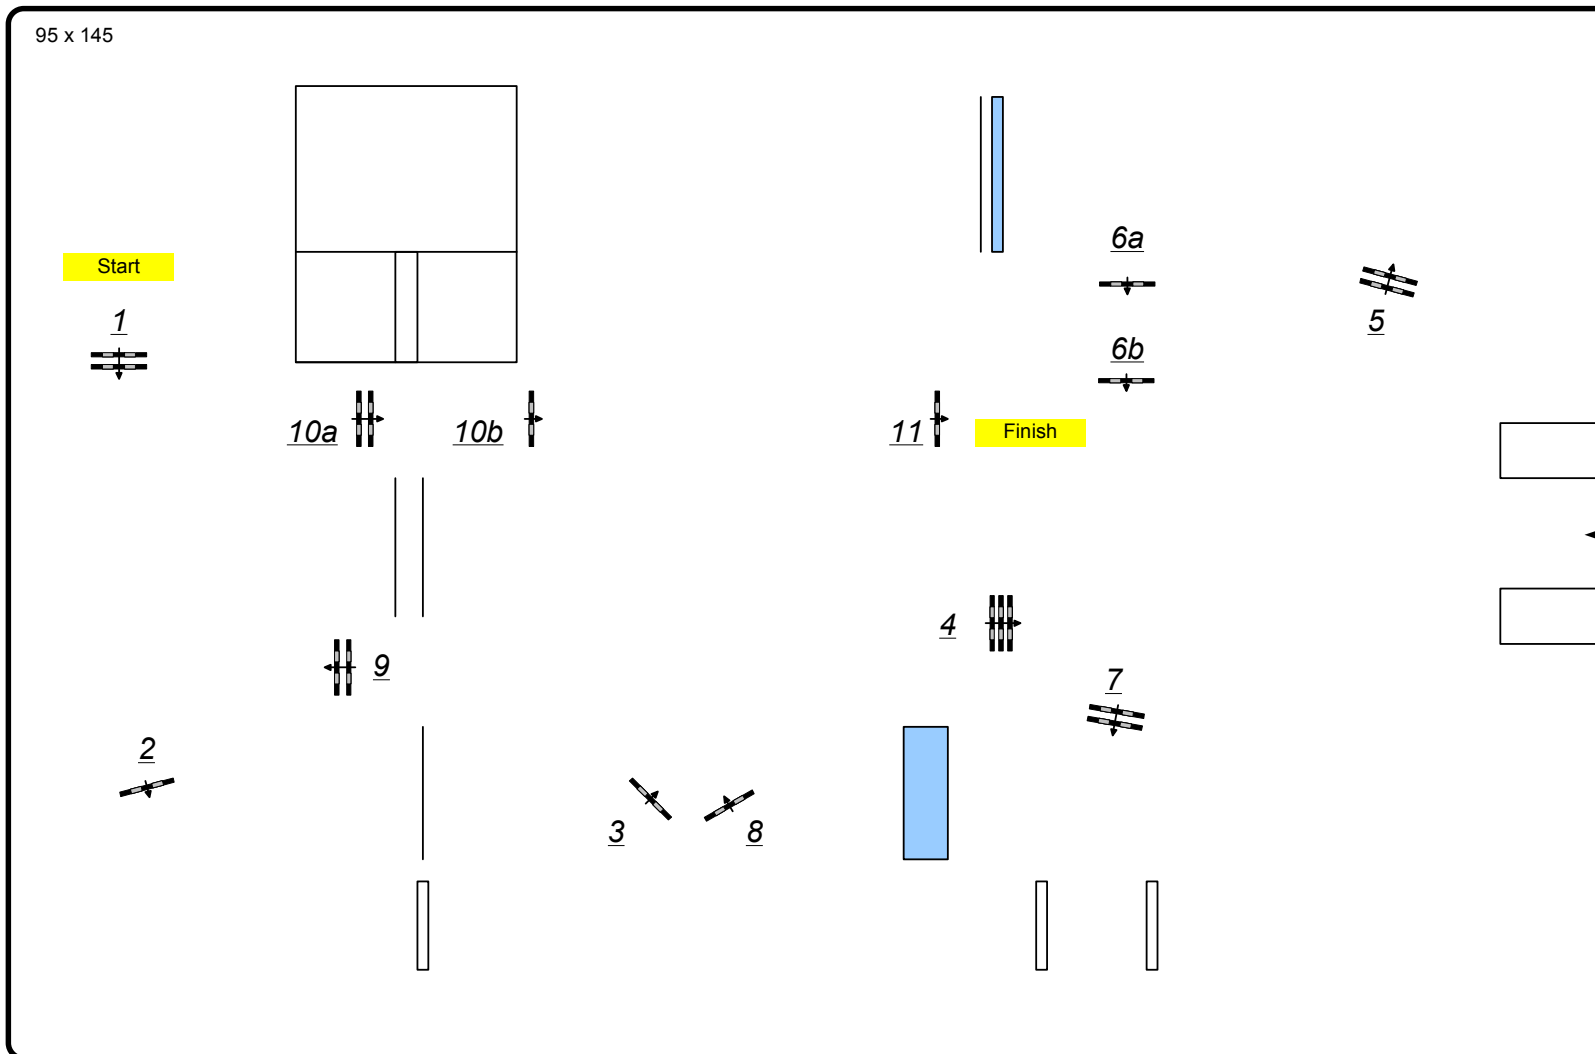

German Jumping Derby Hamburg 2013

CSI 5* / CSI 4* / CSI Amateurs

Class: 9 NFR Throphy

Competition against the clock

Table:	A
FEI RG / Art.:	238.2.1
Height in cm:	150
Speed in mtr/min:	350
Length in mtr.:	450
TA in sec:	78
TL in sec:	156
Obstacles:	11
Efforts:	13
Closed Obstacle:	0
Penalty sec:	0

Jump-Off:

0

Length in mtr.:	0
TA in sec:	0
TL in sec:	0