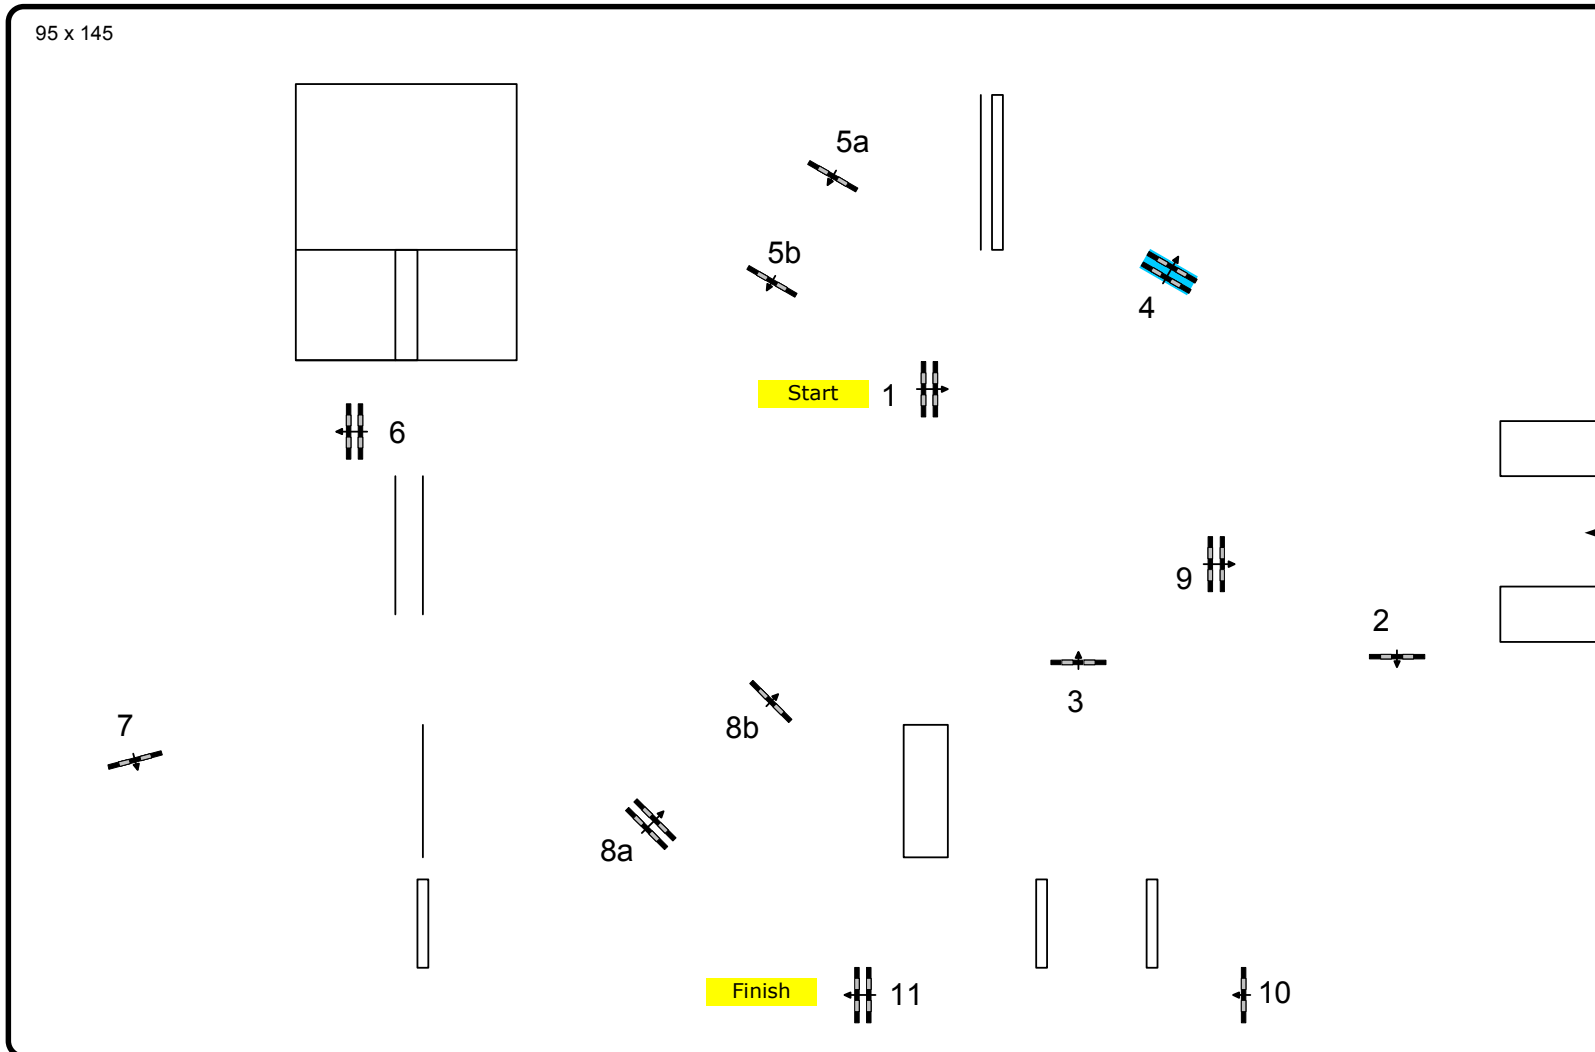

CSI5* GCT Hamburg (GER) 2013

Class: 11 Edsor Youngster Cup

Competition against the clock

Table: A
 National RG: 238.2.1
 FEI RG / Art. 1,40 m
 Height: 1,40 m

Speed: 350 m/min

Length: 460 m
 Time allowed: 79 sec
 Time limit: 158 sec

Obstacles: 10
 Efforts: 12
 Penalty sec
 Closed combination:

1st Jump-off:

0
 Length: 0 m
 Time allowed: 0 sec
 Time limit: 0 sec