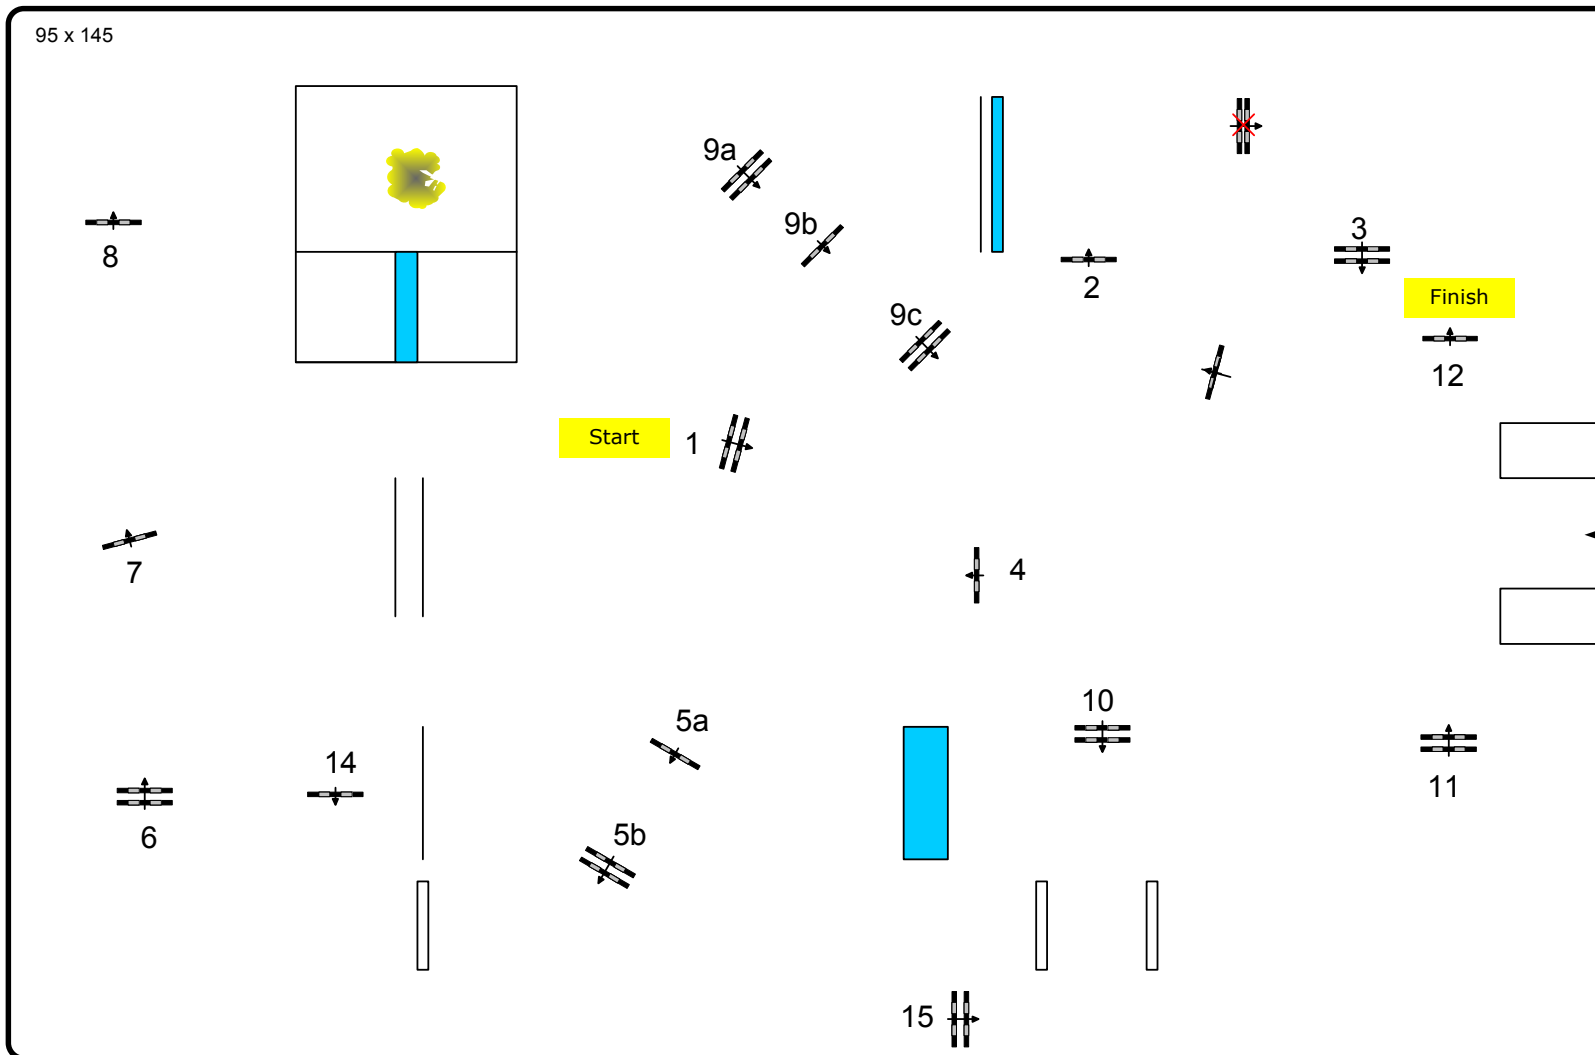

CSI5* GCT Hamburg (GER) 2013

Class: 12 Youngster Tour Finale

Competition with one jump off

Table: A
 National RG:
 FEI RG / Art. 238.2.2
 Height: 1,40 m

Speed: 350 m/min
 Length: 500 m
 Time allowed: 86 sec
 Time limit: 172 sec

Obstacles: 12
 Efforts: 15
 Penalty sec
 Closed combination:

1st Jump-off:
 9b,10,11,4,5a,5b,6,14,15

Length: 360 m
 Time allowed: 62 sec
 Time limit: 124 sec