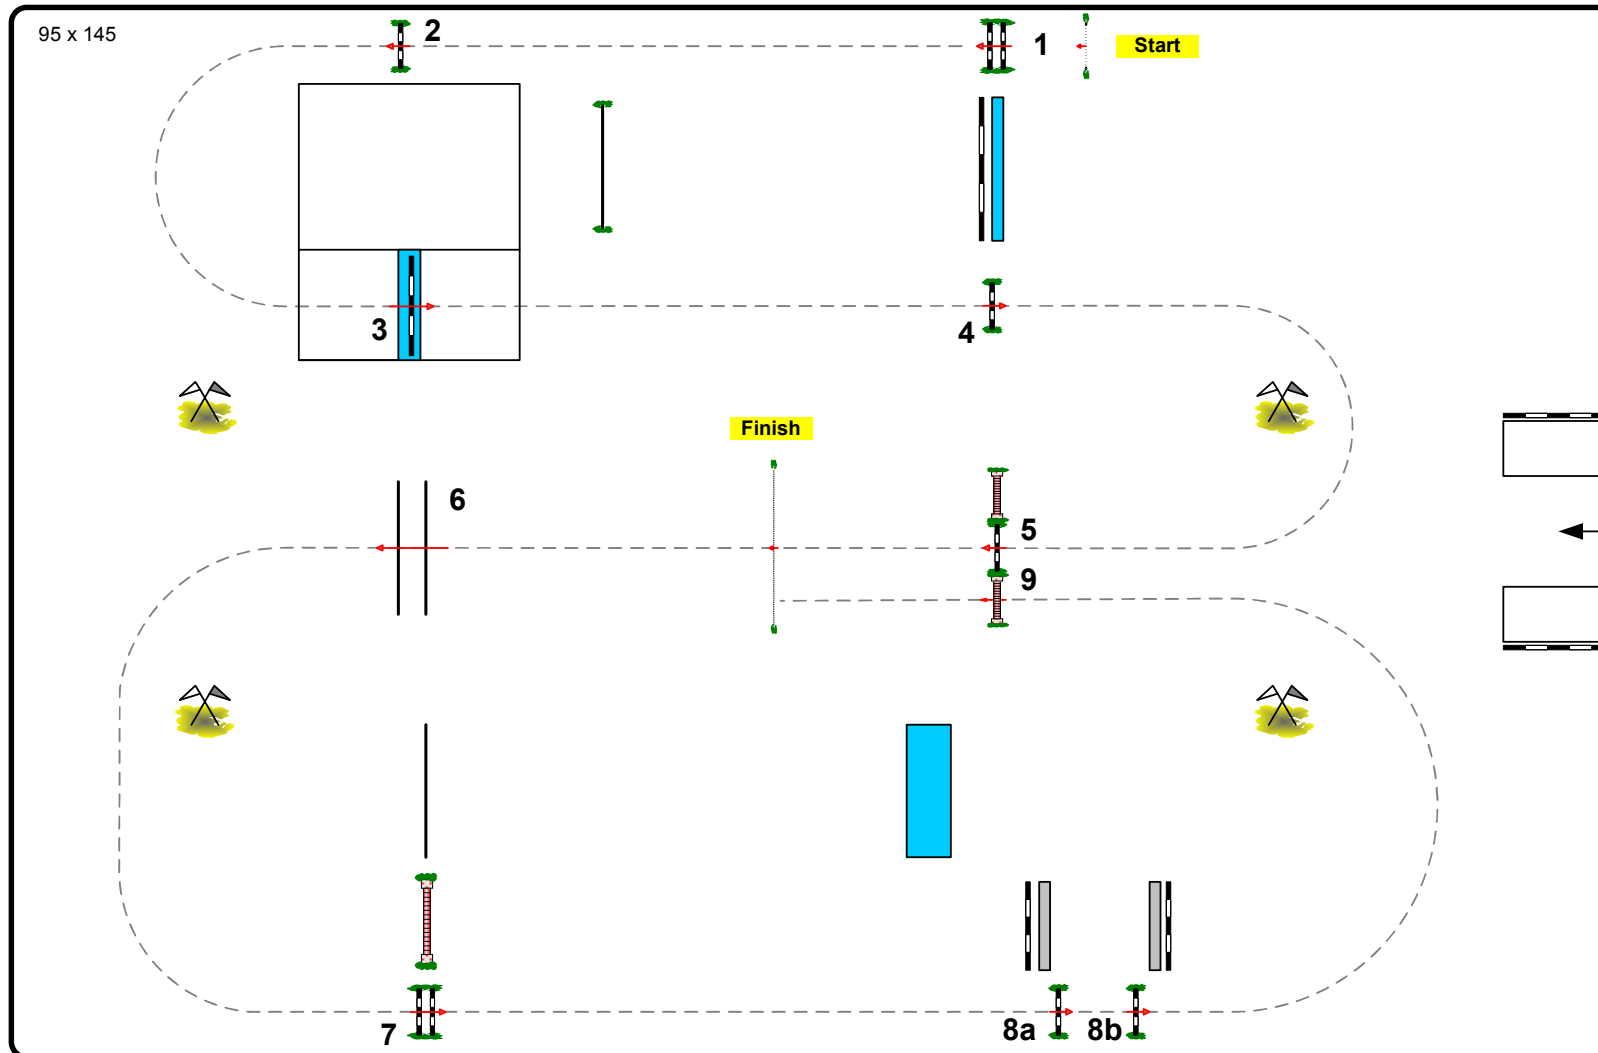

German Jumping Derby Hamburg 2013

Class: 22,23,24

Deutsches Amateur-Derby

Competition not against the clock

Table:	A
FEI RG / Art.:	238.1.1
Height in cm:	-
Speed in mtr/min:	350
Length in mtr.:	520
TA in sec:	90
TL in sec:	180
Obstacles:	9
Efforts:	10