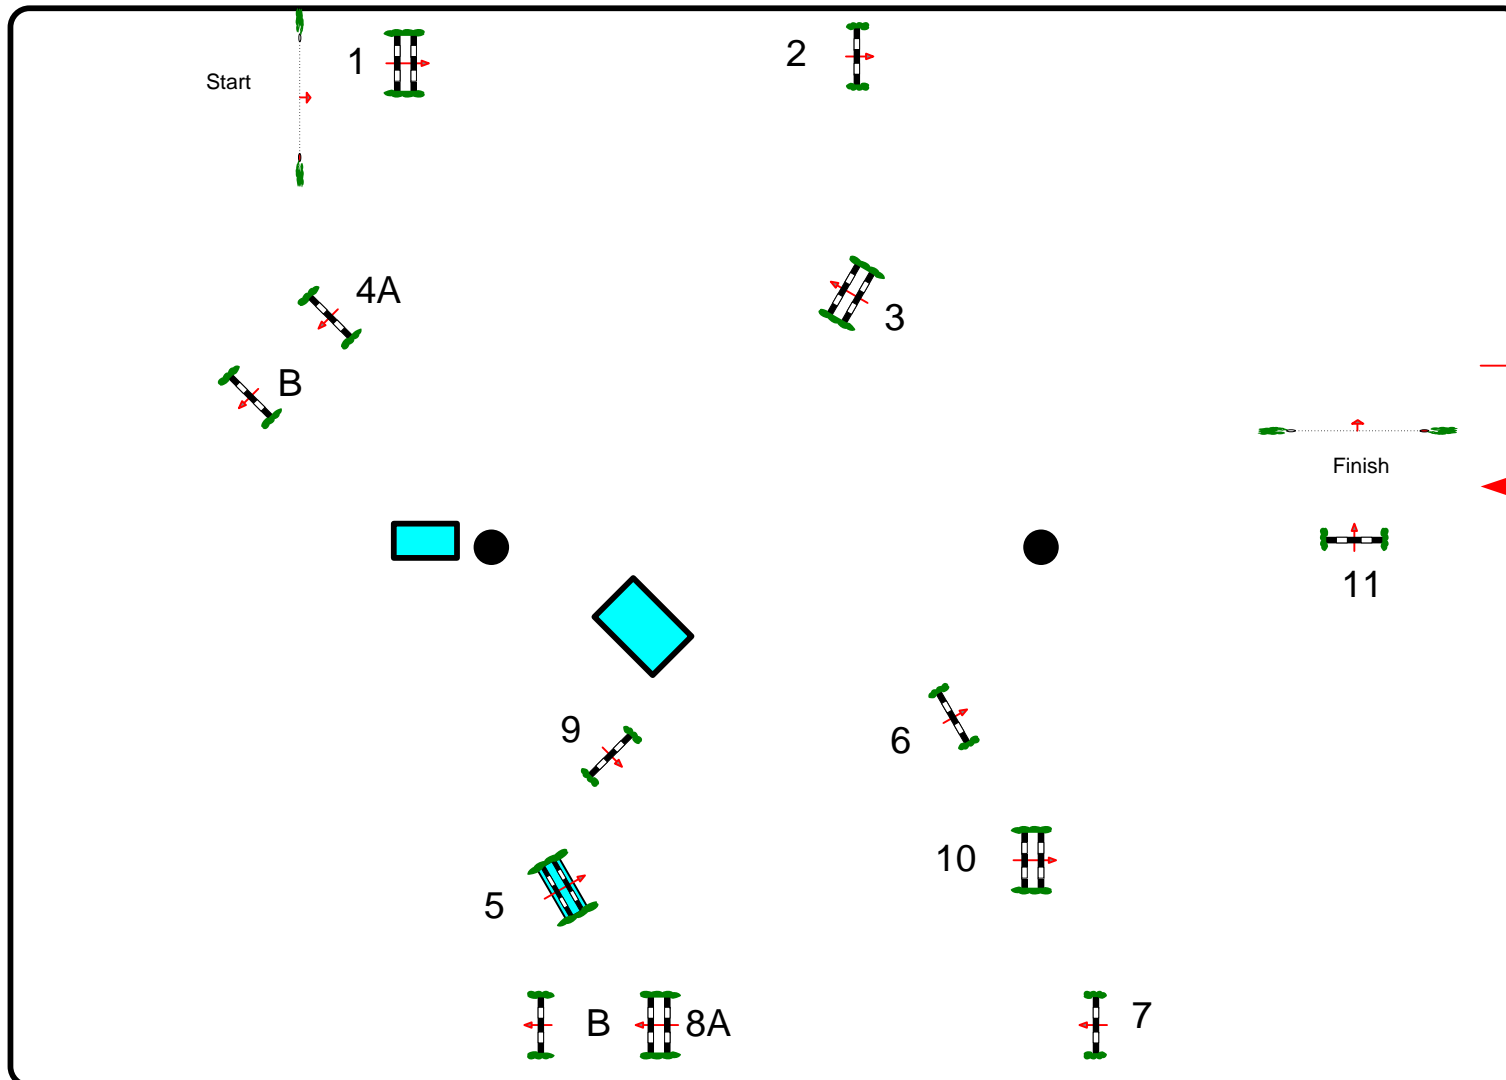

Class No.: 5

6 YEAR OLDS

Competition against the clock

Mittwoch, 13. März 2013

Start: 9:00

Table: A  
National RG:  
FEI RG / Art. 238.2.1  
Height: 1.20 m

Speed: 350 m/min

Length: 450 m  
Time allowed: 78 sec  
Time limit: 156 sec

Obstacles: 11  
Efforts: 14  
Penalty sec  
Closed combination:

Length: 0 m  
Time allowed: 0 sec  
Time limit: 0 sec

2nd Jump-off:

Length: 0 m  
Time allowed: 0 sec  
Time limit: 0 sec

Course Designer

ELIO TRAVAGLIATA – FRANCOIS DENIS