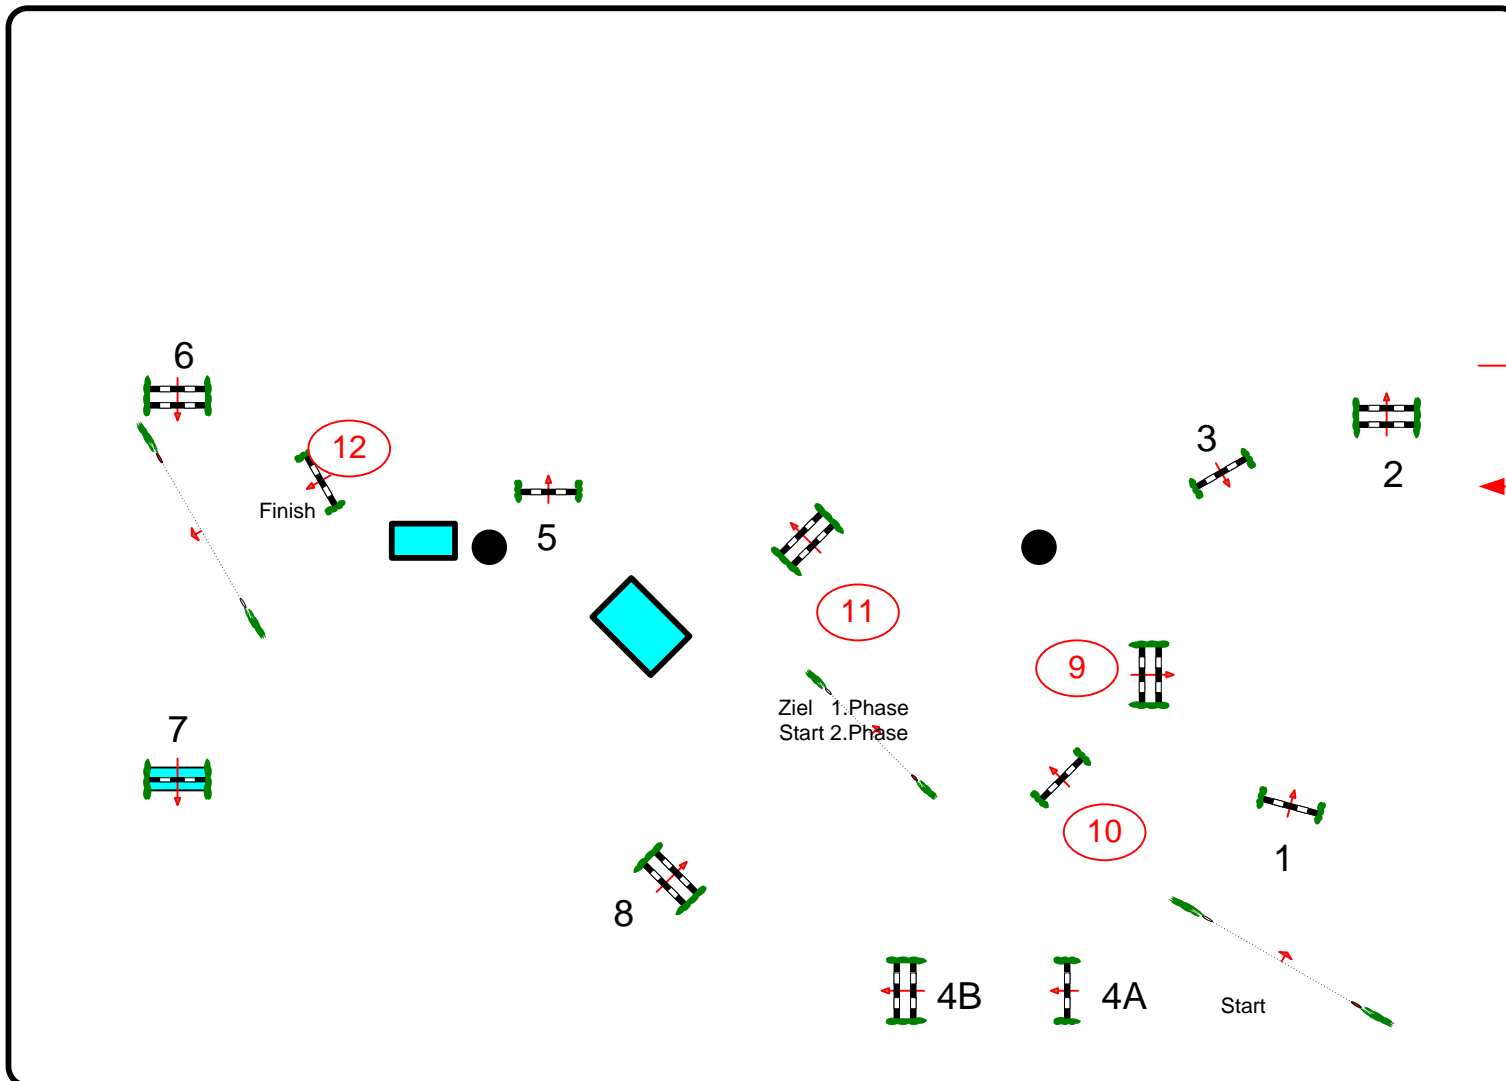

Class No.: 7

5 YEAR OLDS

Competition in two Phases

Donnerstag, 14. März 2013

Start: 0:00

JURY

Table: A
National RG:
FEI RG / Art. 274.5.1
Height: 1.15 m

Speed: 325 m/min

Length: 370 m
Time allowed: 69 sec
Time limit: 138 sec

Obstacles: 8
Efforts: 9
Penalty sec
Closed combination:

2nd Phase:
9-10-11-12
Length: 220 m
Time allowed: 41 sec
Time limit: 82 sec

2nd Jump-off:
Length: 0 m
Time allowed: 0 sec
Time limit: 0 sec