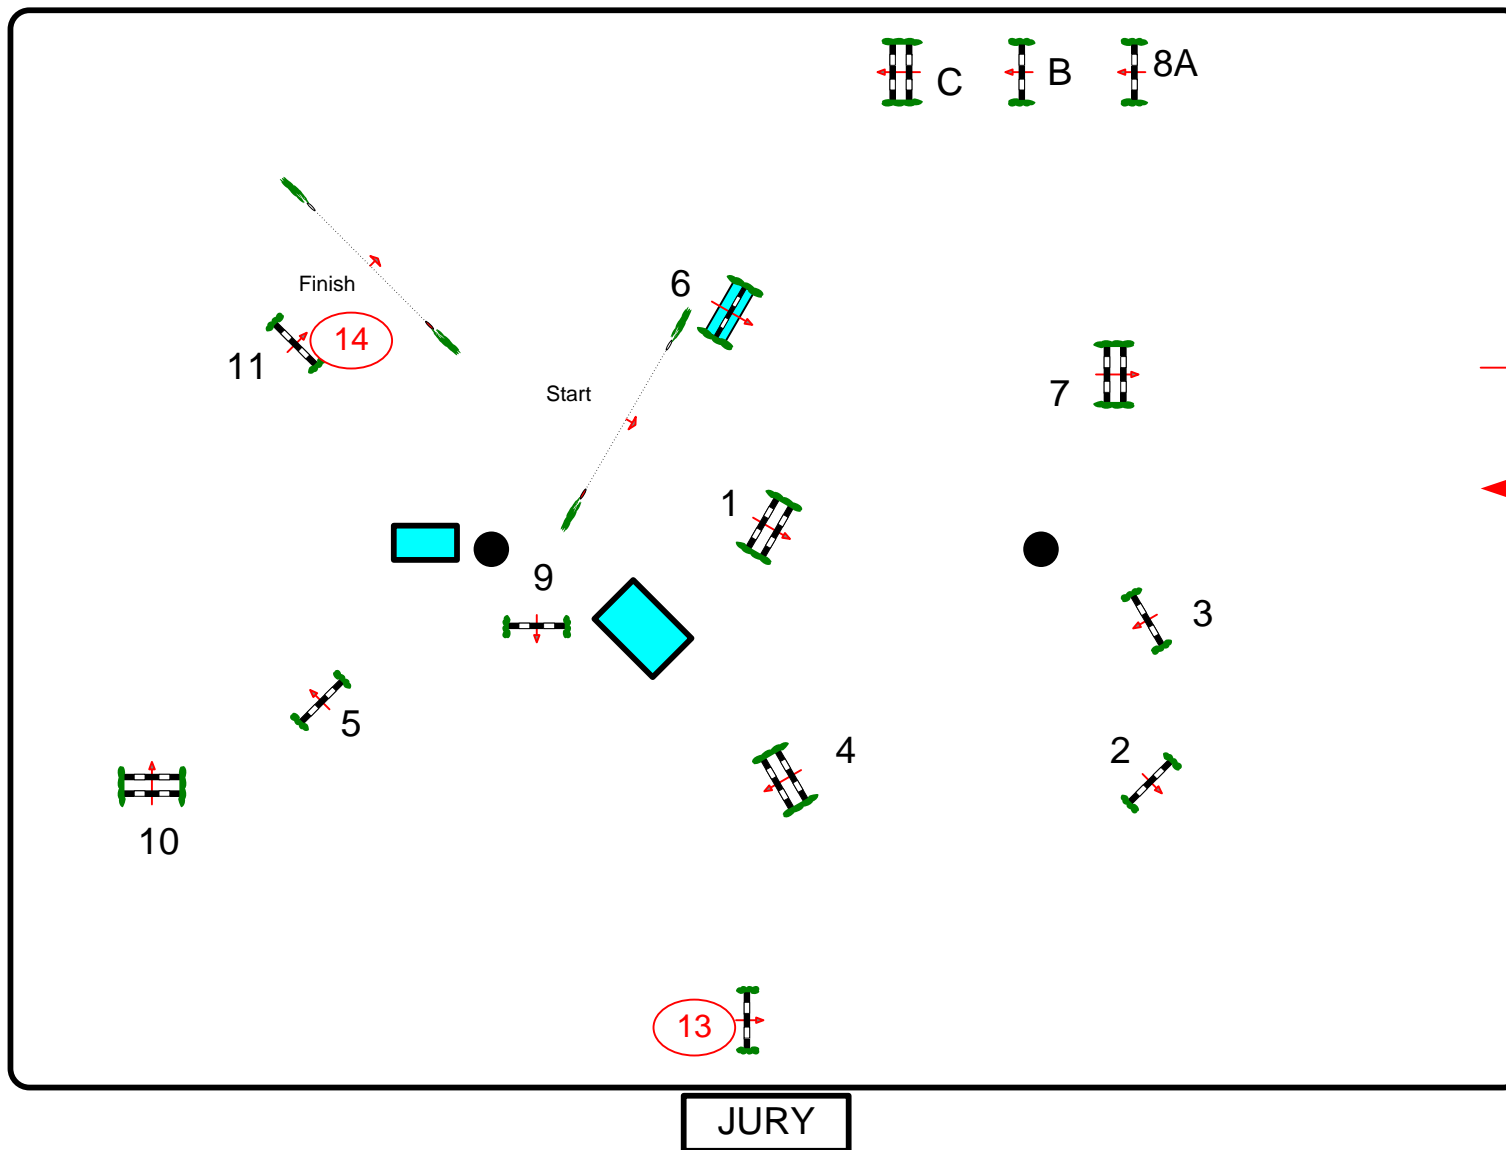

Class No.: 8

6 YEAR OLDS

Competition with one jump-off

Donnerstag, 14. März 2013

Start: 0:00

Table: A
National RG:
FEI RG / Art. 238.2.2
Height: 1.20 / 1.25 m

Speed: 350 m/min

Length: 490 m
Time allowed: 84 sec
Time limit: 168 sec

Obstacles: 11
Efforts: 13
Penalty sec
Closed combination:

1st Jump-off:
13-4-5-6-7-8B-8C-14
Length: 320 m
Time allowed: 55 sec
Time limit: 110 sec

2nd Jump-off:
Length: 0 m
Time allowed: 0 sec
Time limit: 0 sec