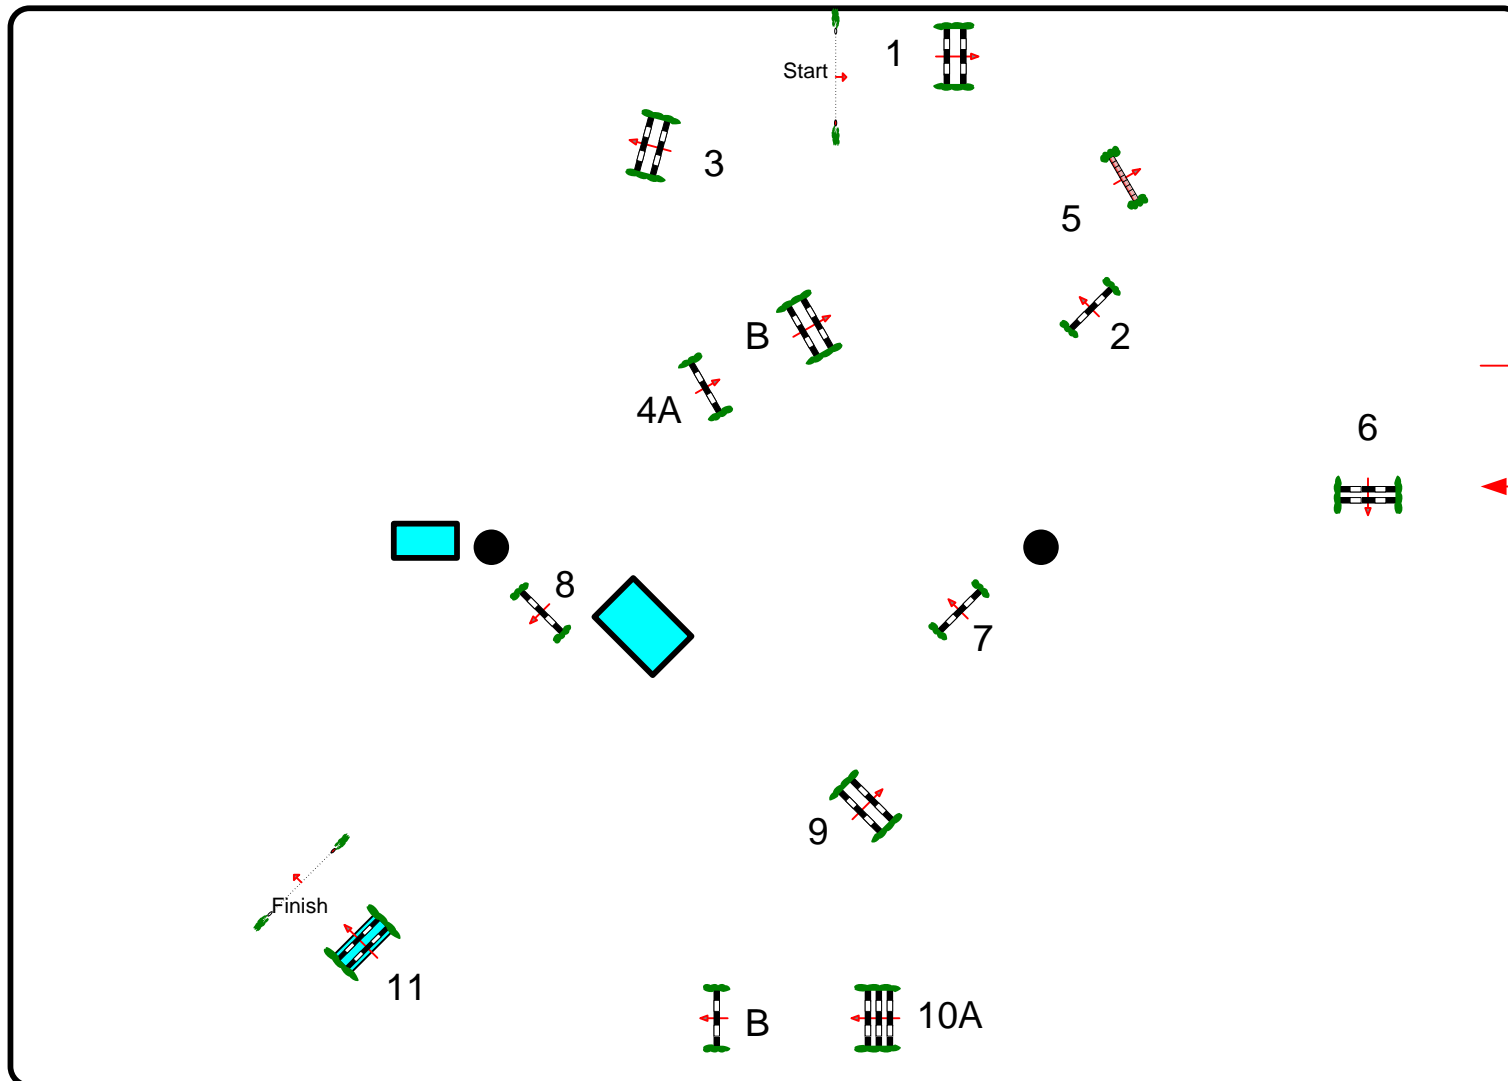

Class No.: 46

SILVER 1.35

Competition against the clock

Sonntag, 17. März 2013

Start: 8:30

Table: A
National RG:
FEI RG / Art. 238.2.1
Height: 1.35 m

Speed: 350 m/min

Length: 430 m
Time allowed: 74 sec
Time limit: 148 sec

Obstacles: 11
Efforts: 13
Penalty sec
Closed combination:

:
Length: 0 m
Time allowed: 0 sec
Time limit: 0 sec

2nd Jump-off:

Length: 0 m
Time allowed: 0 sec
Time limit: 0 sec

Course Designer

**FRANCOIS DENIS .FR – HOSSEIN SHAFIEE.
IRI**