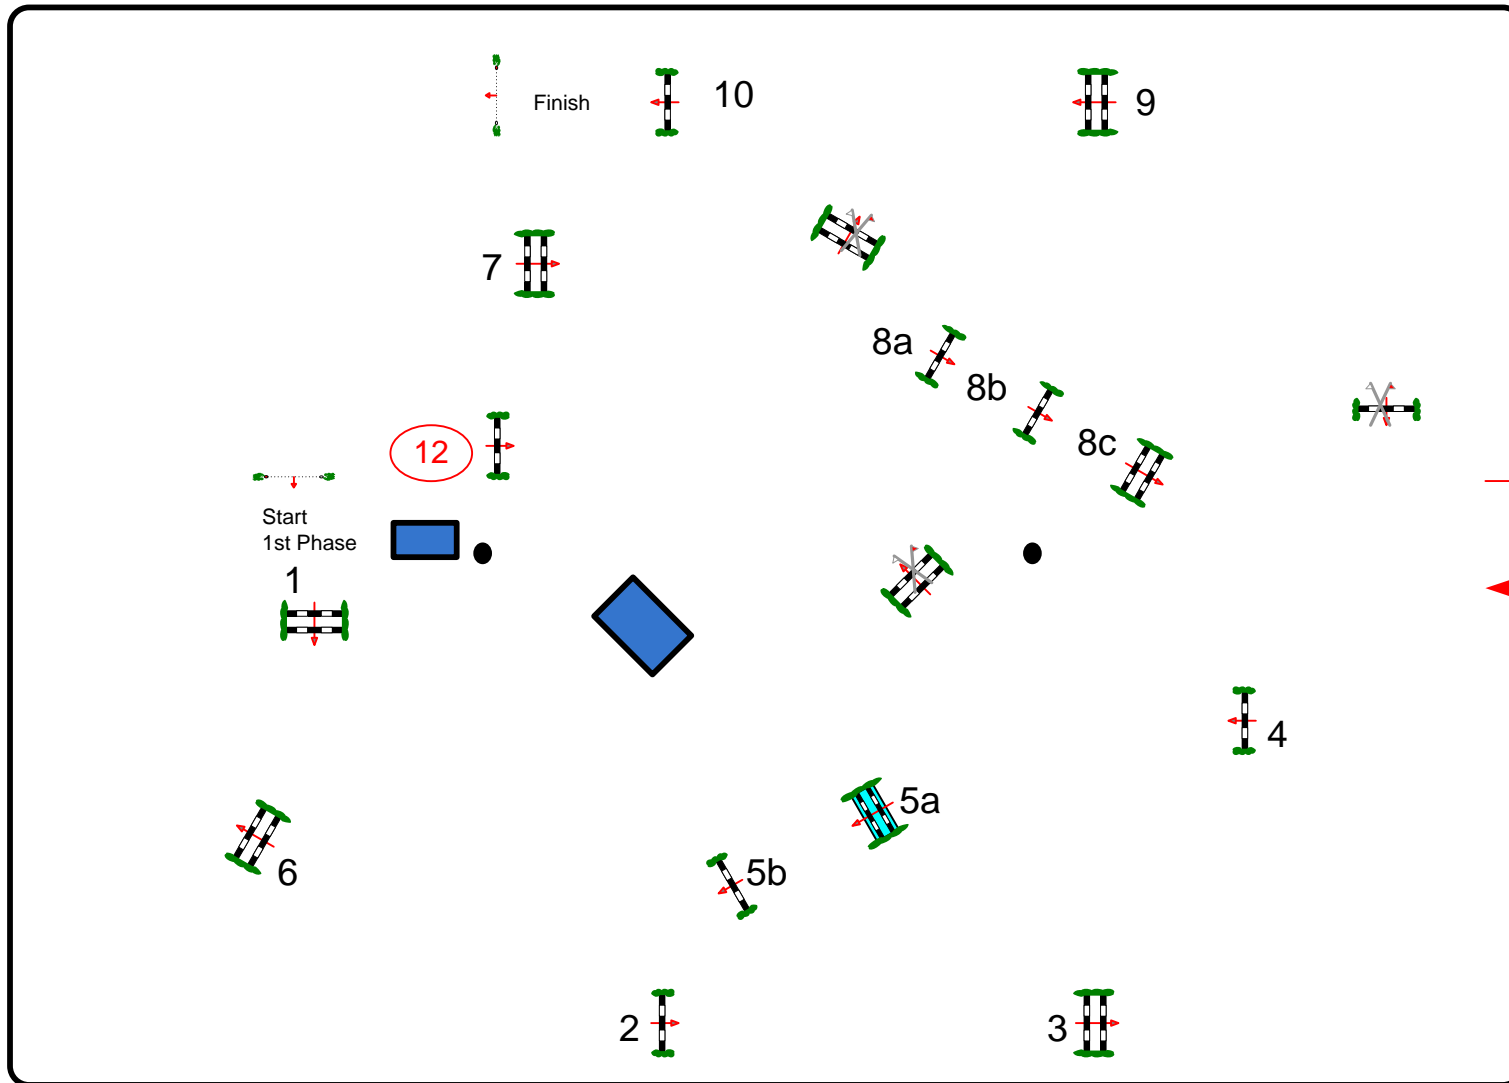

DANTE ARENA

Class No.: 97
Bronze Tour
Competition with immediate jump off
24 March 2013
Start: 15:30

Table: A
 National RG:
 FEI RG / Art. 274.5.3
 Height: 1,35 m

Speed: 350 m/min

Length: 380 m
 Time allowed: 66 sec
 Time limit: 132 sec

Obstacles: 10
 Efforts: 13
 Penalty sec
 Closed combination:

1st Jump-off:
1,2,3,5ab,6,12,10
 Length: 280 m
 Time allowed: 48 sec
 Time limit: 96 sec

2nd Jump-off:
 Length: 0 m
 Time allowed: 0 sec
 Time limit: 0 sec