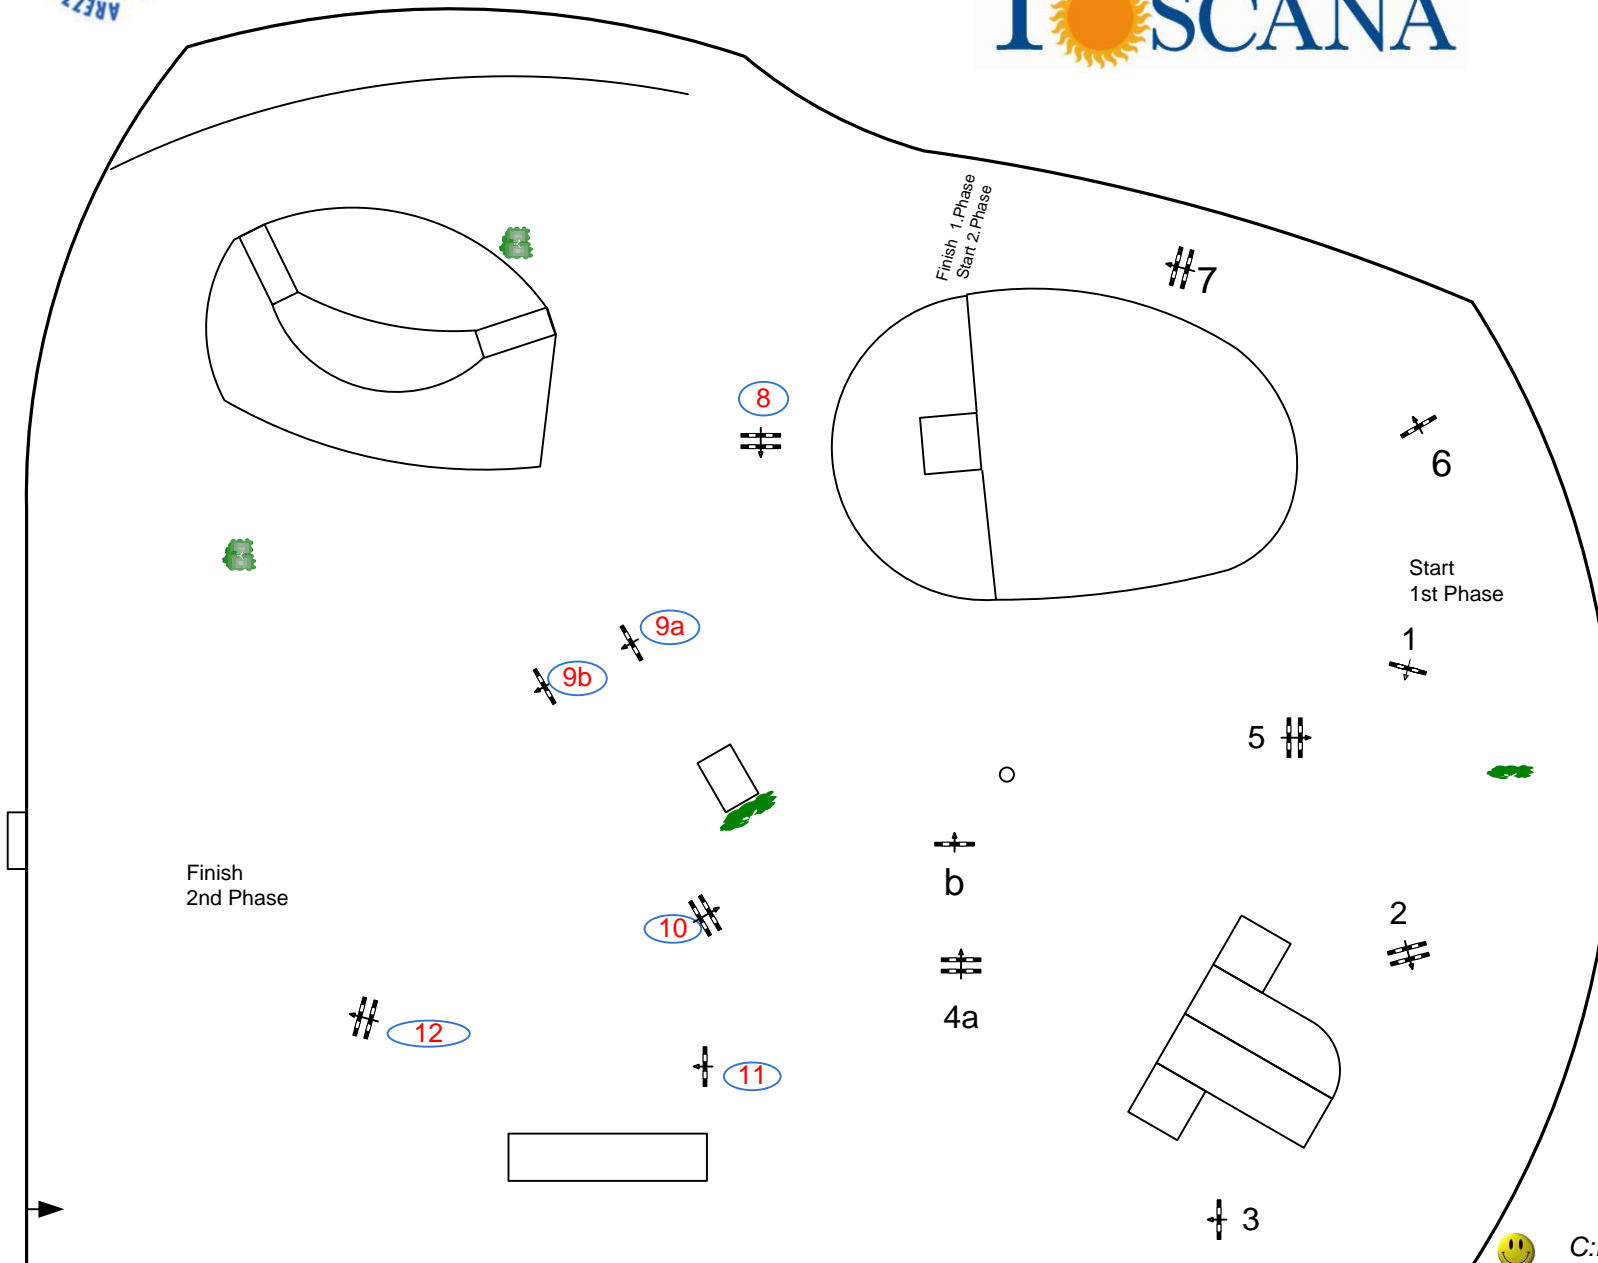

12 March · 14 April  
**T**  **TOUR 2013**  
**SCANA**

Class No.:

63

**SILVER TOUR**

**Competition in two Phases**

Table: A  
 National RG:  
 FEI RG / Art. 274.5.3  
 Height: 1,40 m

Speed: 350 m/min

Length: 290 m  
 Time allowed: 50 sec  
 Time limit: 100 sec

Obstacles: 7  
 Efforts: 78  
 Penalty sec  
 Closed combination:

Phase 2, Jump-Off:

**8-9-10A 10B-11-12**

Length: 240 m  
 Time allowed: 42 sec  
 Time limit: 84 sec

C:D: Elio Travagliati (ITA), Volker Schimdt (GER)